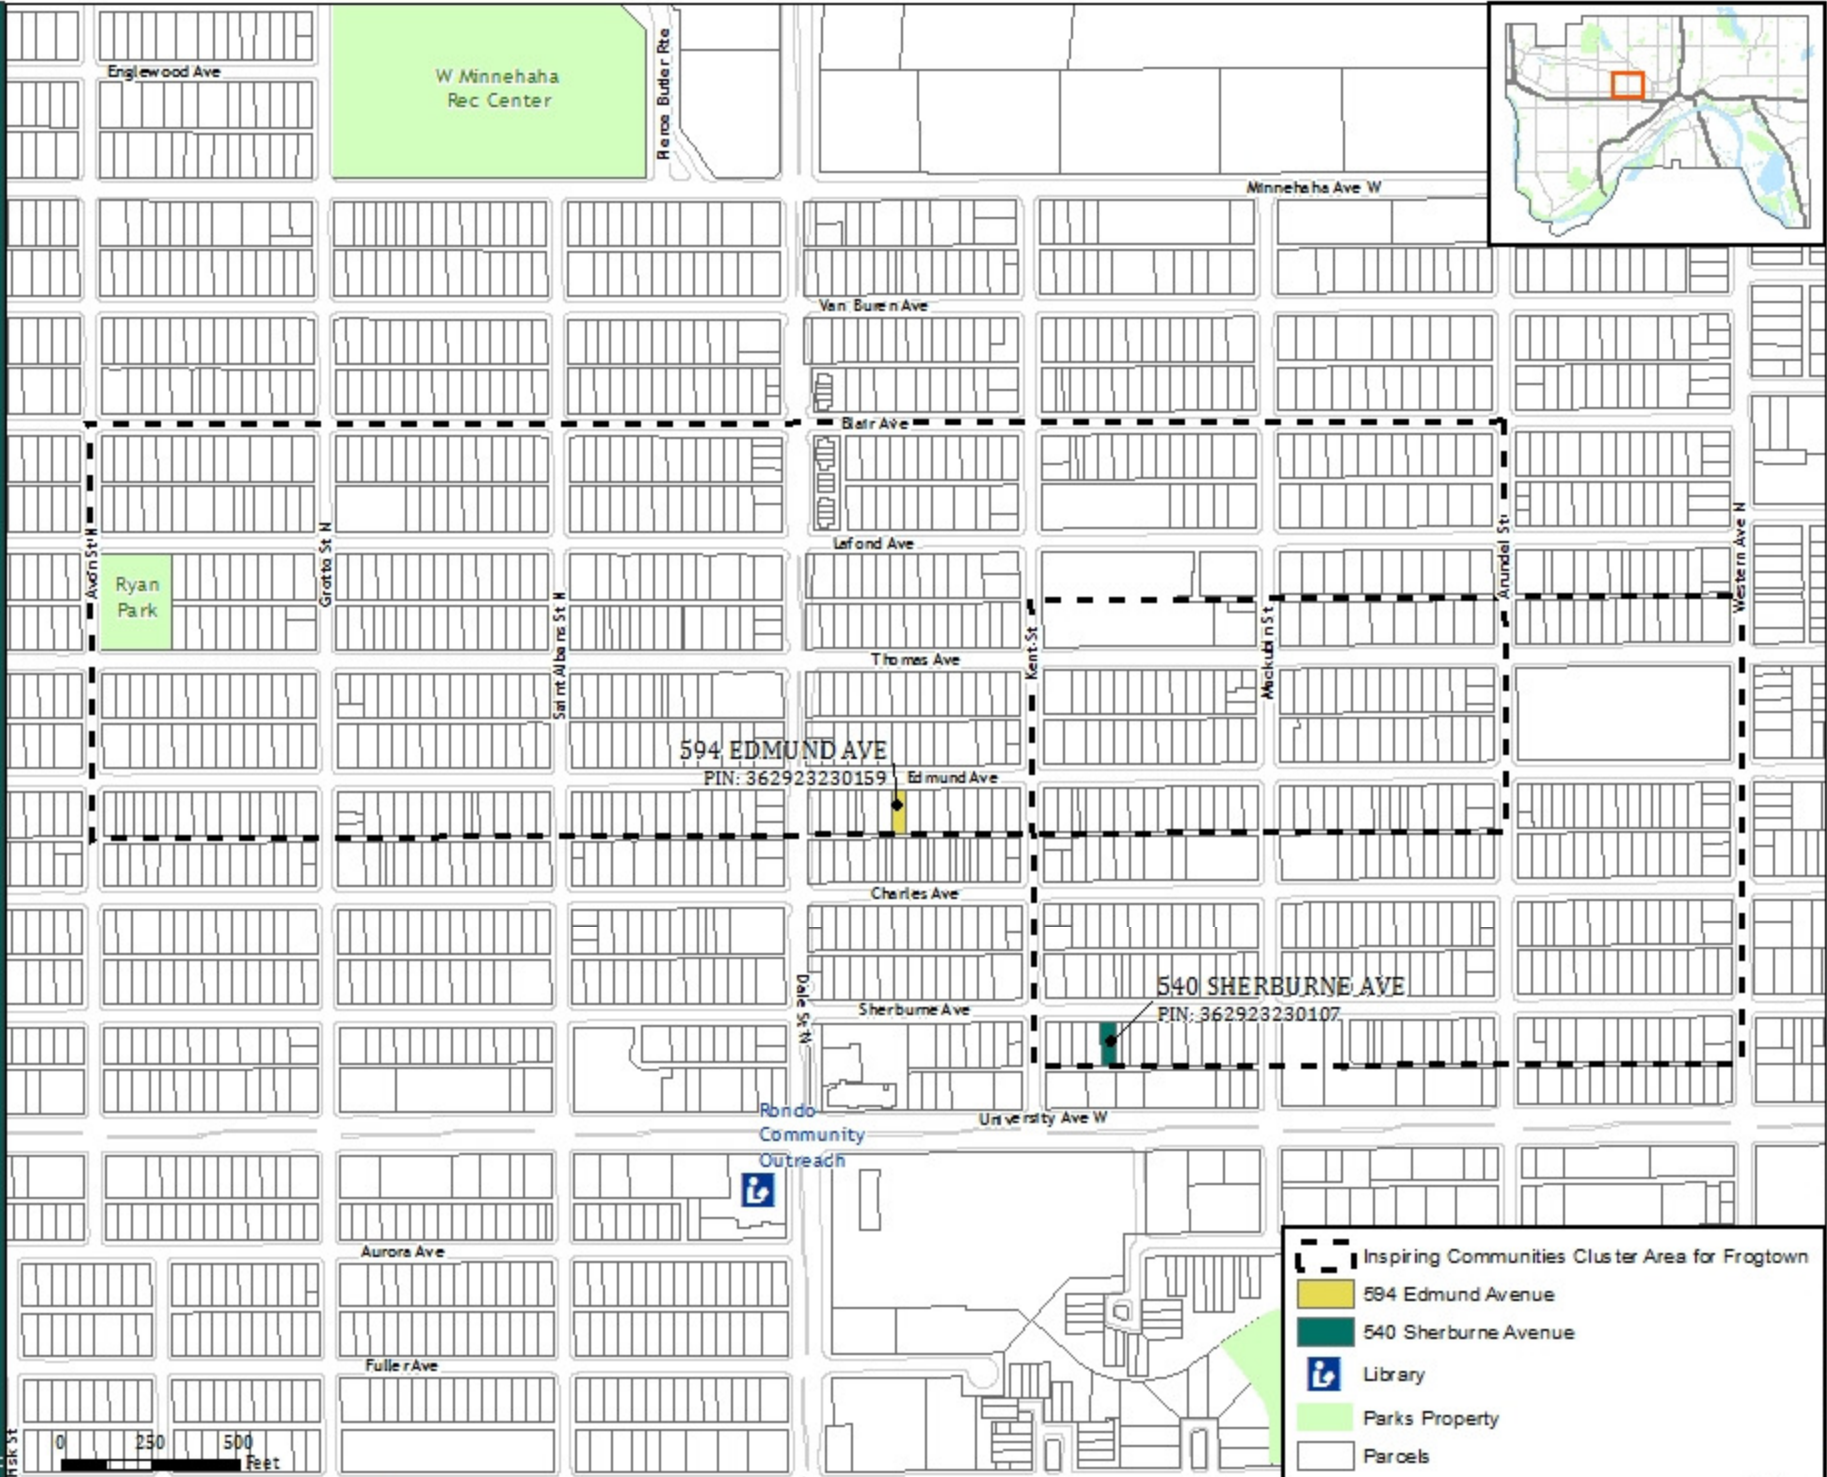

# Twin Cities Habitat for Humanity

	Inspiring Communities Cluster Area for Frogtown
	594 Edmund Avenue
	540 Sherburne Avenue
	Library
	Parks Property
	Parcels