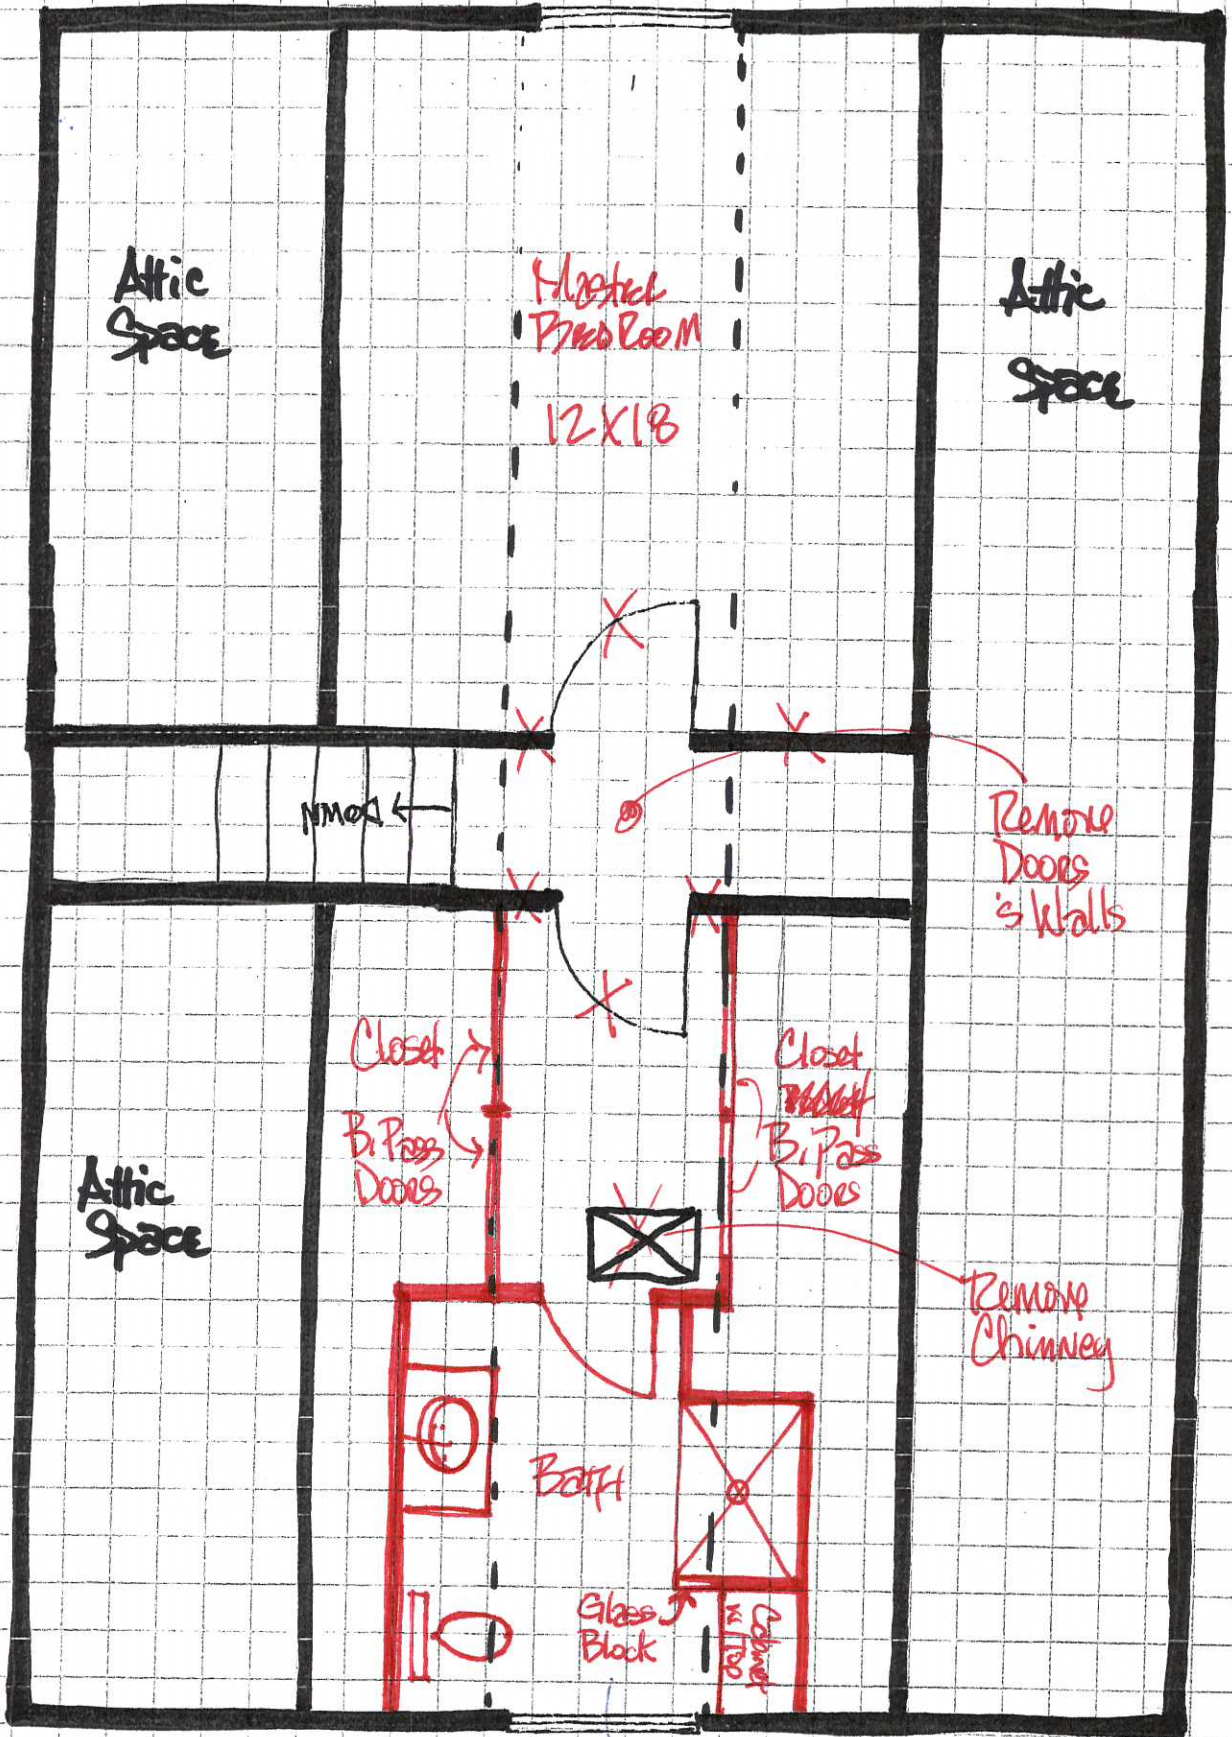

Windows Change to 2-Dr  
↓

1022 Minnehaha  
1st Floor

FRONT

Close in Windows  
→

Kitchen

Living Rm

15 x 12

21 x 12

Header

dr →

Dining Rm

Install Glass Block Windows  
Size

W.C.

Remove Chimney

12 x 10-6  
Bed Room

12 x 9  
Bed Room

5/21/15

1022 Minnehaha  
2nd Floor

5/21/15

Option 3/4 bath