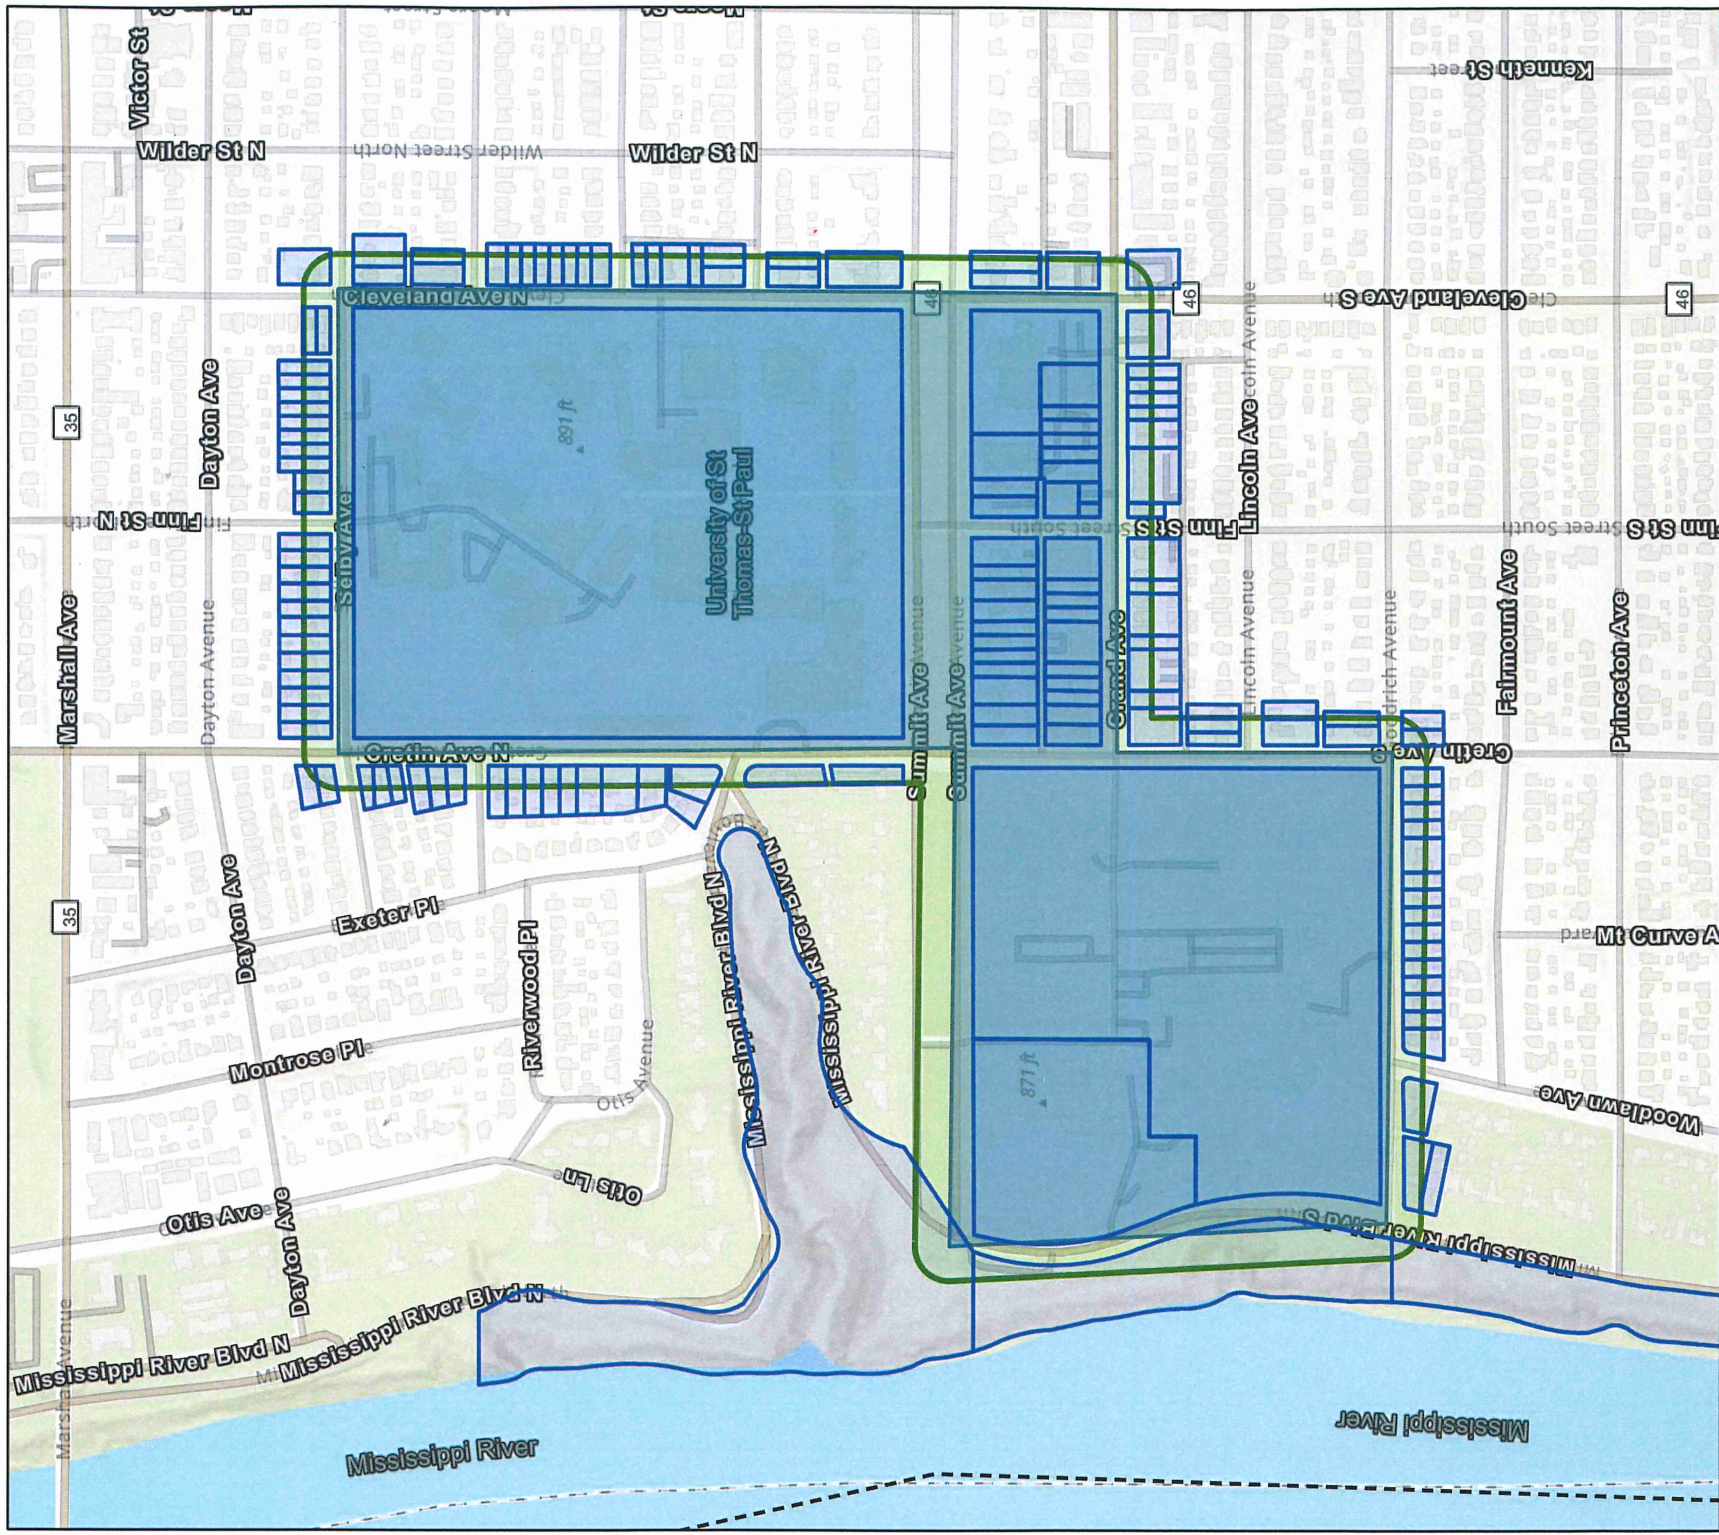

Saint Paul Minnesota
The most livable city in America

0 0.05 0.1 0.2 mi

N
Esri, Community Maps Contributors, City of Minneapolis, County of Ramsey, Metropolitan Council, MetroGIS, Three Rivers Park District, © OpenStreetMap, Microsoft, Esri, HERE, Garmin, SafeGraph,

The Geographic Information System (GIS) Data to which this notice is attached are made available pursuant to the Minnesota Government Data Practices Act (Minnesota Statutes Chapter 13). The GIS Data are provided to you "AS IS" and without any warranty as to their performance, merchantability, or fitness for any particular purpose. The GIS Data were developed by the City of Saint Paul for its own internal business purposes. The City of Saint Paul does not represent or warrant that the GIS Data or the data documentation are error-free, complete, current, or accurate. You are responsible for any consequences resulting from your use of the GIS Data or your reliance on the GIS Data. You should consult the data documentation for this particular GIS Data to determine the limitations of the GIS Data and the precision with which the GIS Data may depict distance, direction, location, or other geographic features. If you transmit or provide the GIS Data (or any portion of it) to another user, the GIS Data must include a copy of this disclaimer.