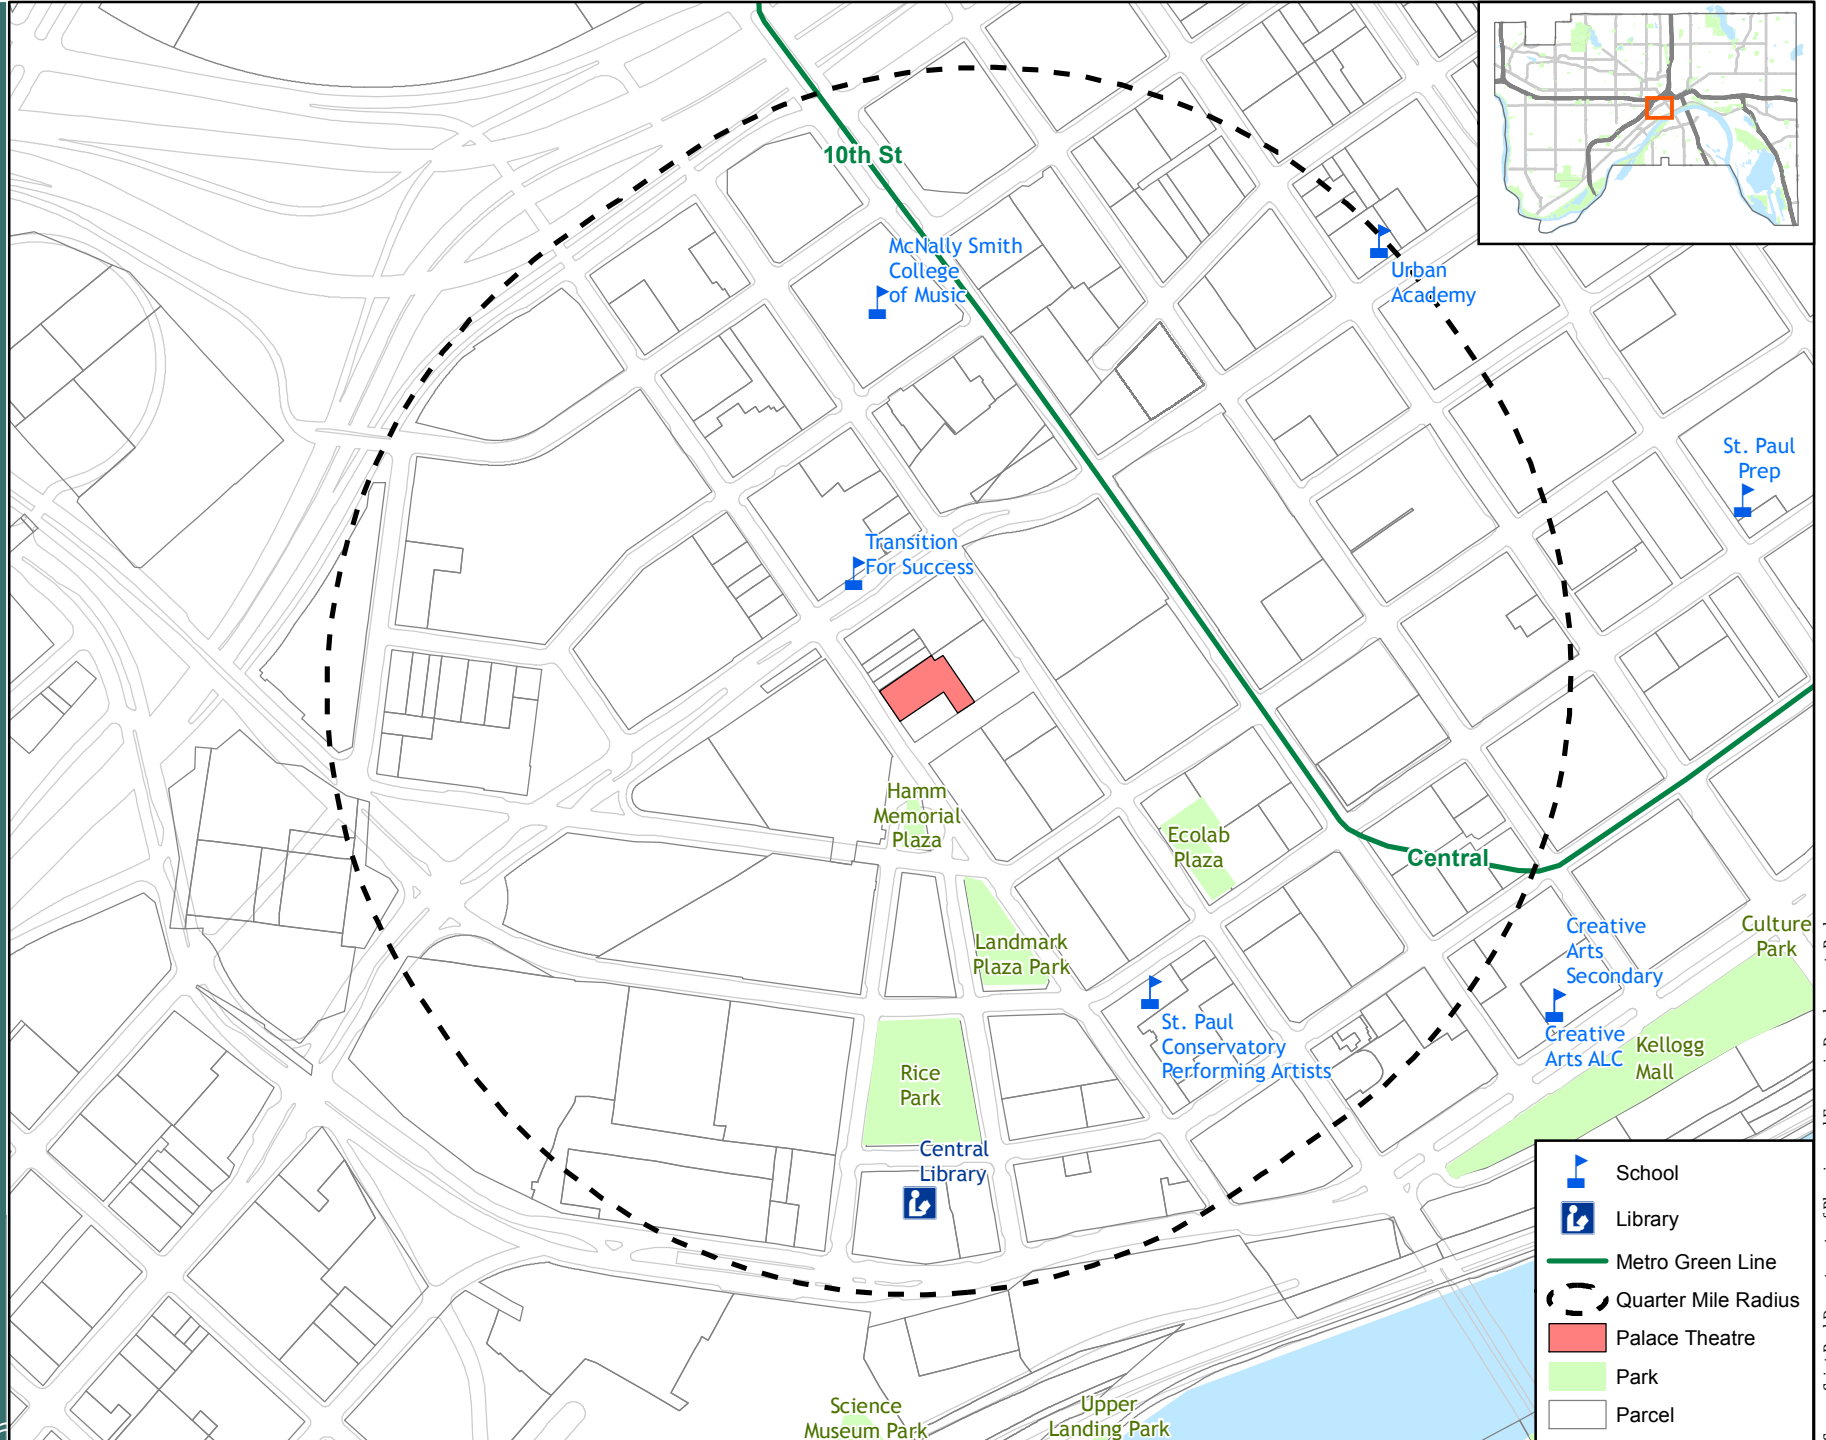

Palace Theatre

- School
- Library
- Metro Green Line
- Quarter Mile Radius
- Palace Theatre
- Park
- Parcel

Source: Saint Paul Departments of Planning and Economic Development, Parks