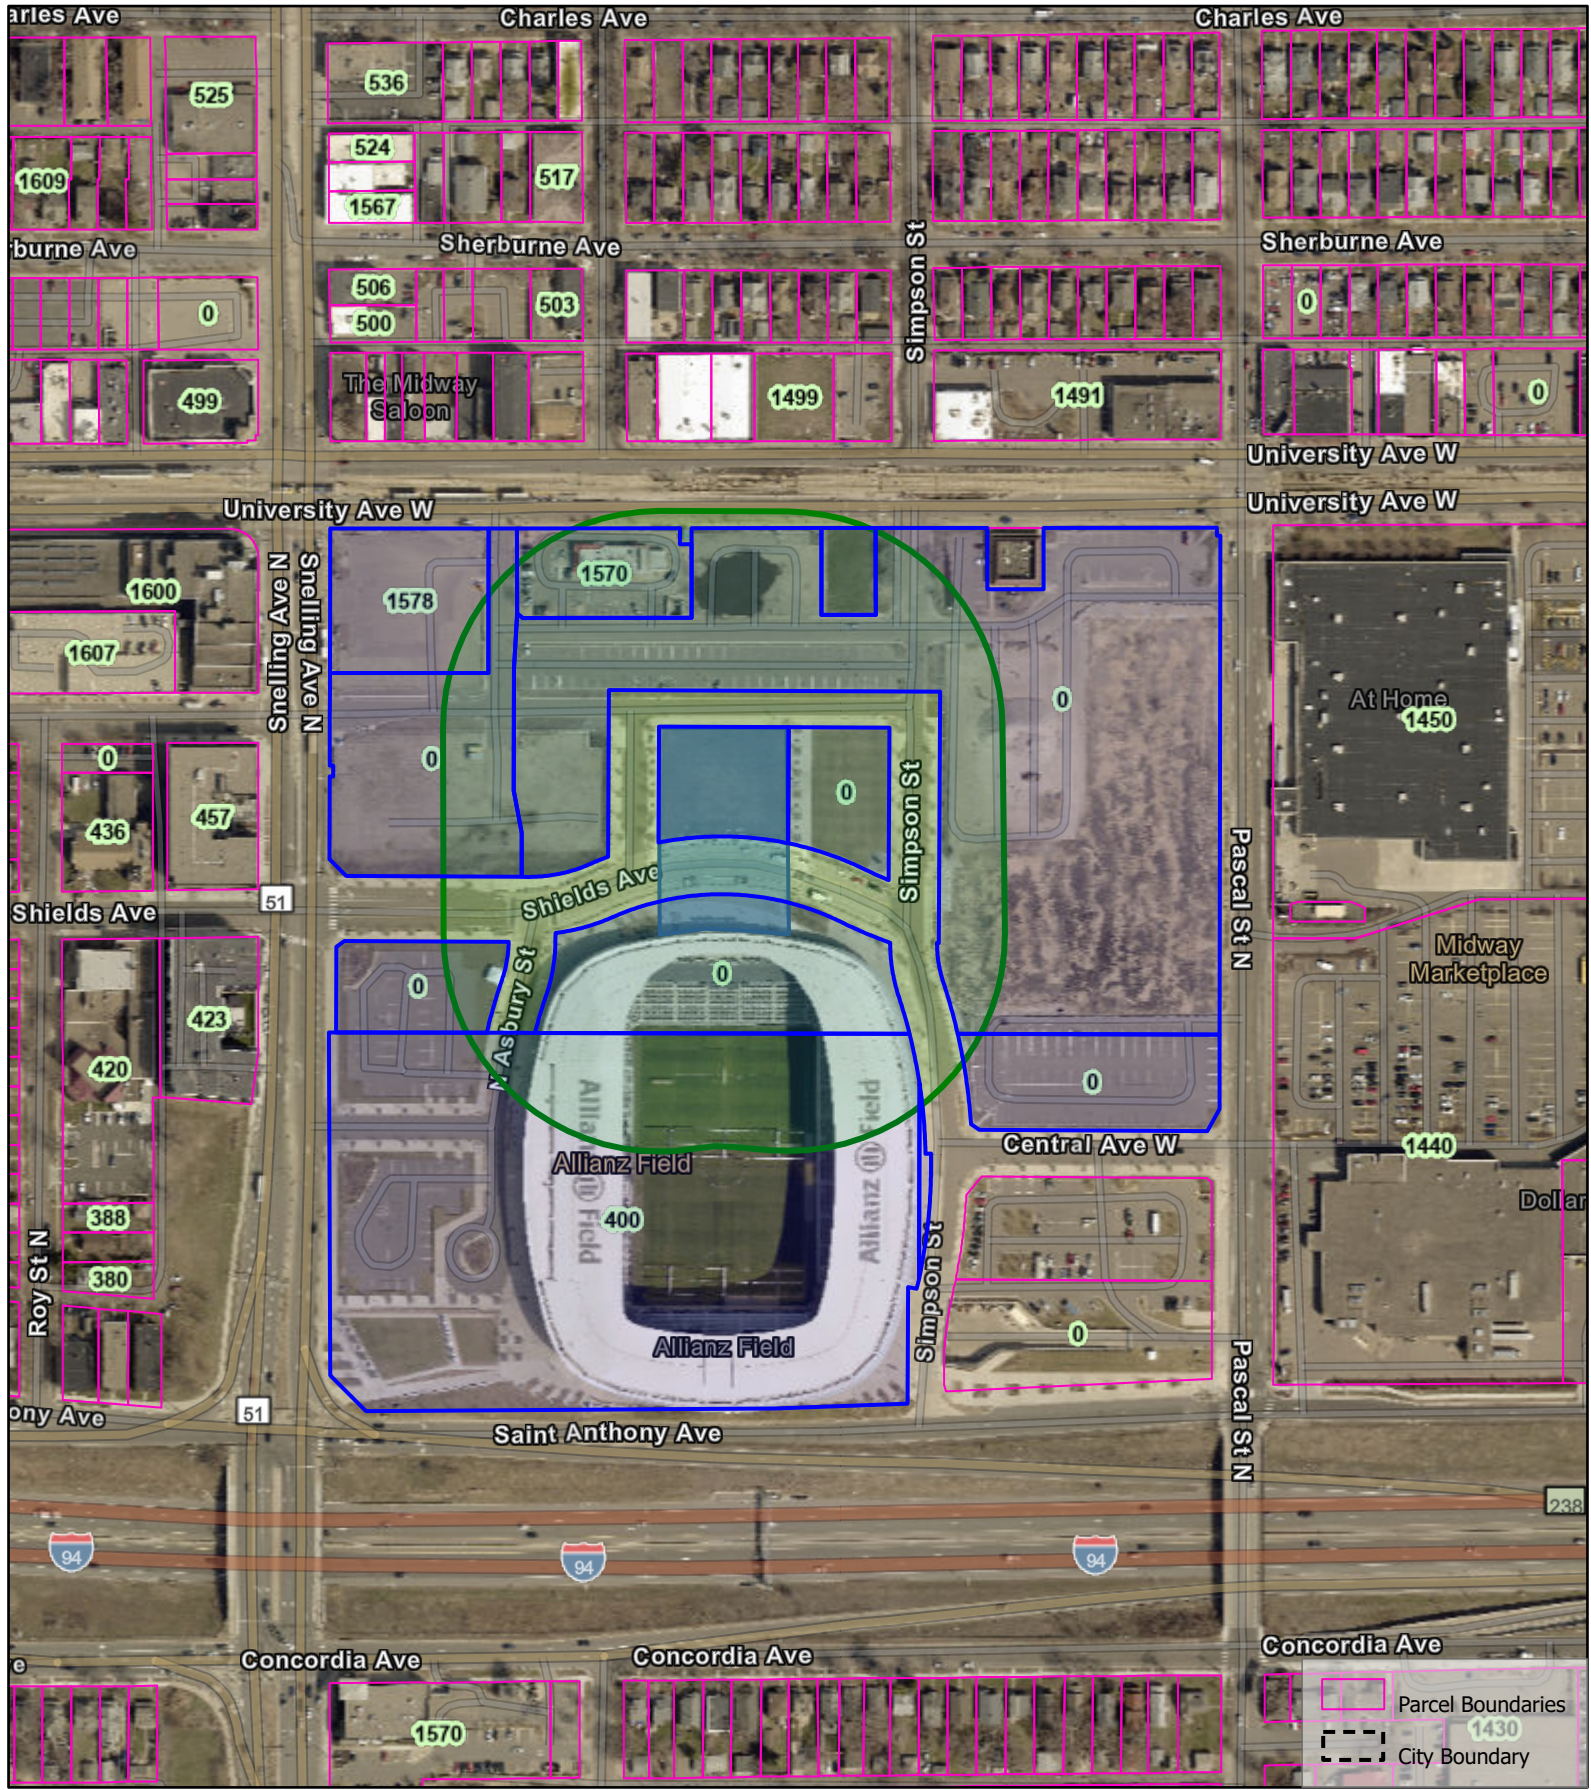

# Minnesota United/Allianz Field MNUFC MLS Regular Season 300 ft Map

4/10/2024 4:11 PM

The Geographic Information System (GIS) Data to which this notice is attached are made available pursuant to the Minnesota Government Data Practices Act (Minnesota Statutes Chapter 13). The GIS Data are provided to you "AS IS" and without any warranty as to their performance, merchantability, or fitness for any particular purpose. The GIS Data were developed by the City of Saint Paul for its own internal business purposes. The City of Saint Paul does not represent or warrant that the GIS Data or the data documentation are error-free, complete, current, or accurate. You are responsible for any consequences resulting from your use of the GIS Data or your reliance on the GIS Data. You should consult the data documentation for this particular GIS Data to determine the limitations of the GIS Data and the precision with which the GIS Data may depict distance, direction, location, or other geographic features. If you transmit or provide the GIS Data (or any portion of it) to another user, the GIS Data must include a copy of this disclaimer.

Esri Community Maps Contributors, County of Ramsey, Metropolitan Council, MetroGIS, © OpenStreetMap, Microsoft, Esri, TomTom, Garmin, SafeGraph, GeoTechnologies, Inc, METI/NASA, USGS, EPA, NPS, US