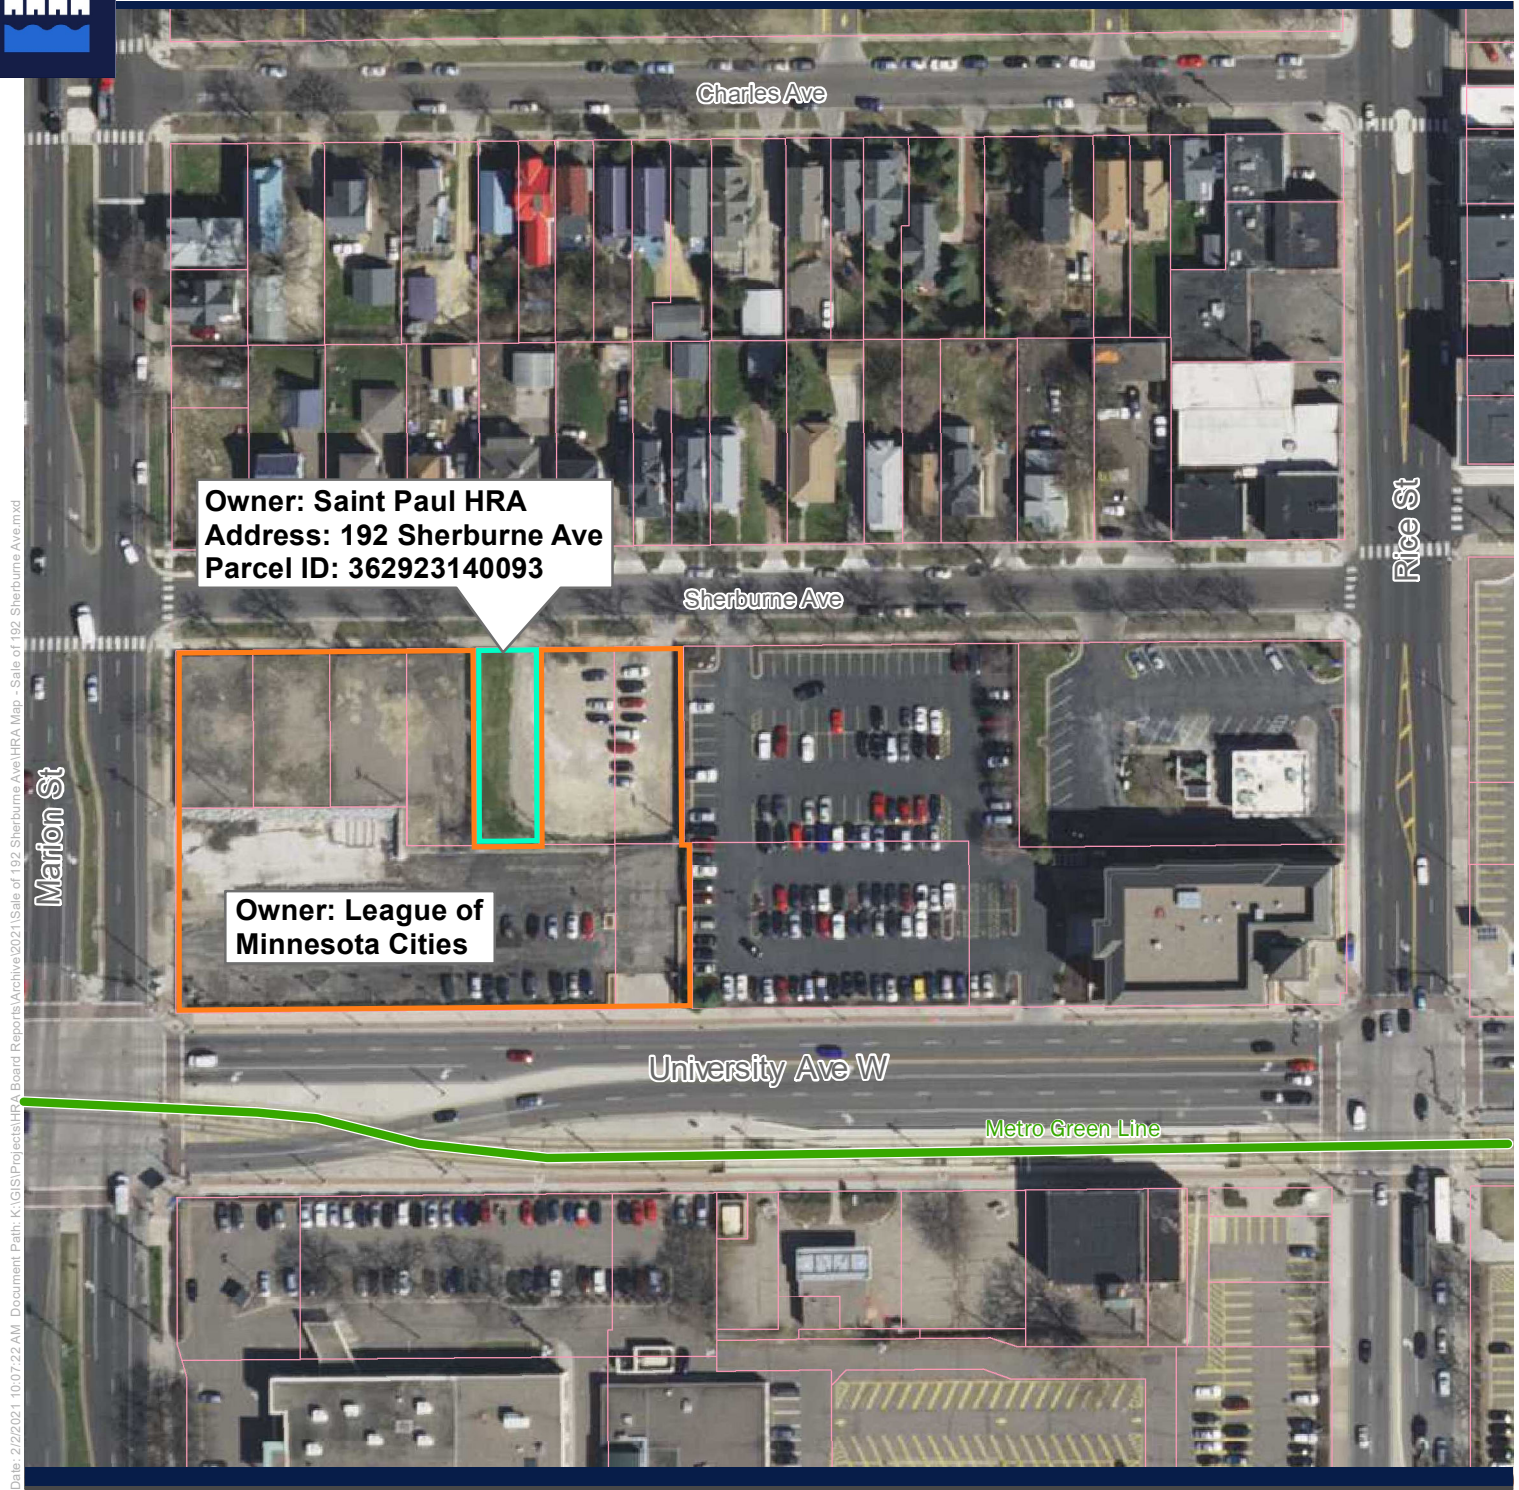

Charter School Property, Inc Project; Sale of 192 Sherburne Ave

Date: 2/2/2021 10:07:22 AM; Document Path: K:\GIS\Projects\HRA Board Reports\Archive\2021\Sale of 192 Sherburne Ave\HRA Map - Sale of 192 Sherburne Ave.mxd

-  **Saint Paul HRA property to be sold: 192 Sherburne Ave**
-  **League of Minnesota Cities properties to be sold:**
 - 216 Sherburne Ave
 - 208 Sherburne Ave
 - 200 Sherburne Ave
 - 198 Sherburne Ave
 - 188 Sherburne Ave
 - 0 Sherburne Ave (PIN: 362923140132)
 - 215 University Ave
 - 185 University Ave