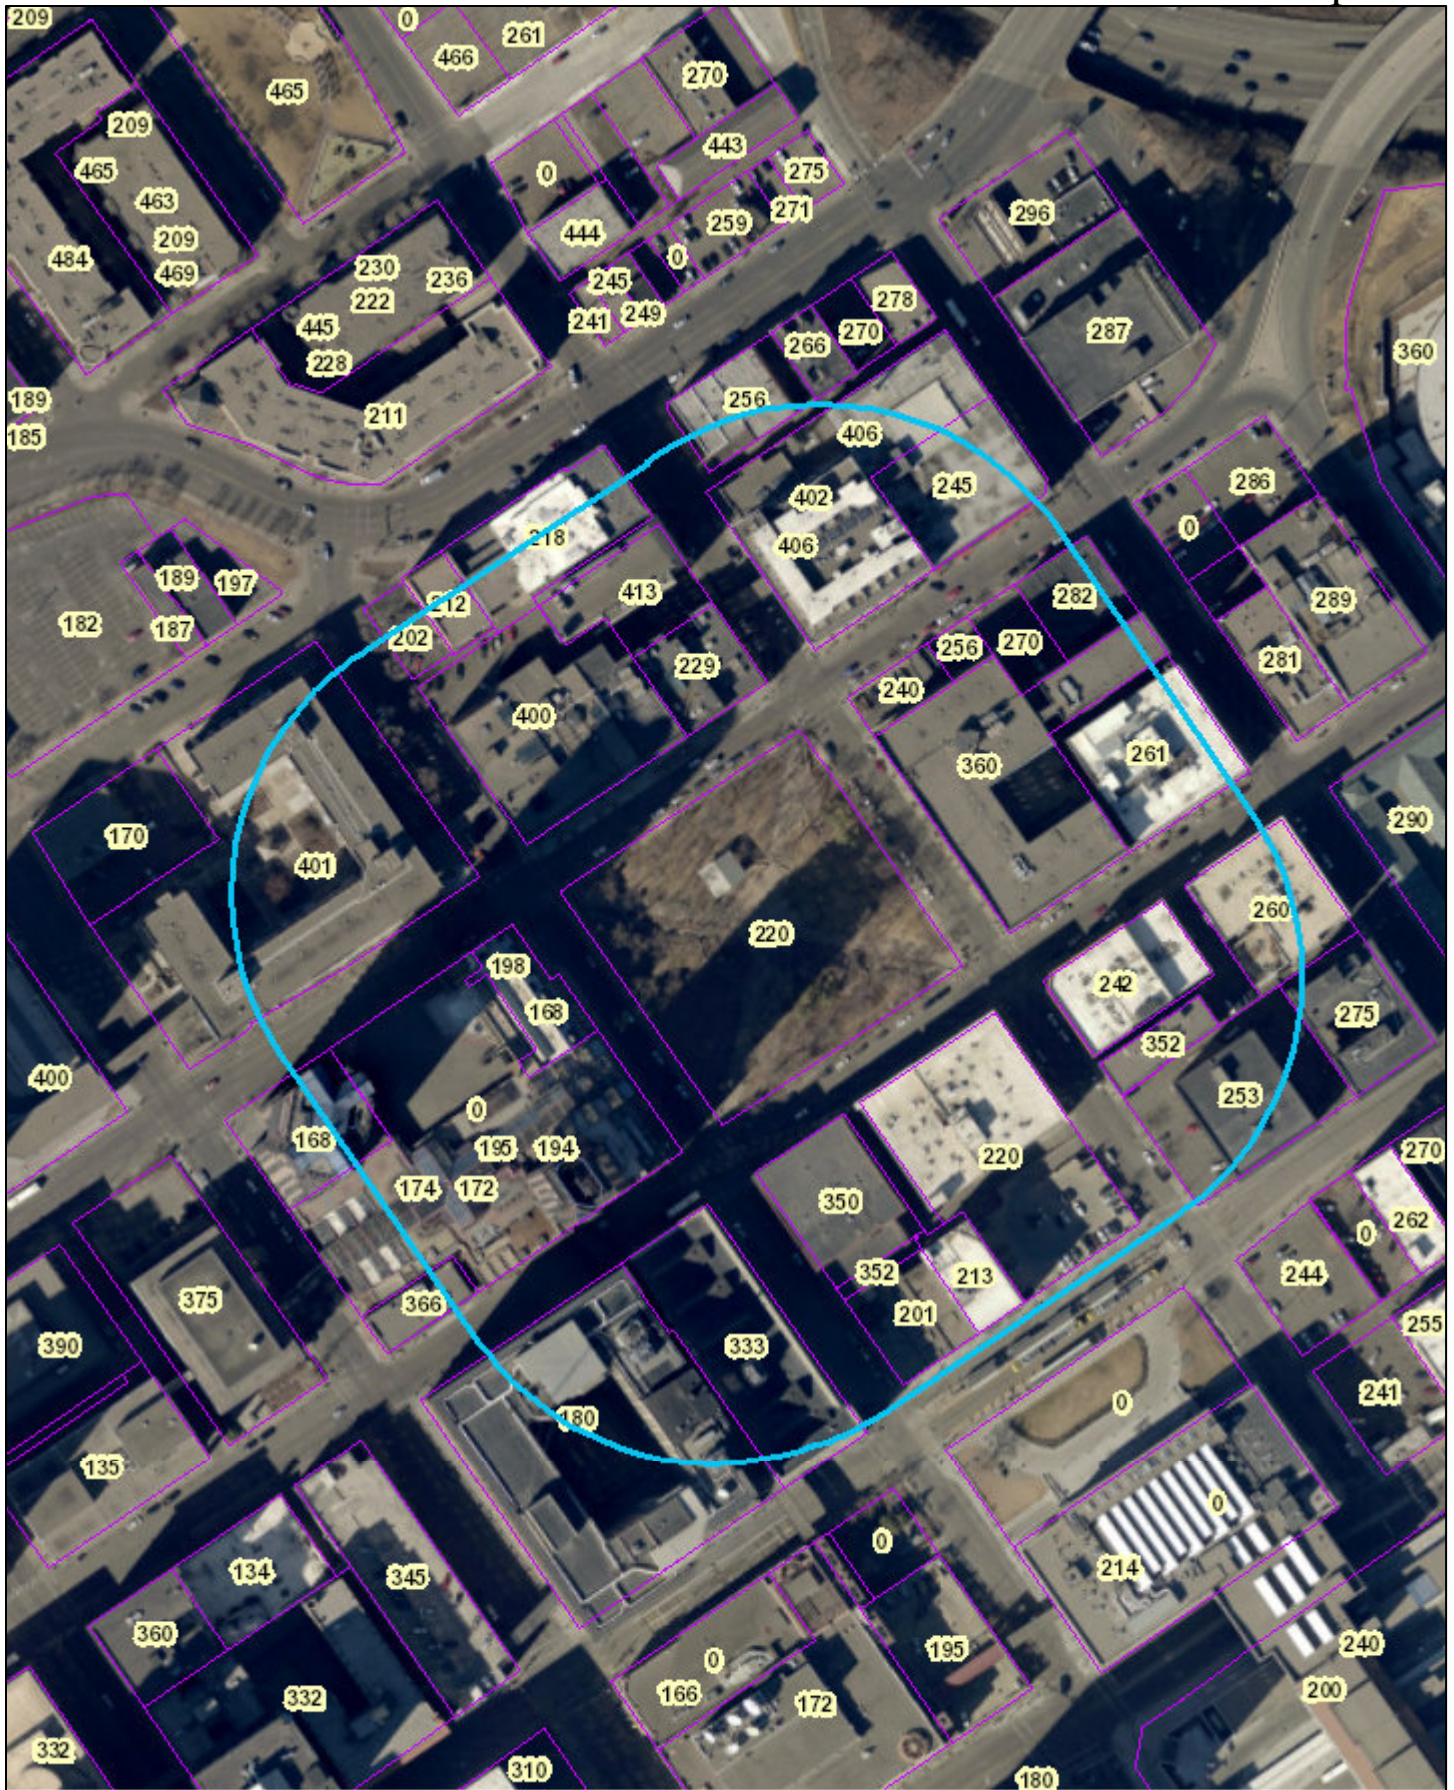

St. Paul Truck Festival Jessica Fast - St. Paul Truck Festival Map

0.00 0.02 Miles

Date: 3/22/2019 Time: 1:53:48 PM

Service Layer Credits: City of Saint Paul - Public Works

The City of Saint Paul Office of Technology cannot accept any responsibility for errors, omissions, or positional inaccuracy in this map.