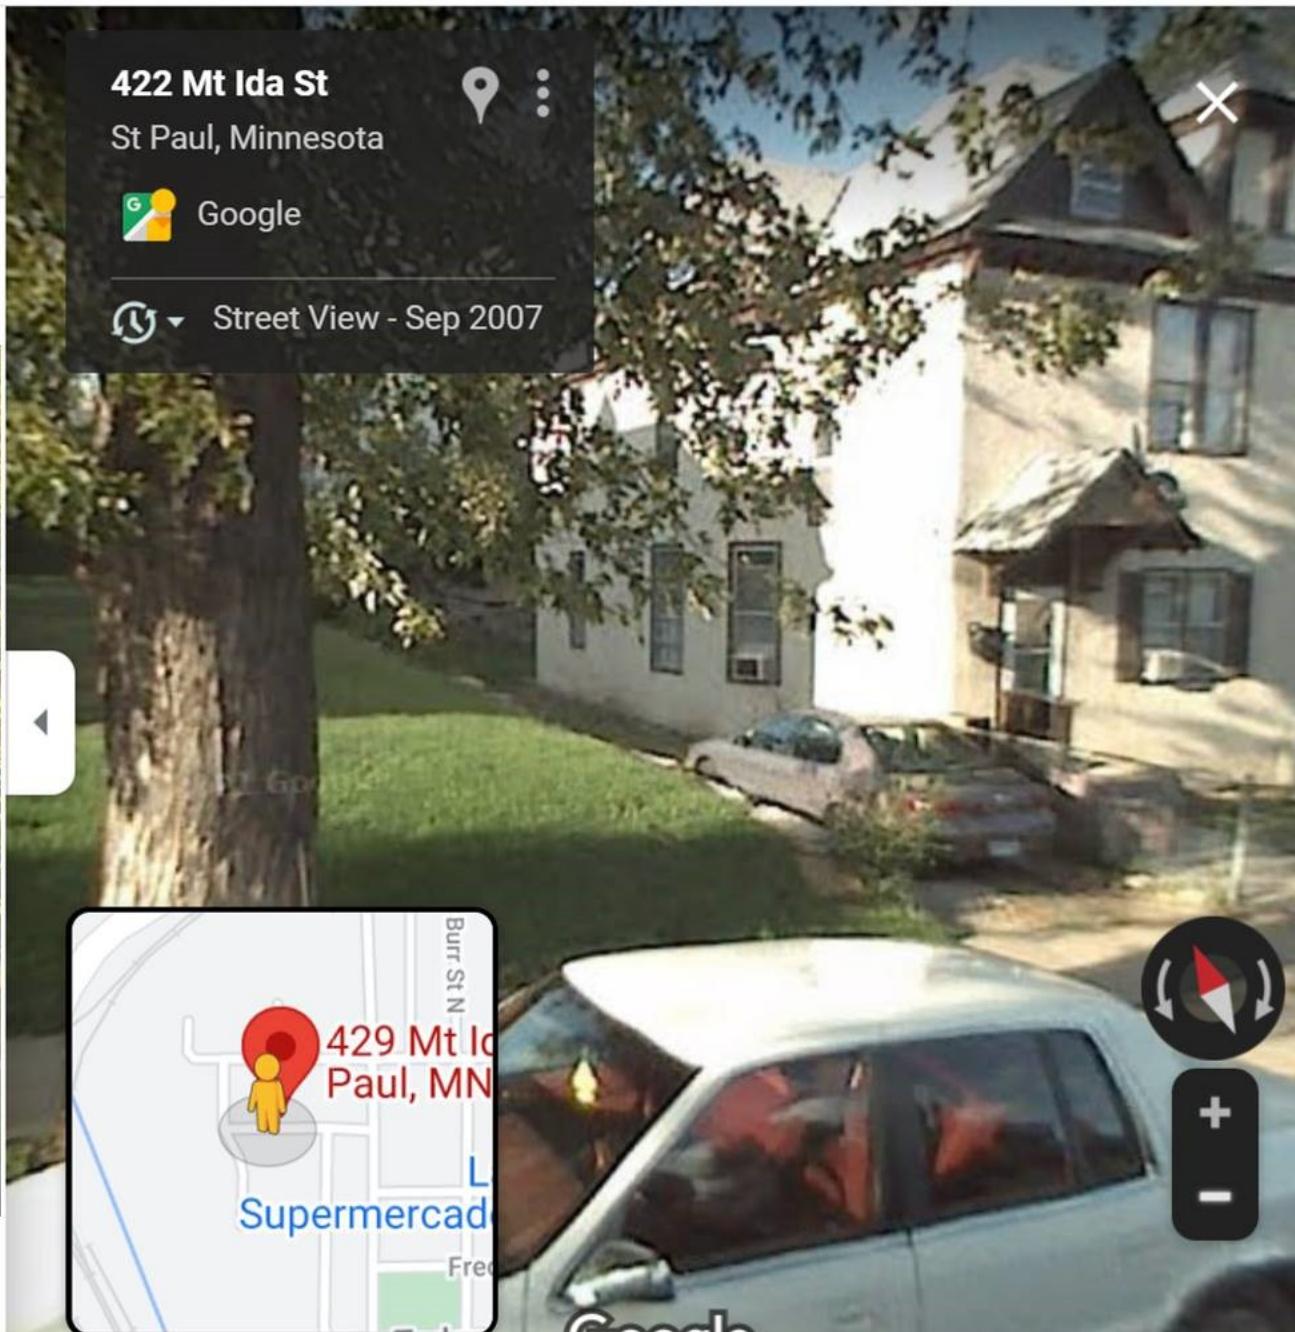

← 429 Mt Ida St

All Street View & 360°

426 Mt Ida St
St Paul, Minnesota

Google

Street View - Aug 2014

← 429 Mt Ida St

All Street View & 360°

422 Mt Ida St
St Paul, Minnesota

Google

Street View - Sep 2007