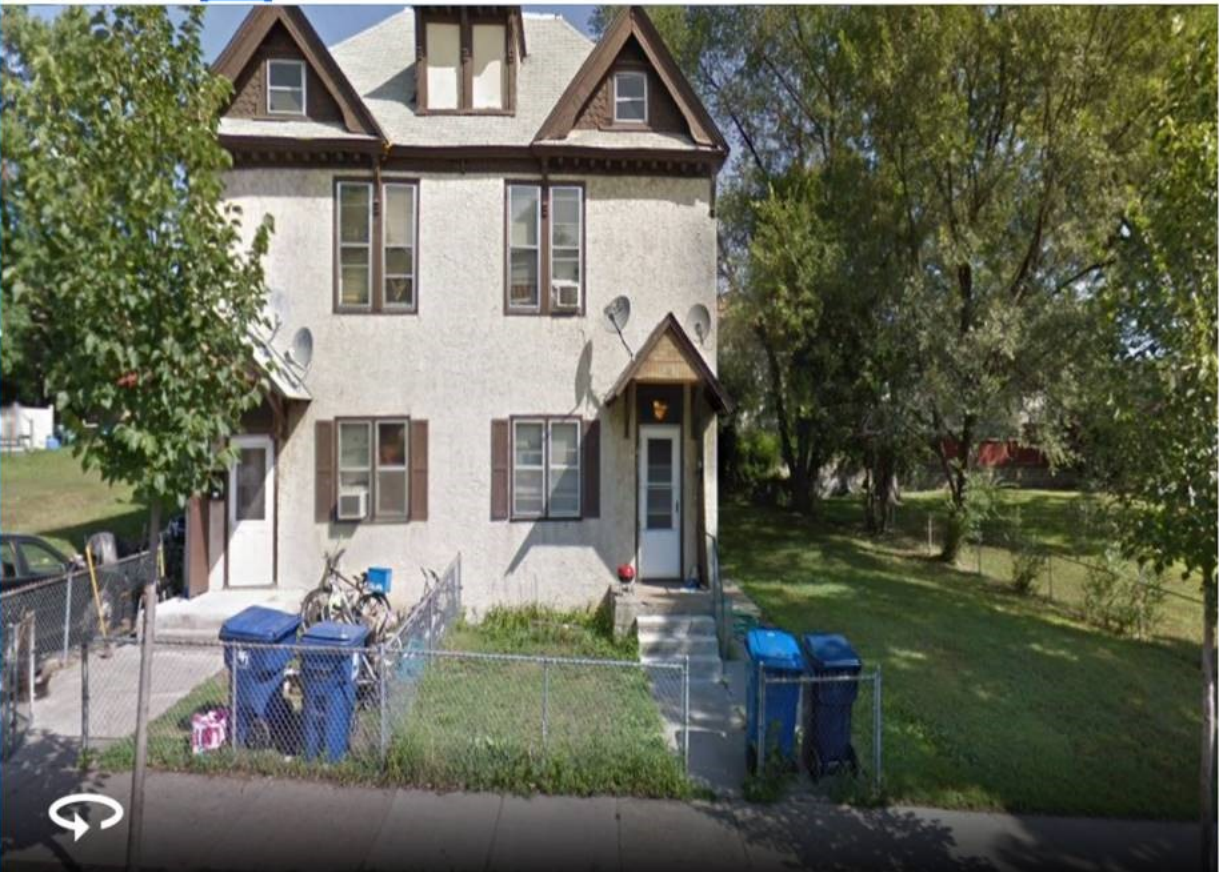

← 429 Mt Ida St

All Street View & 360°

426 Mt Ida St
St Paul, Minnesota

Google

Street View - Aug 2014

← 429 Mt Ida St

All Street View & 360°

422 Mt Ida St
St Paul, Minnesota