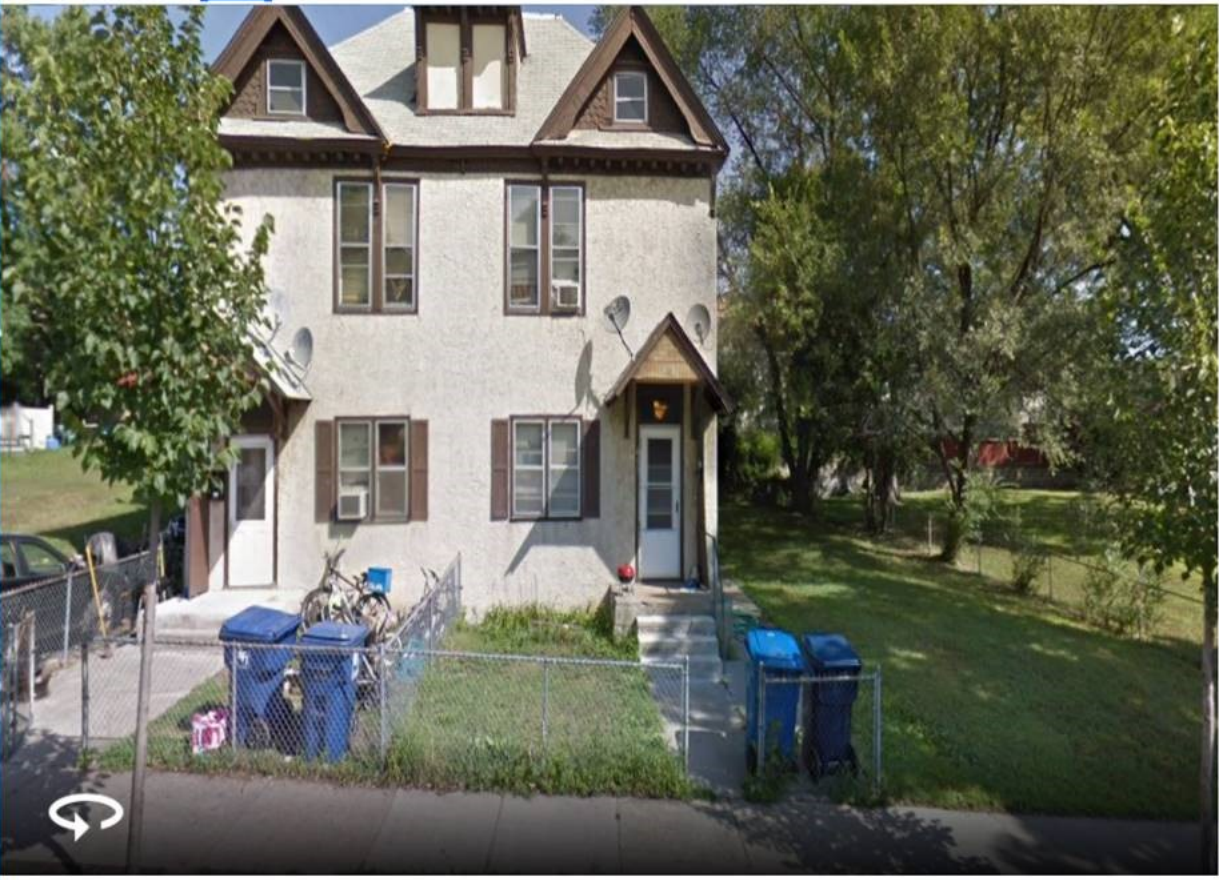

← 429 Mt Ida St

All Street View & 360°

426 Mt Ida St
St Paul, Minnesota

Google

Street View - Aug 2014