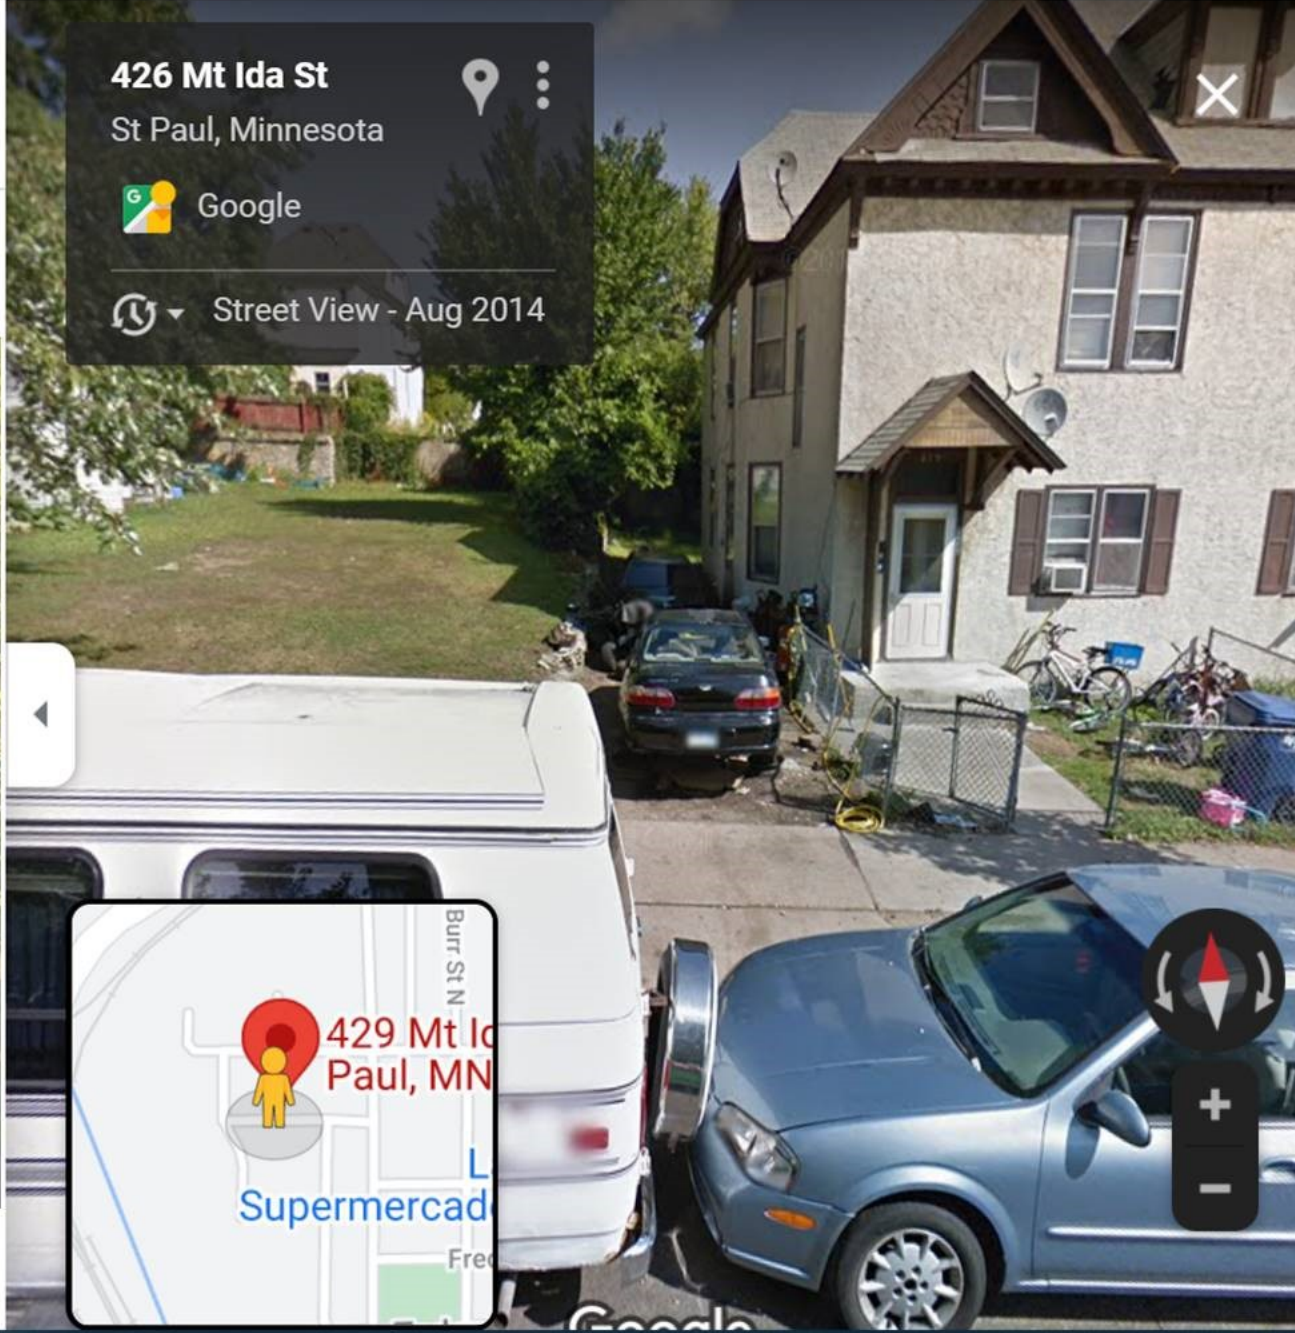

From: Maki, Steven (CI-StPaul) <Steven.Maki@ci.stpaul.mn.us>
Sent: Monday, October 4, 2021 7:08 AM
To: Ubl, Stephen (CI-StPaul) <stephen.ubl@ci.stpaul.mn.us>
Subject: more pics of mt ida from the past google

Just a couple of more mt ida pictures from the past. Note the dates on the pictures.

Steve Maki
Building Inspector
Department of Safety and Inspections
375 Jackson Street, Suite 220
Saint Paul, MN 55101
P: 651-266-9047
Steven.Maki@ci.stpaul.mn.us

← 429 Mt Ida St

All Street View & 360°

426 Mt Ida St
St Paul, Minnesota

Google

Street View - Aug 2014

← 429 Mt Ida St

All Street View & 360°

422 Mt Ida St
St Paul, Minnesota

Google

Street View - Sep 2007