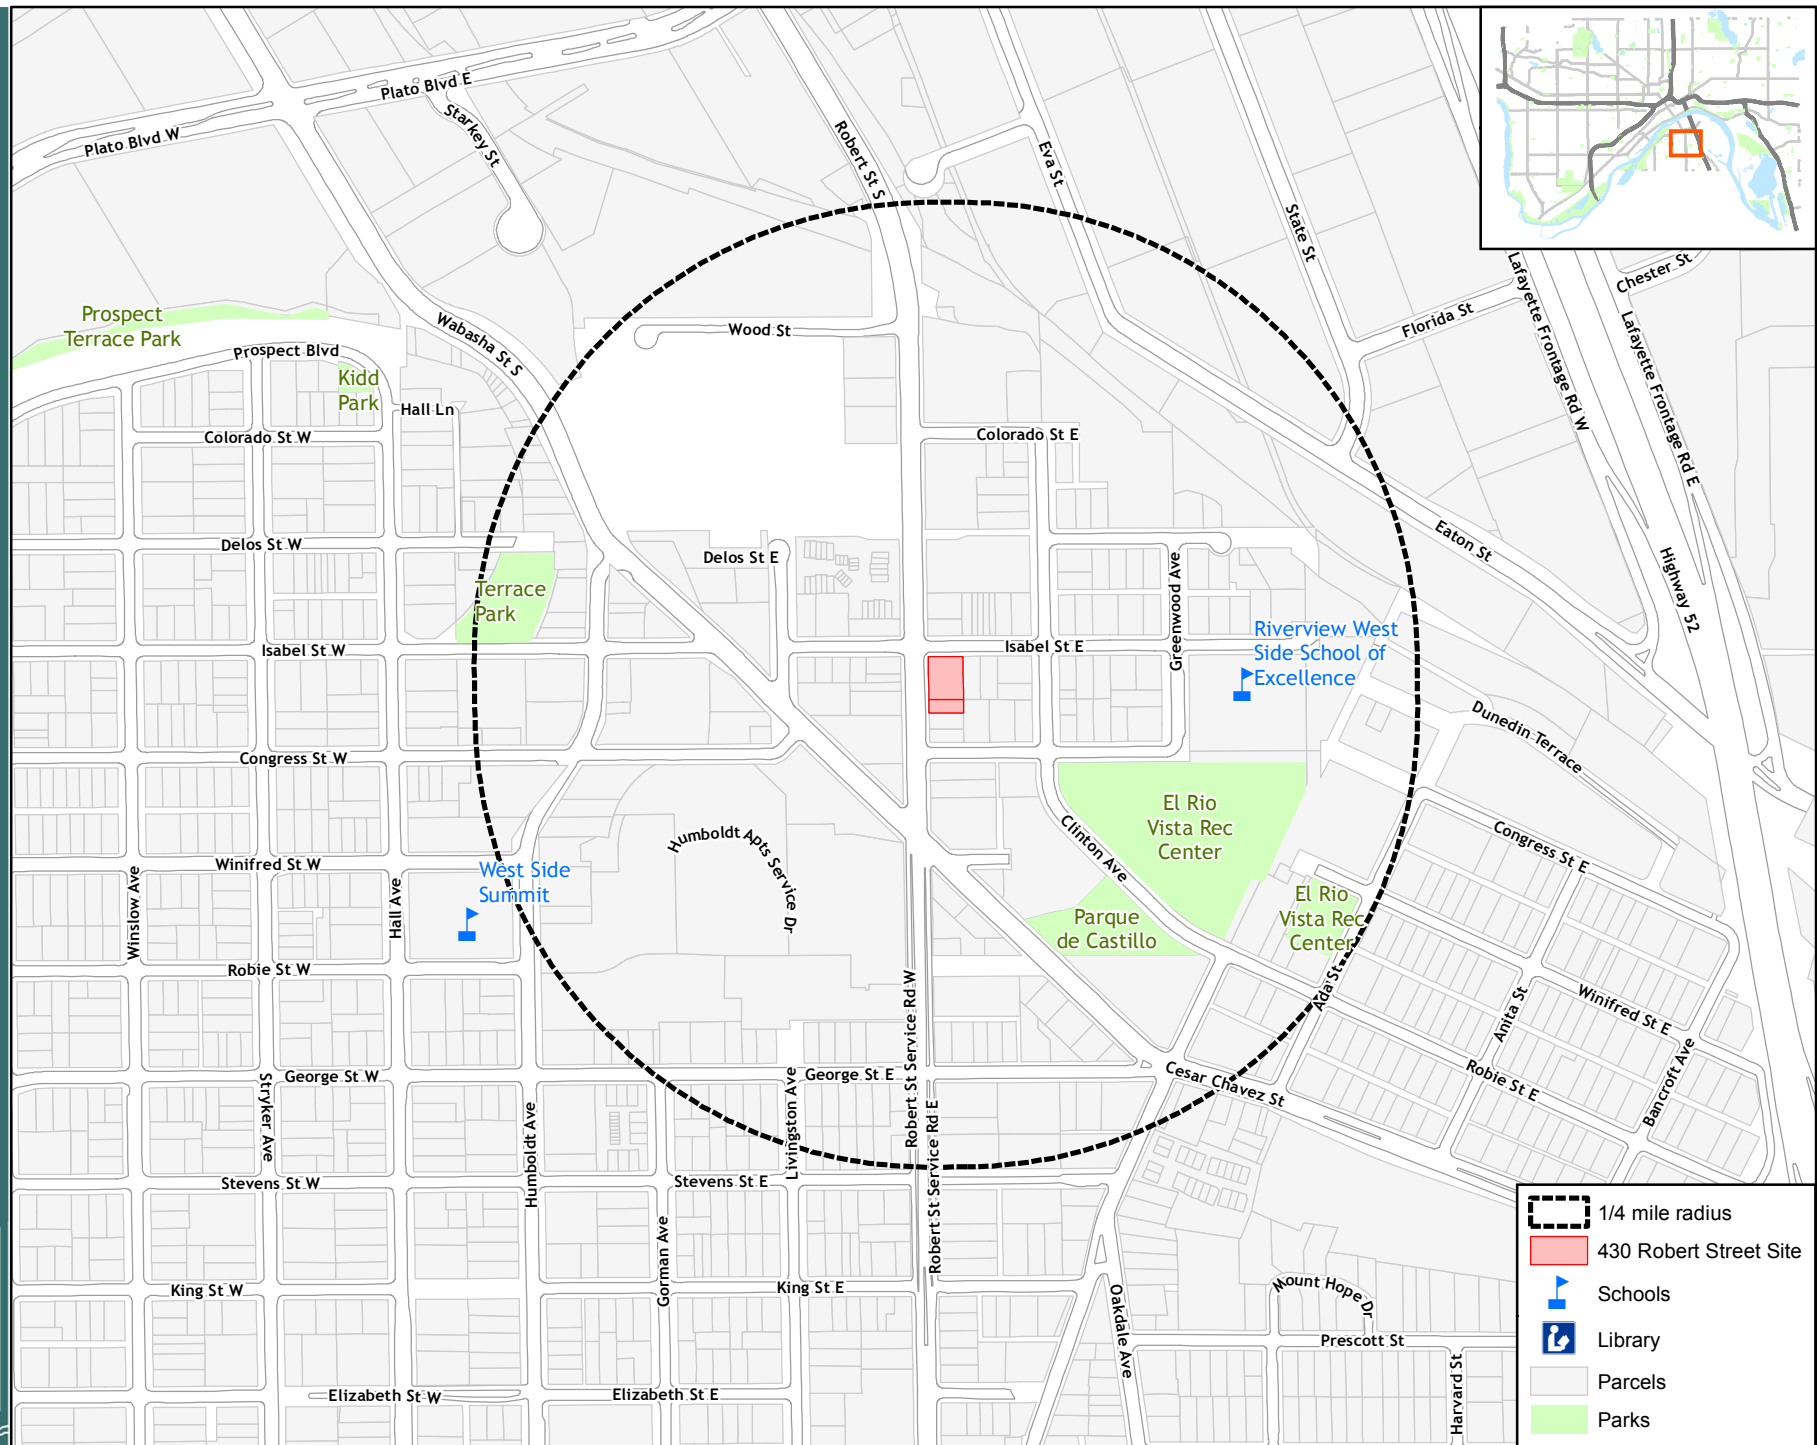

430 Robert Street Site

- 1/4 mile radius
- 430 Robert Street Site
- Schools
- Library
- Parcels
- Parks