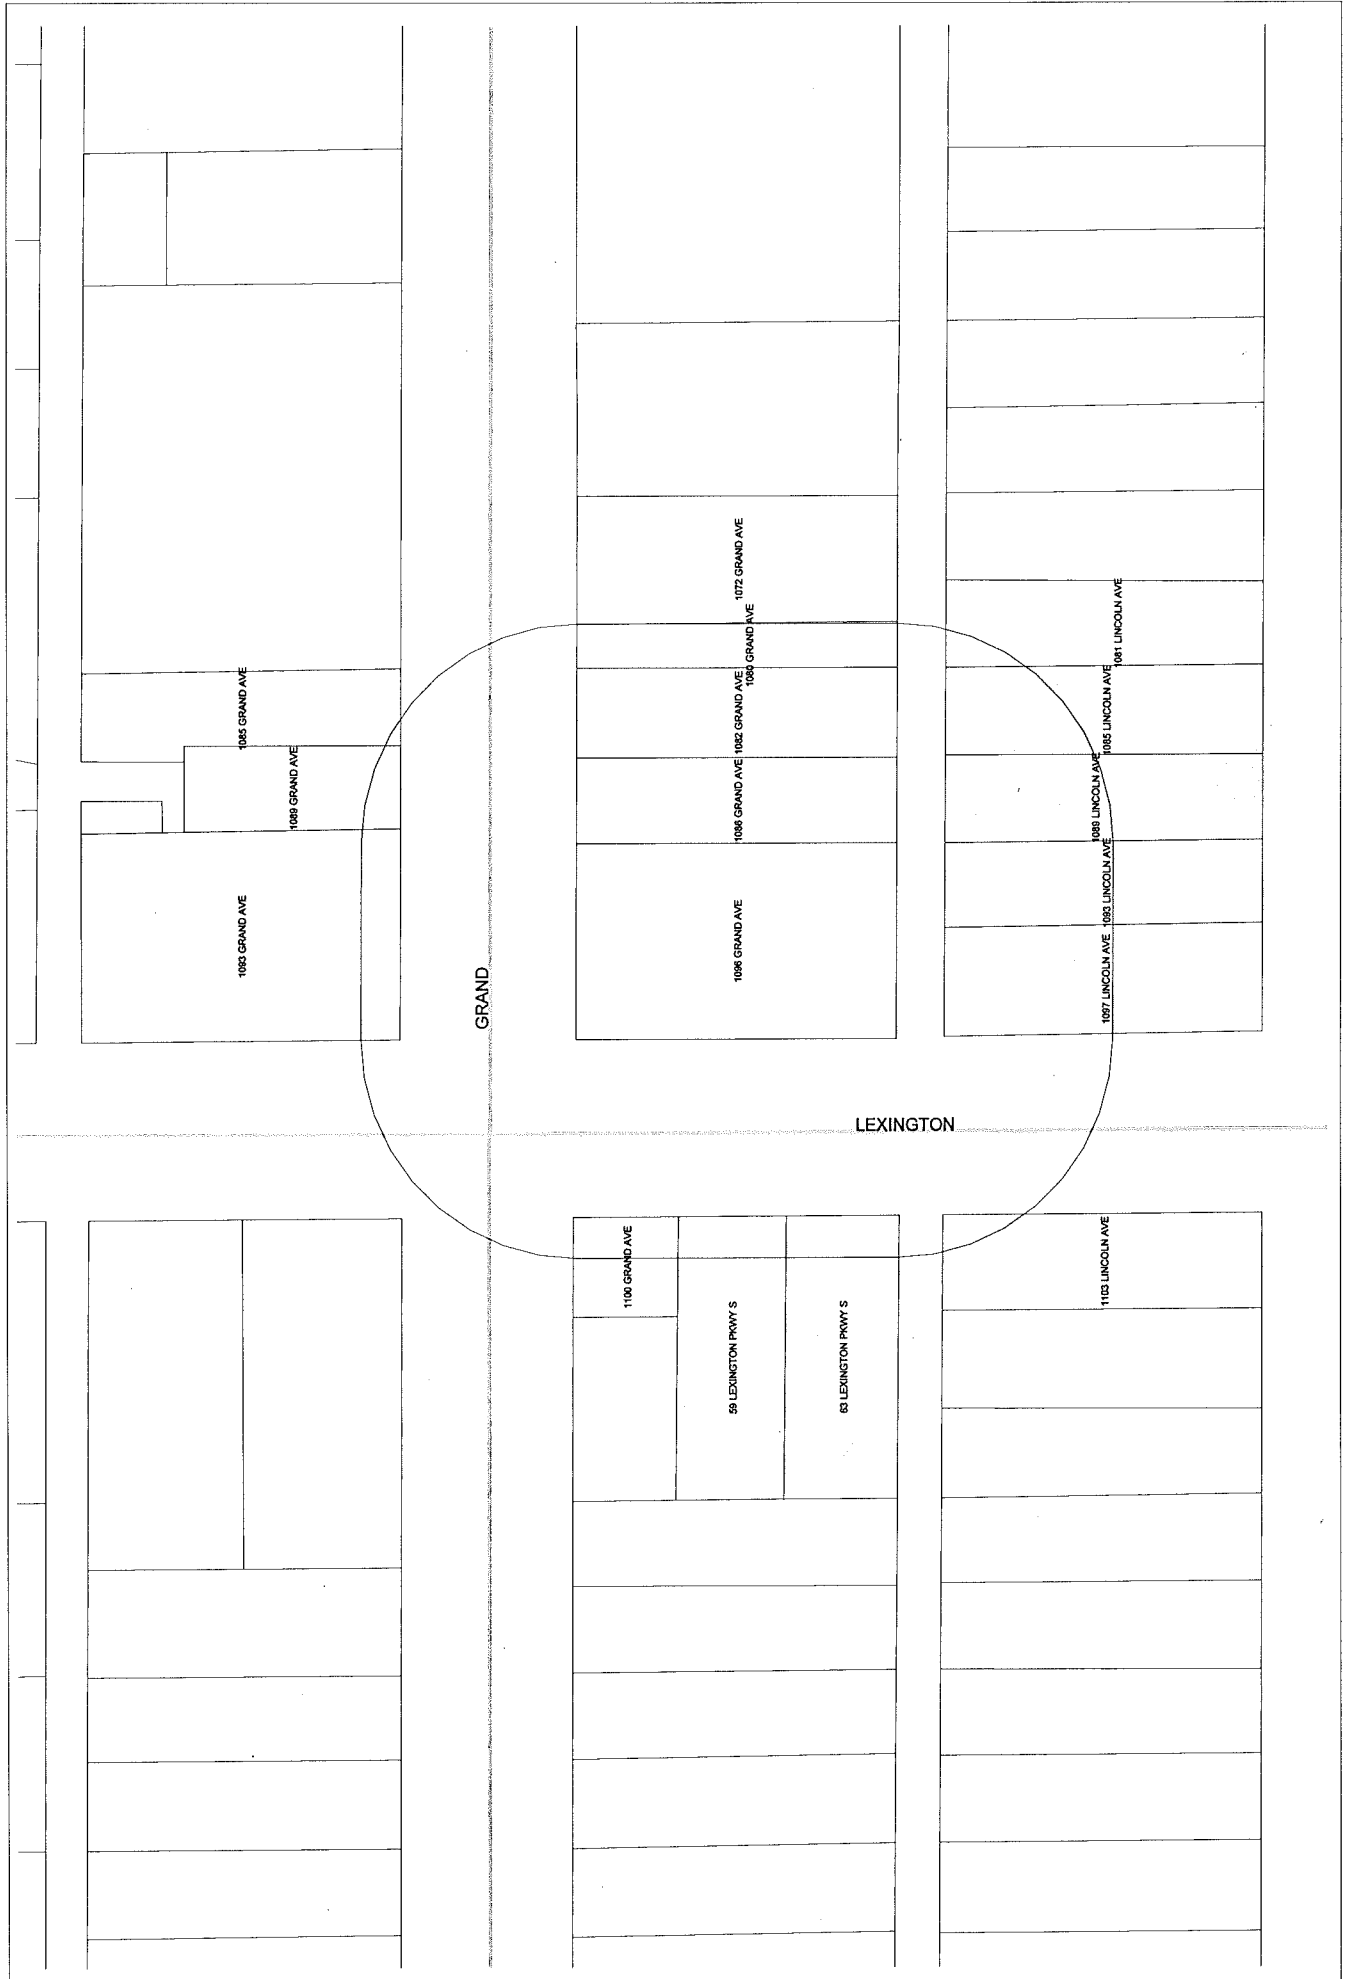

# PROPERTY WITHIN 100 FEET OF PARCEL: 1096 GRAND AVE

022823320084  
Csm Investors Inc  
500 Washington Ave S Ste 3000  
Minneapolis MN 55415-1151

022823320086  
Anicca Llc  
1085 Grand Ave  
St Paul MN 55105-3002