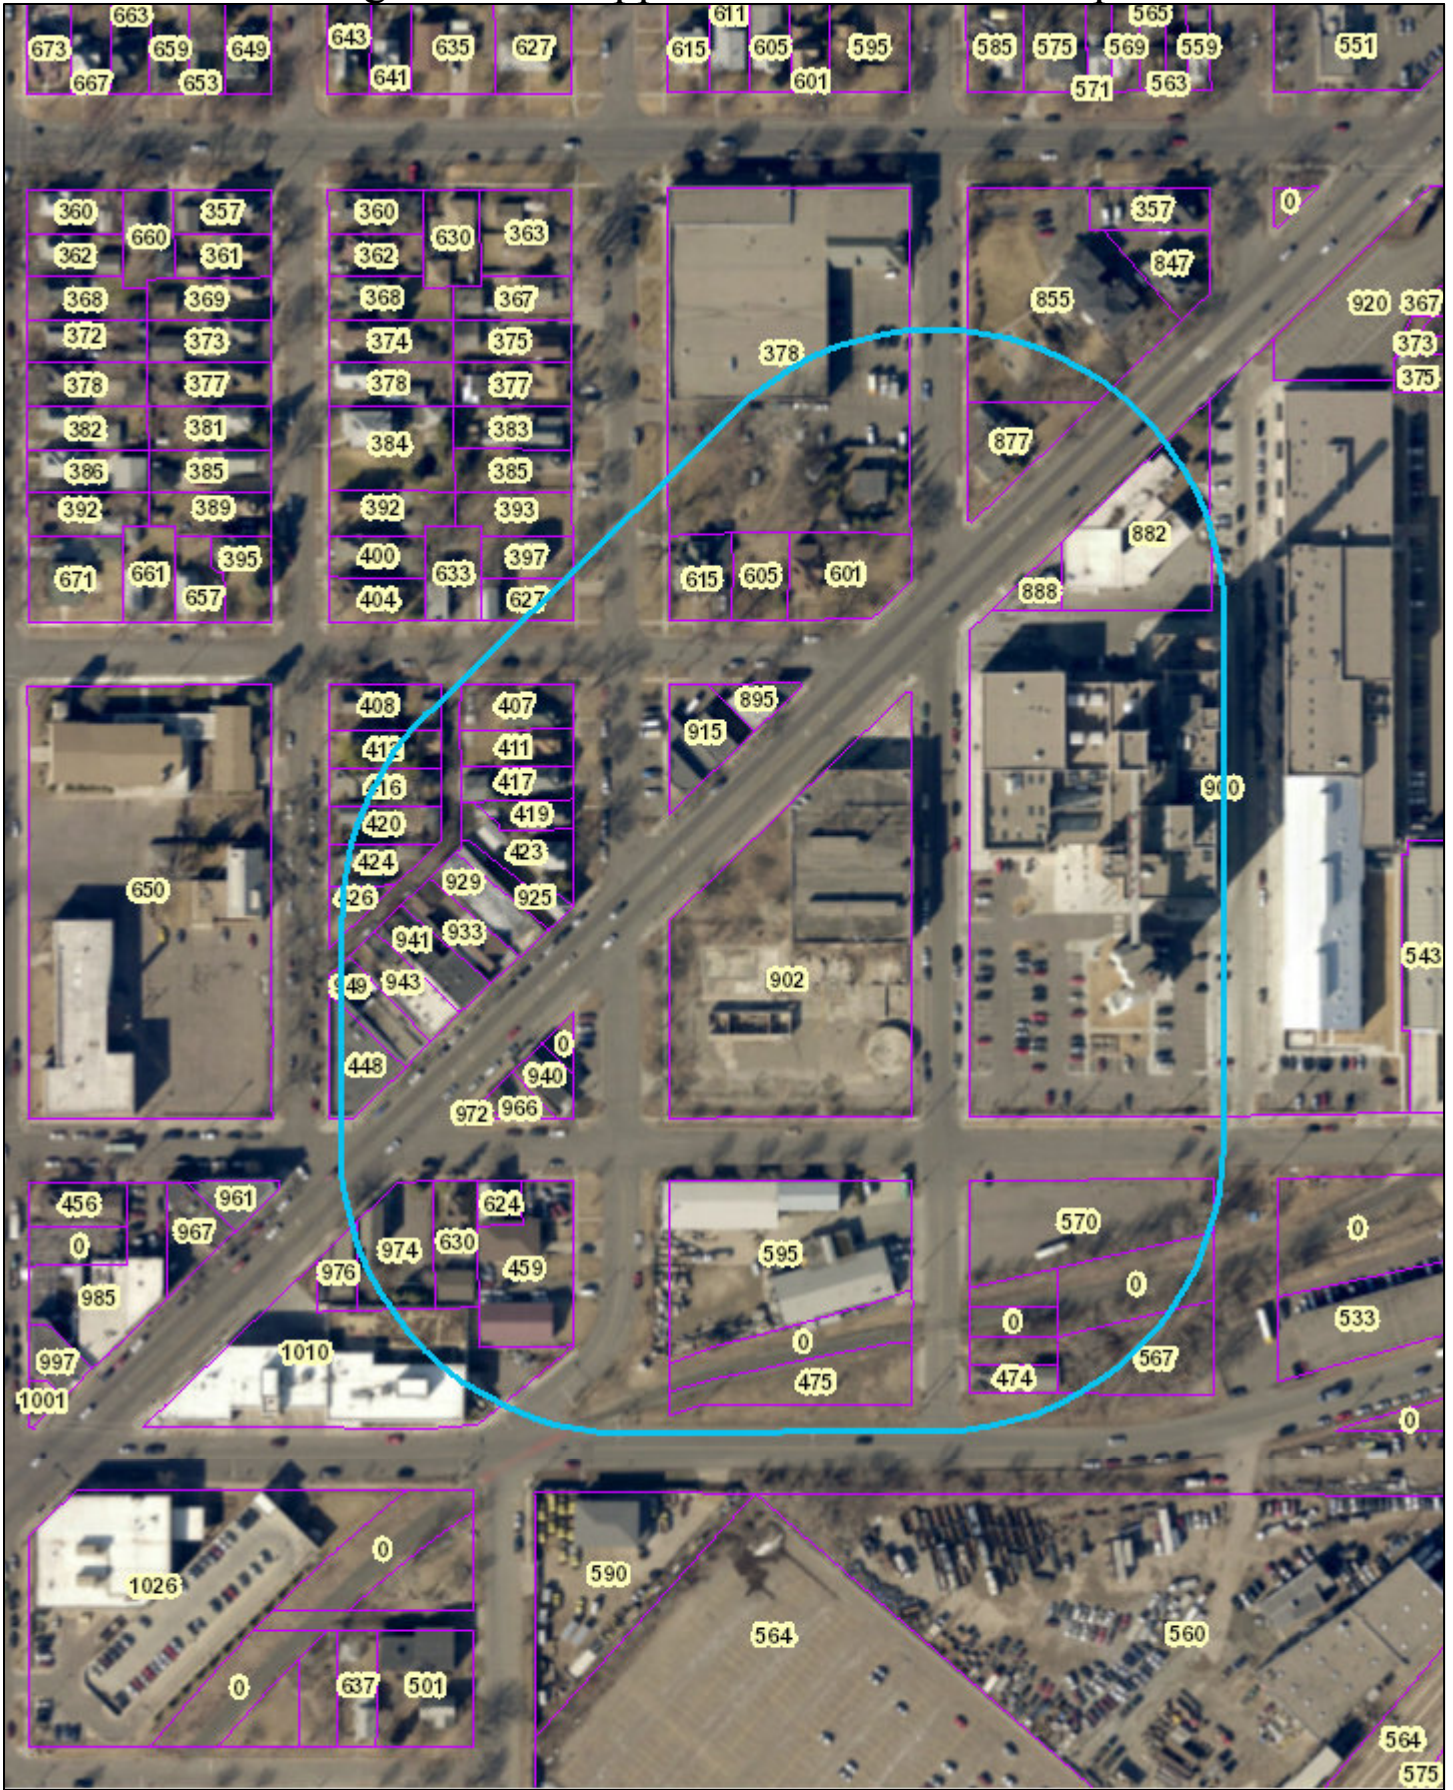

Keg & Case - Apple & cider Festival Map

0.00 1 0.02 Miles

Date: 7/31/2019 Time: 9:14:26 AM

Service Layer Credits: City of Saint Paul - Public Works

The City of Saint Paul Office of Technology cannot accept any responsibility for errors, omissions, or positional inaccuracy in this map.