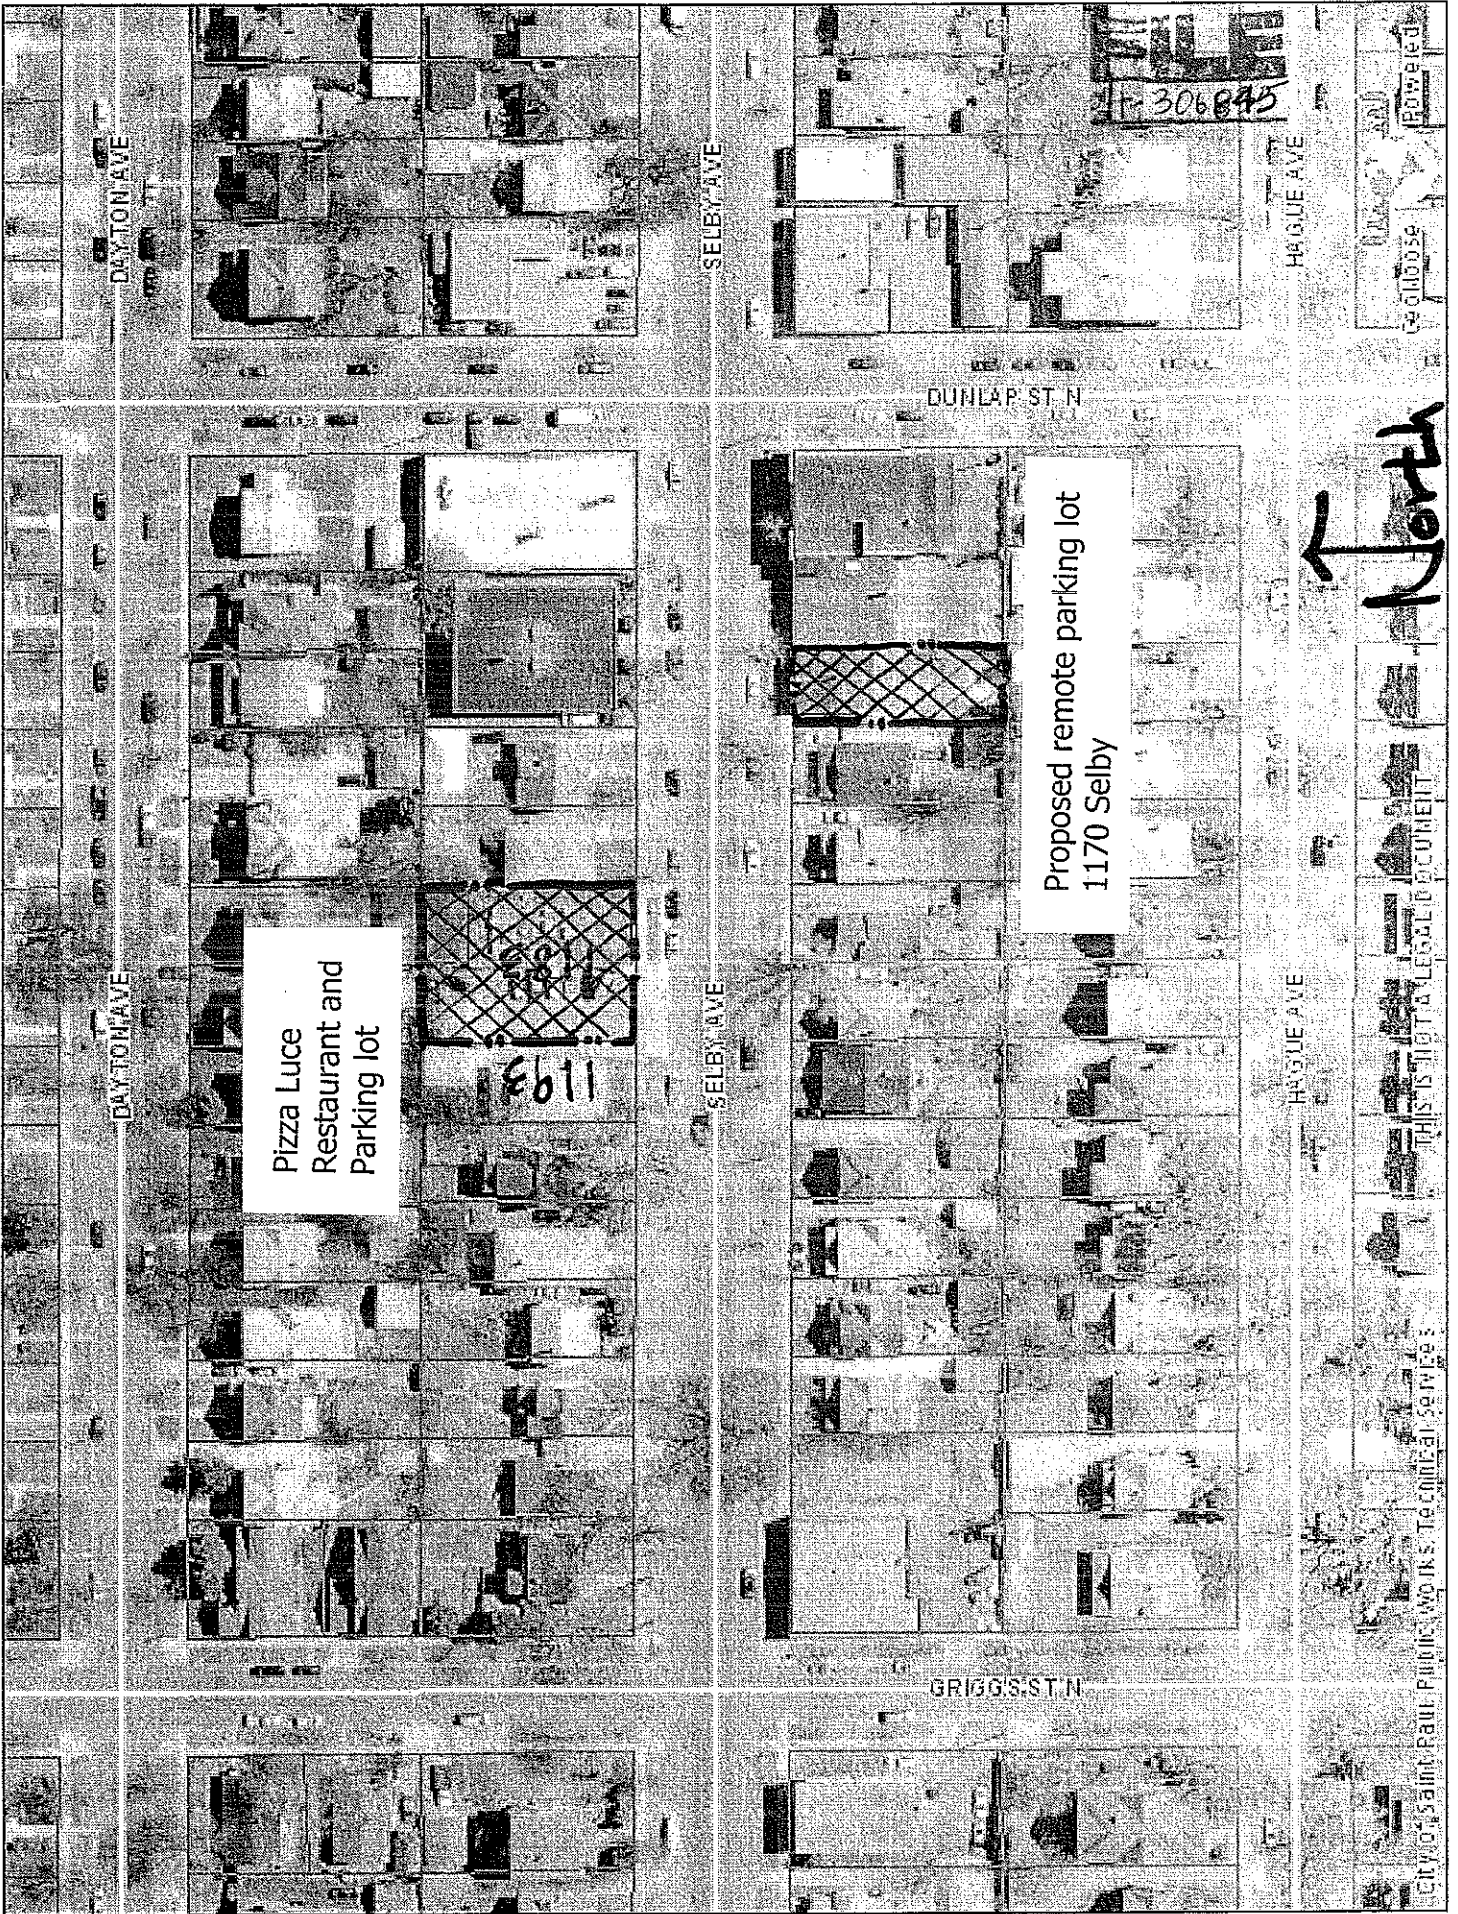

Selby

Proposed remote parking lot

11-306845

North

THIS IS NOT A LEGAL DOCUMENT

CITY OF SAINT PAUL PUBLIC WORKS TECHNICAL SERVICES

Geobase

Powered

DAYTON AVE

SELBY AVE

HAGUE AVE

DUNLAP ST N

DAYTON AVE

SELBY AVE

HAGUE AVE

GRIGGS ST N

Pizza Luce  
Restaurant and  
Parking lot

1193

Proposed remote parking lot  
1170 Selby

North

306845