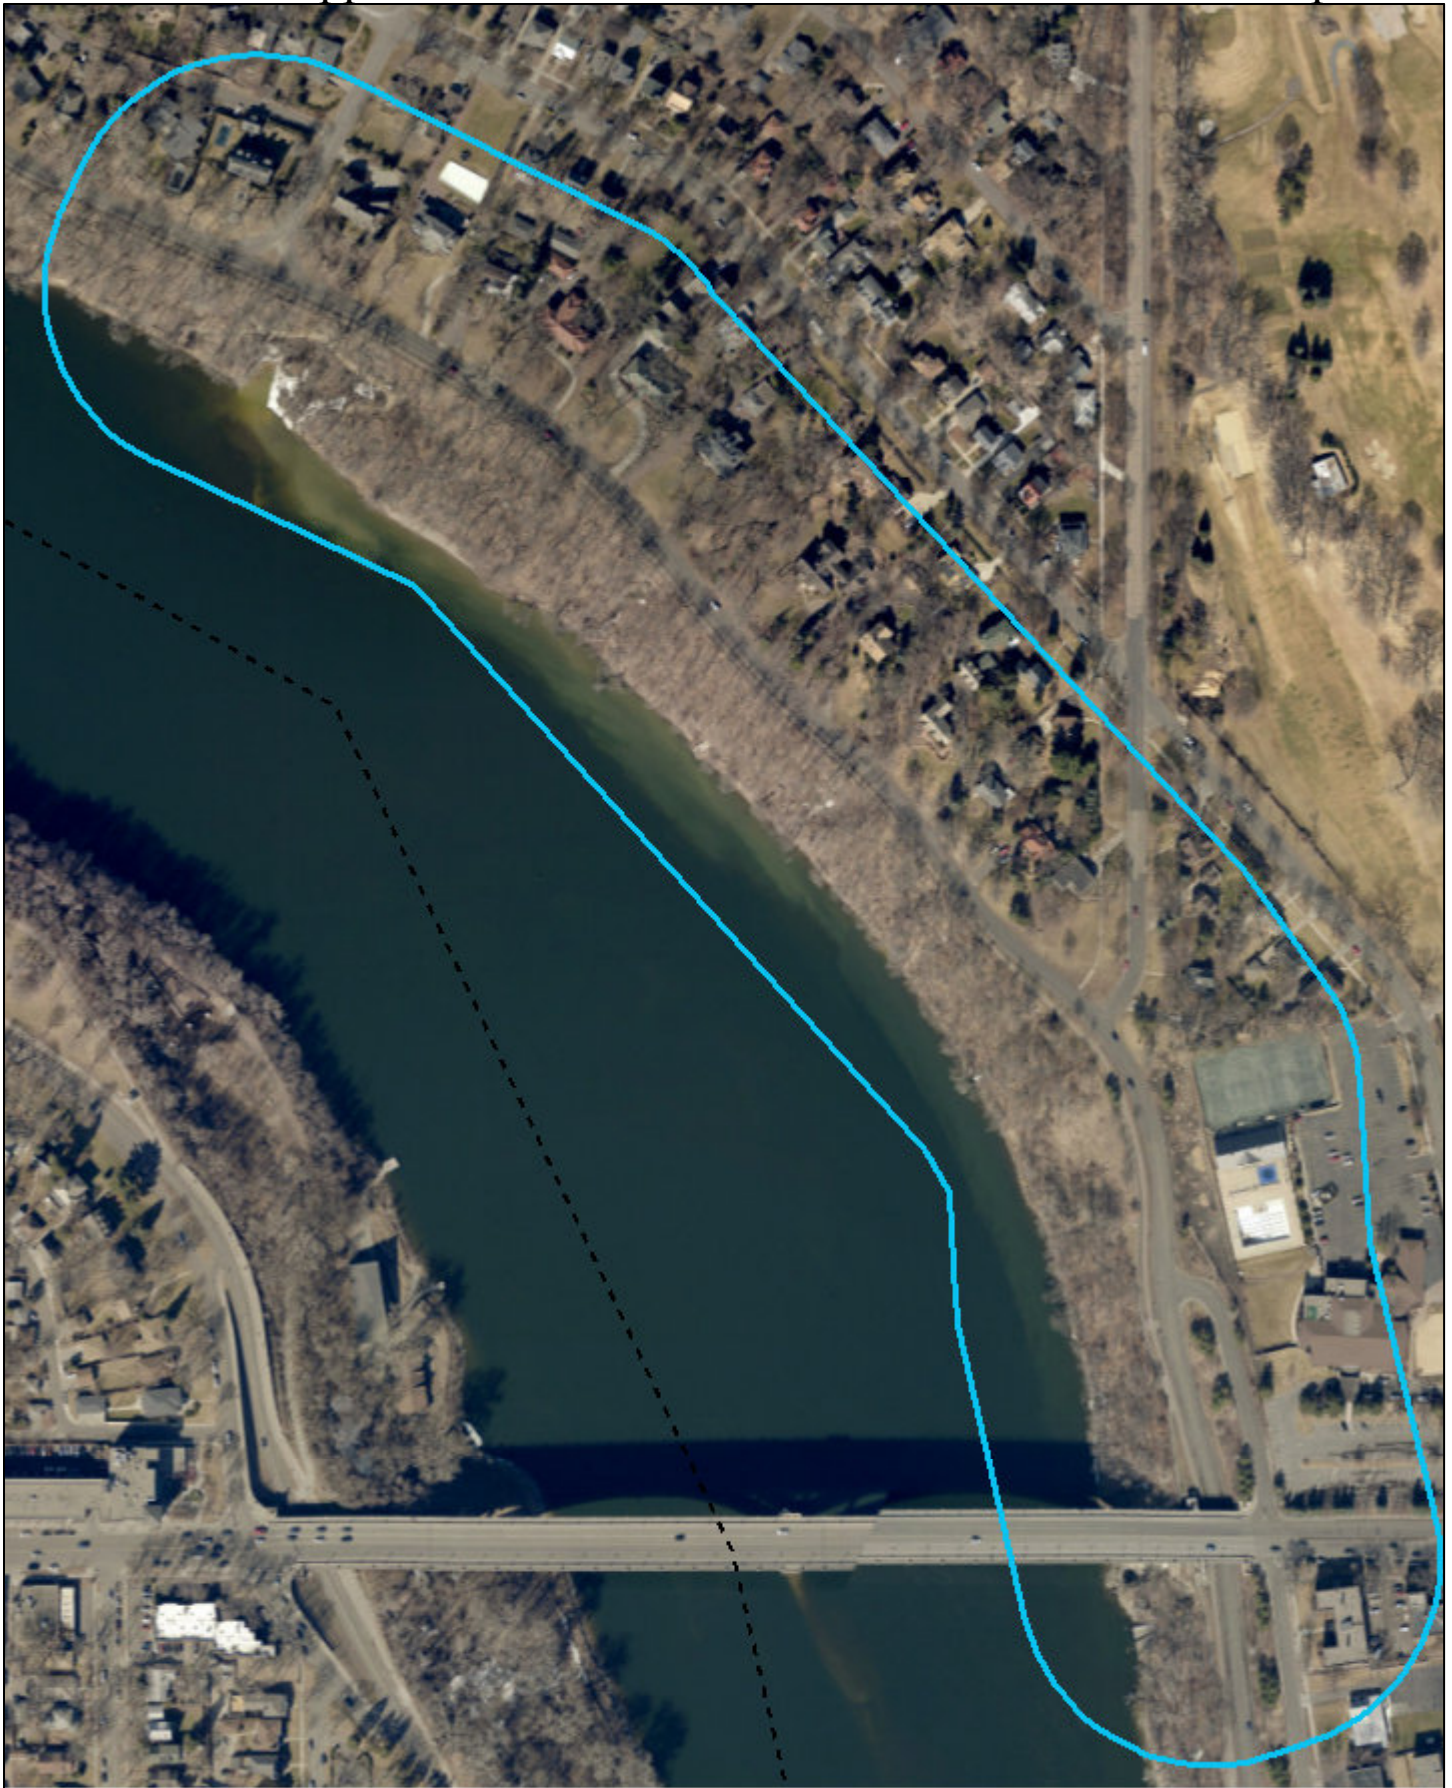

# On Mississippi River Blvd: from Eustis St. to Marshall Ave Map

000751 50.03  
Miles

Date: 7/23/2019 Time: 8:00:20 AM

Service Layer Credits: City of Saint Paul - Public Works

The City of Saint Paul Office of Technology cannot accept any responsibility for errors, omissions, or positional inaccuracy in this map.