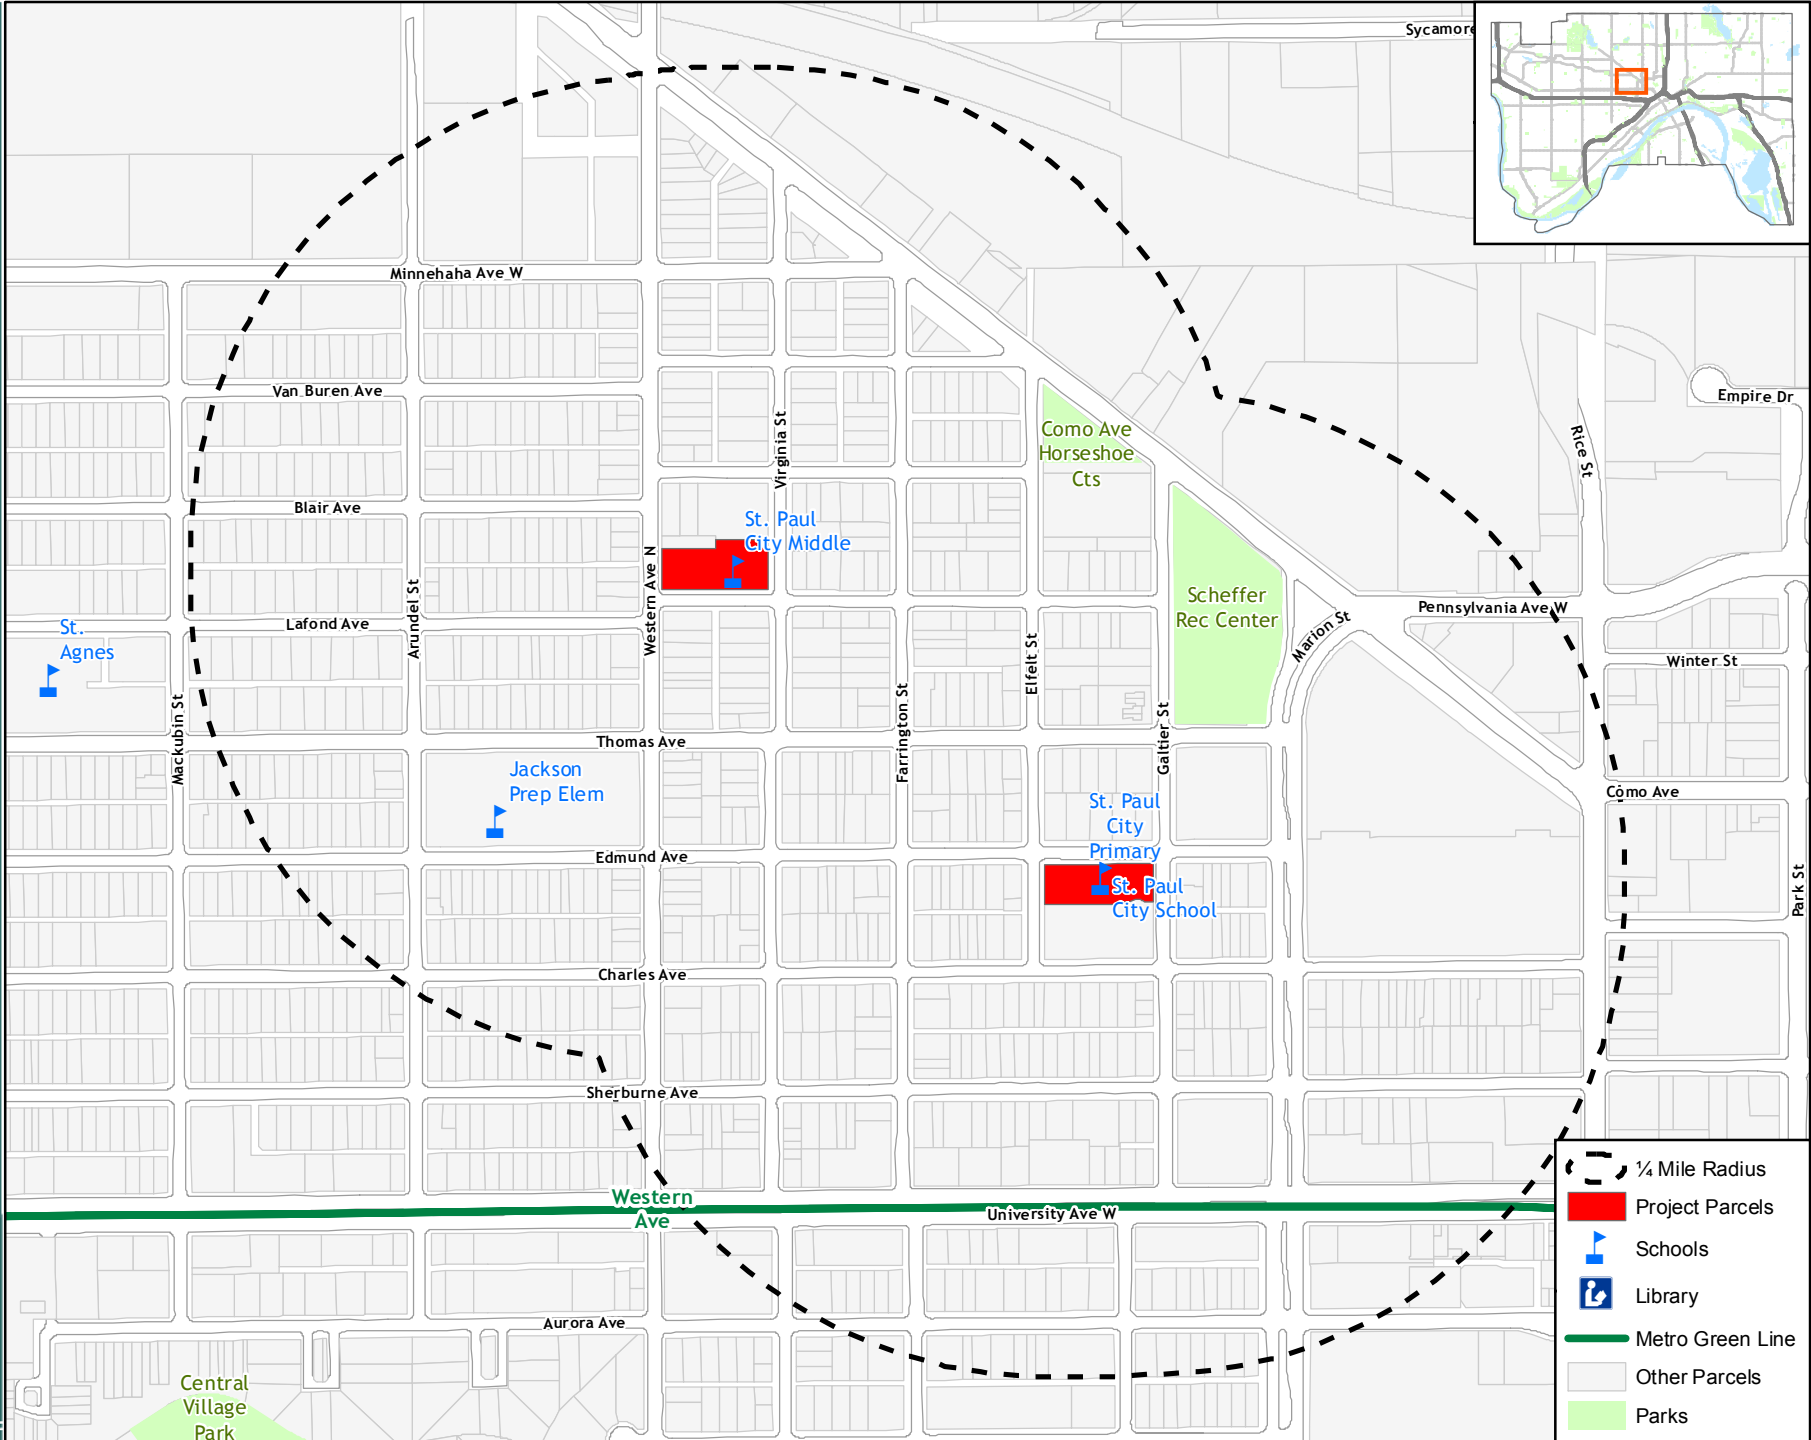

St. Paul City School Conduit Bond Refunding

- 1/4 Mile Radius
- Project Parcels
- Schools
- Library
- Metro Green Line
- Other Parcels
- Parks