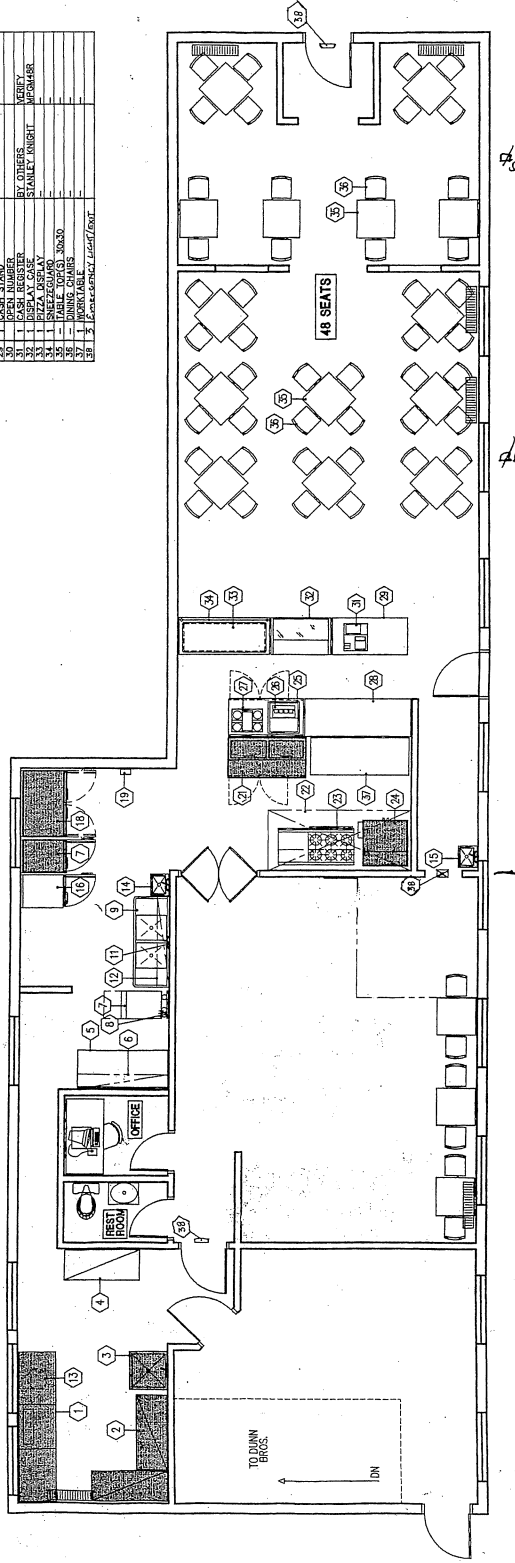

REVISIONS	

SHEET INDEX
FS-10 EQUIPMENT PLAN & LEGEND

PROGRESS PRINT
NOT FOR CONSTRUCTION

TOTAL SEATS: 48

DENOTES EXISTING EQUIPMENT

1571 Grand Ave
Grand Ave St Paul
MN 55105
Emel Sherzad
08-31-22

EQUIPMENT PLAN