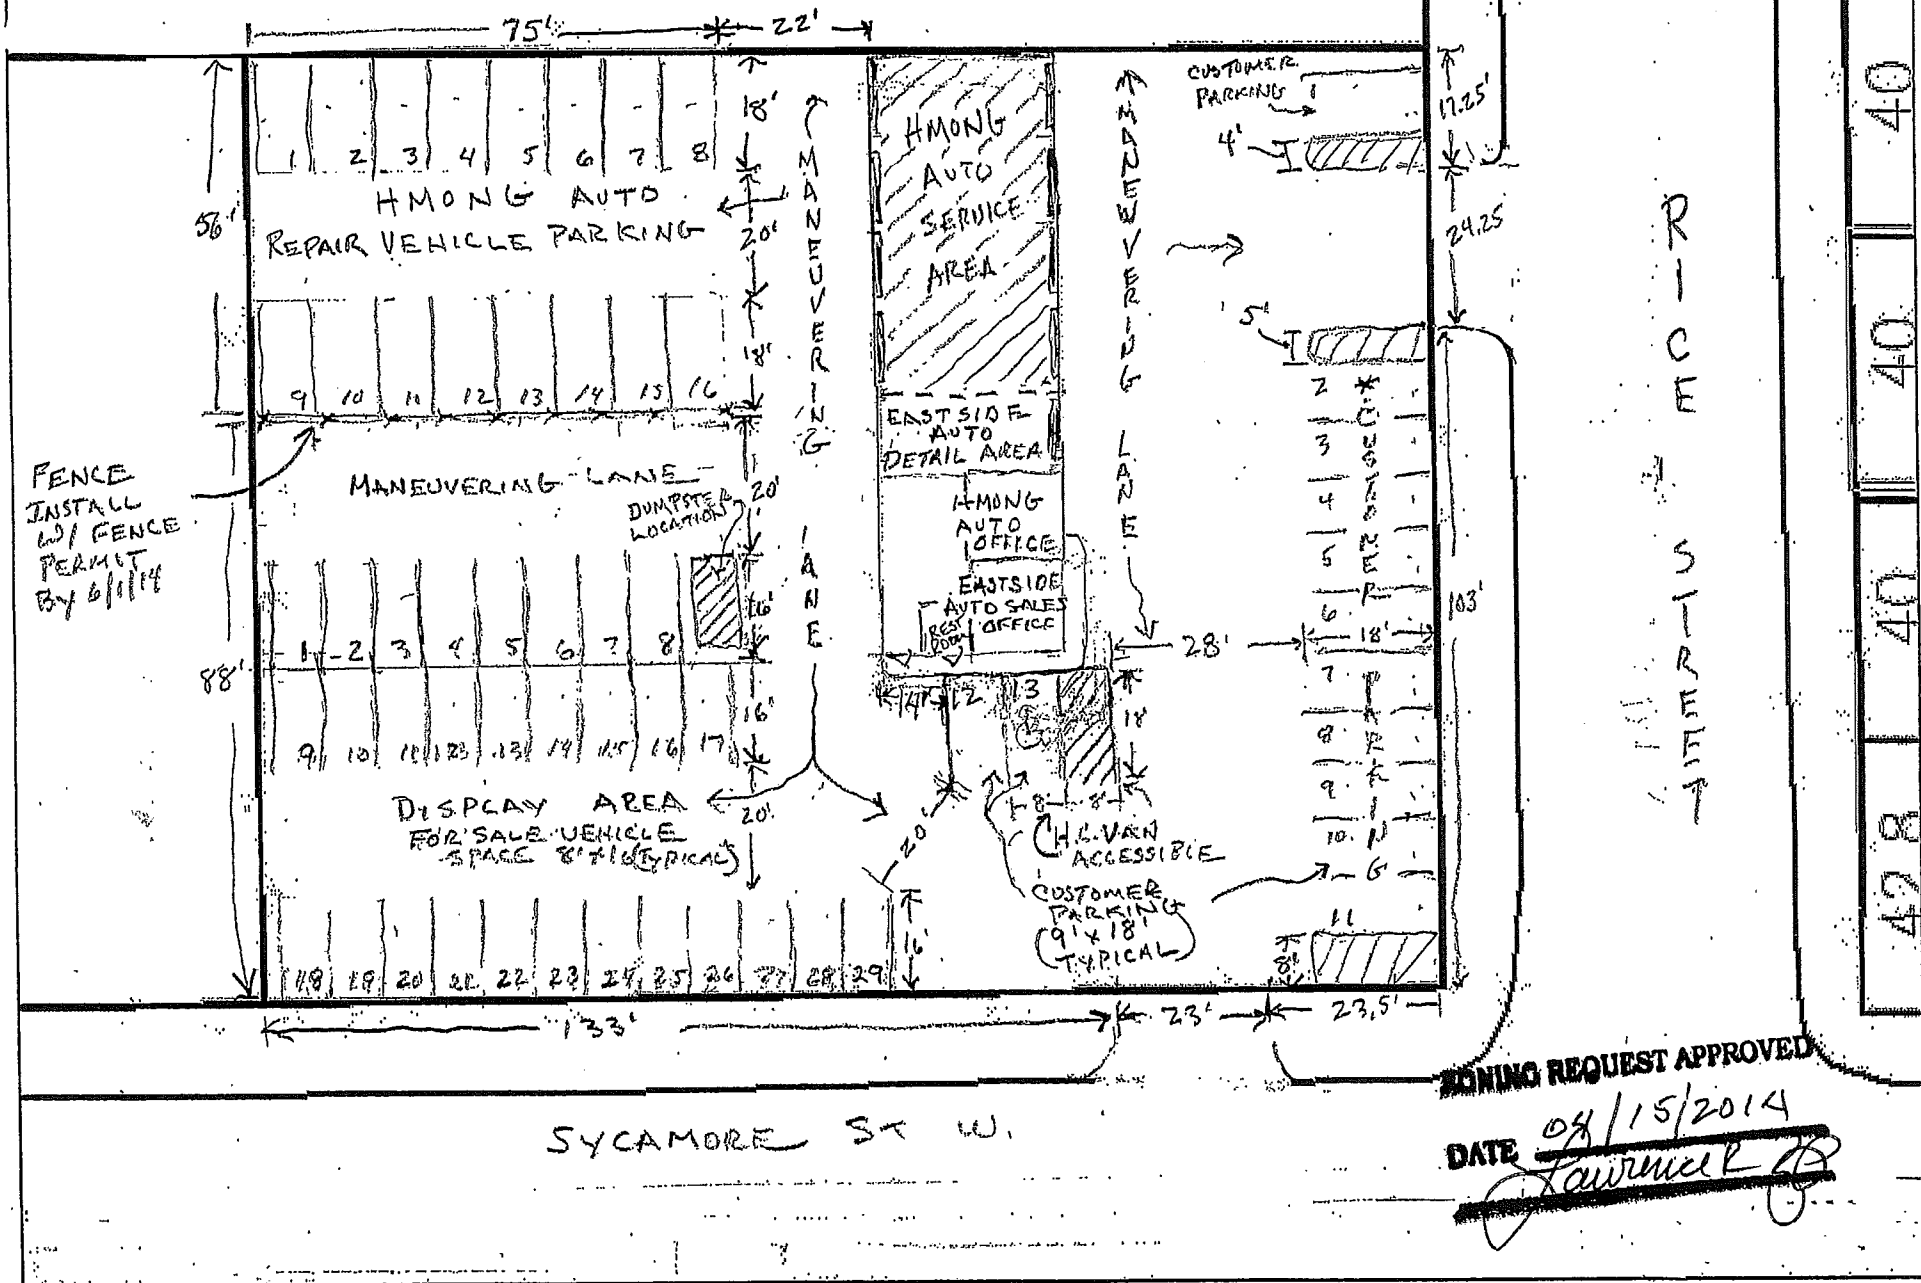

187 RICE - HMONG AUTO & EASTSIDE AUTO SALES

DATE 04/15/2014

SCALE 1" = 30'

ZONING REQUEST APPROVED
 DATE 04/15/2014
 [Signature]

40
40
40
42 8