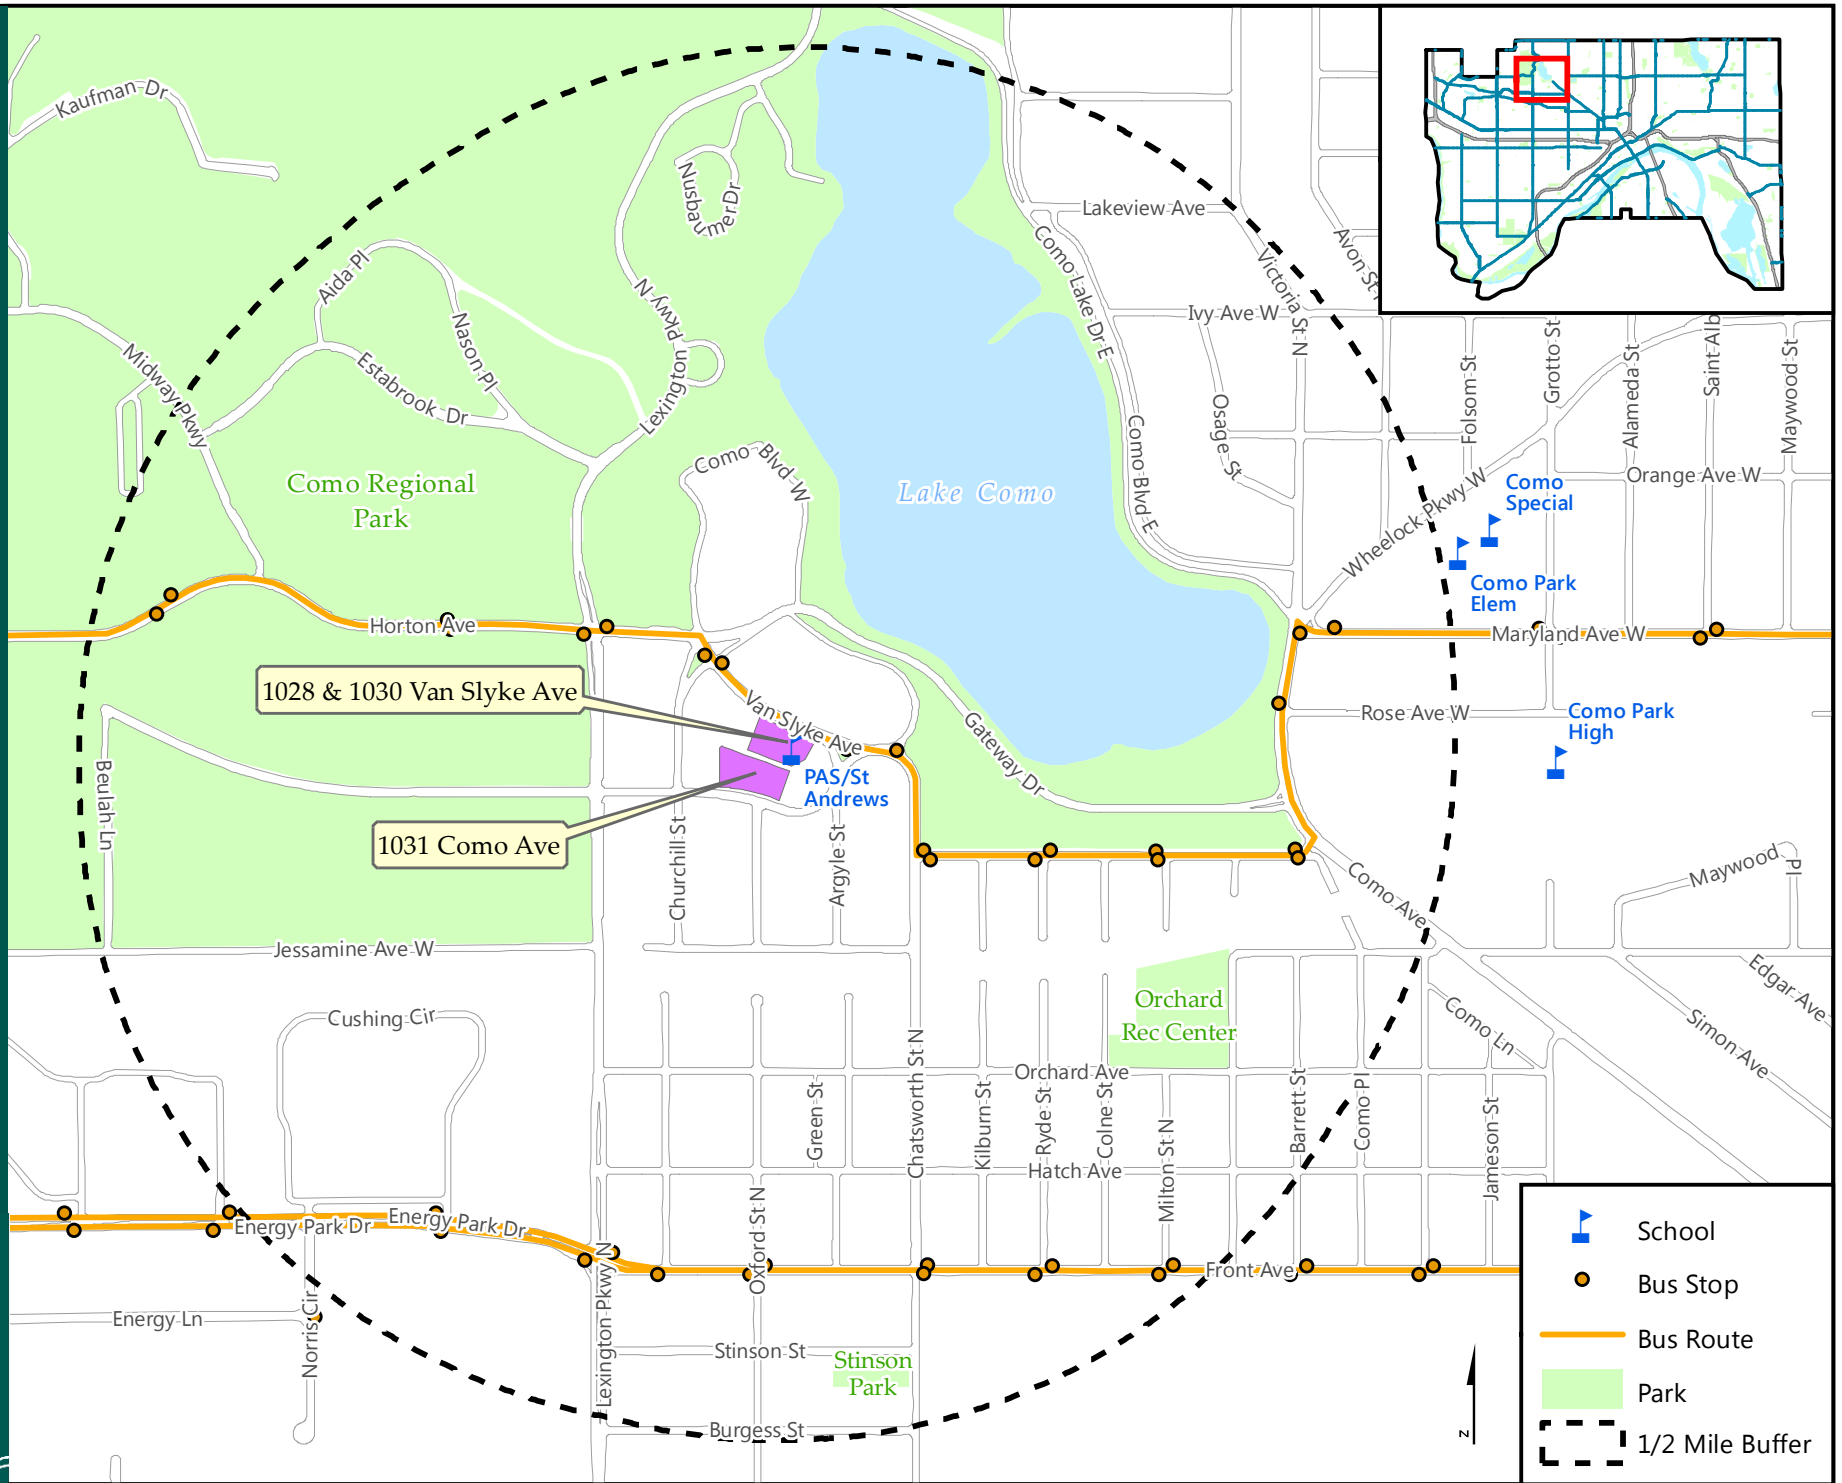

# Twin Cities German Immersion Charter School

1028 & 1030 Van Slyke Ave

1031 Como Ave

PAS/St Andrews

-  School
-  Bus Stop
-  Bus Route
-  Park
-  1/2 Mile Buffer