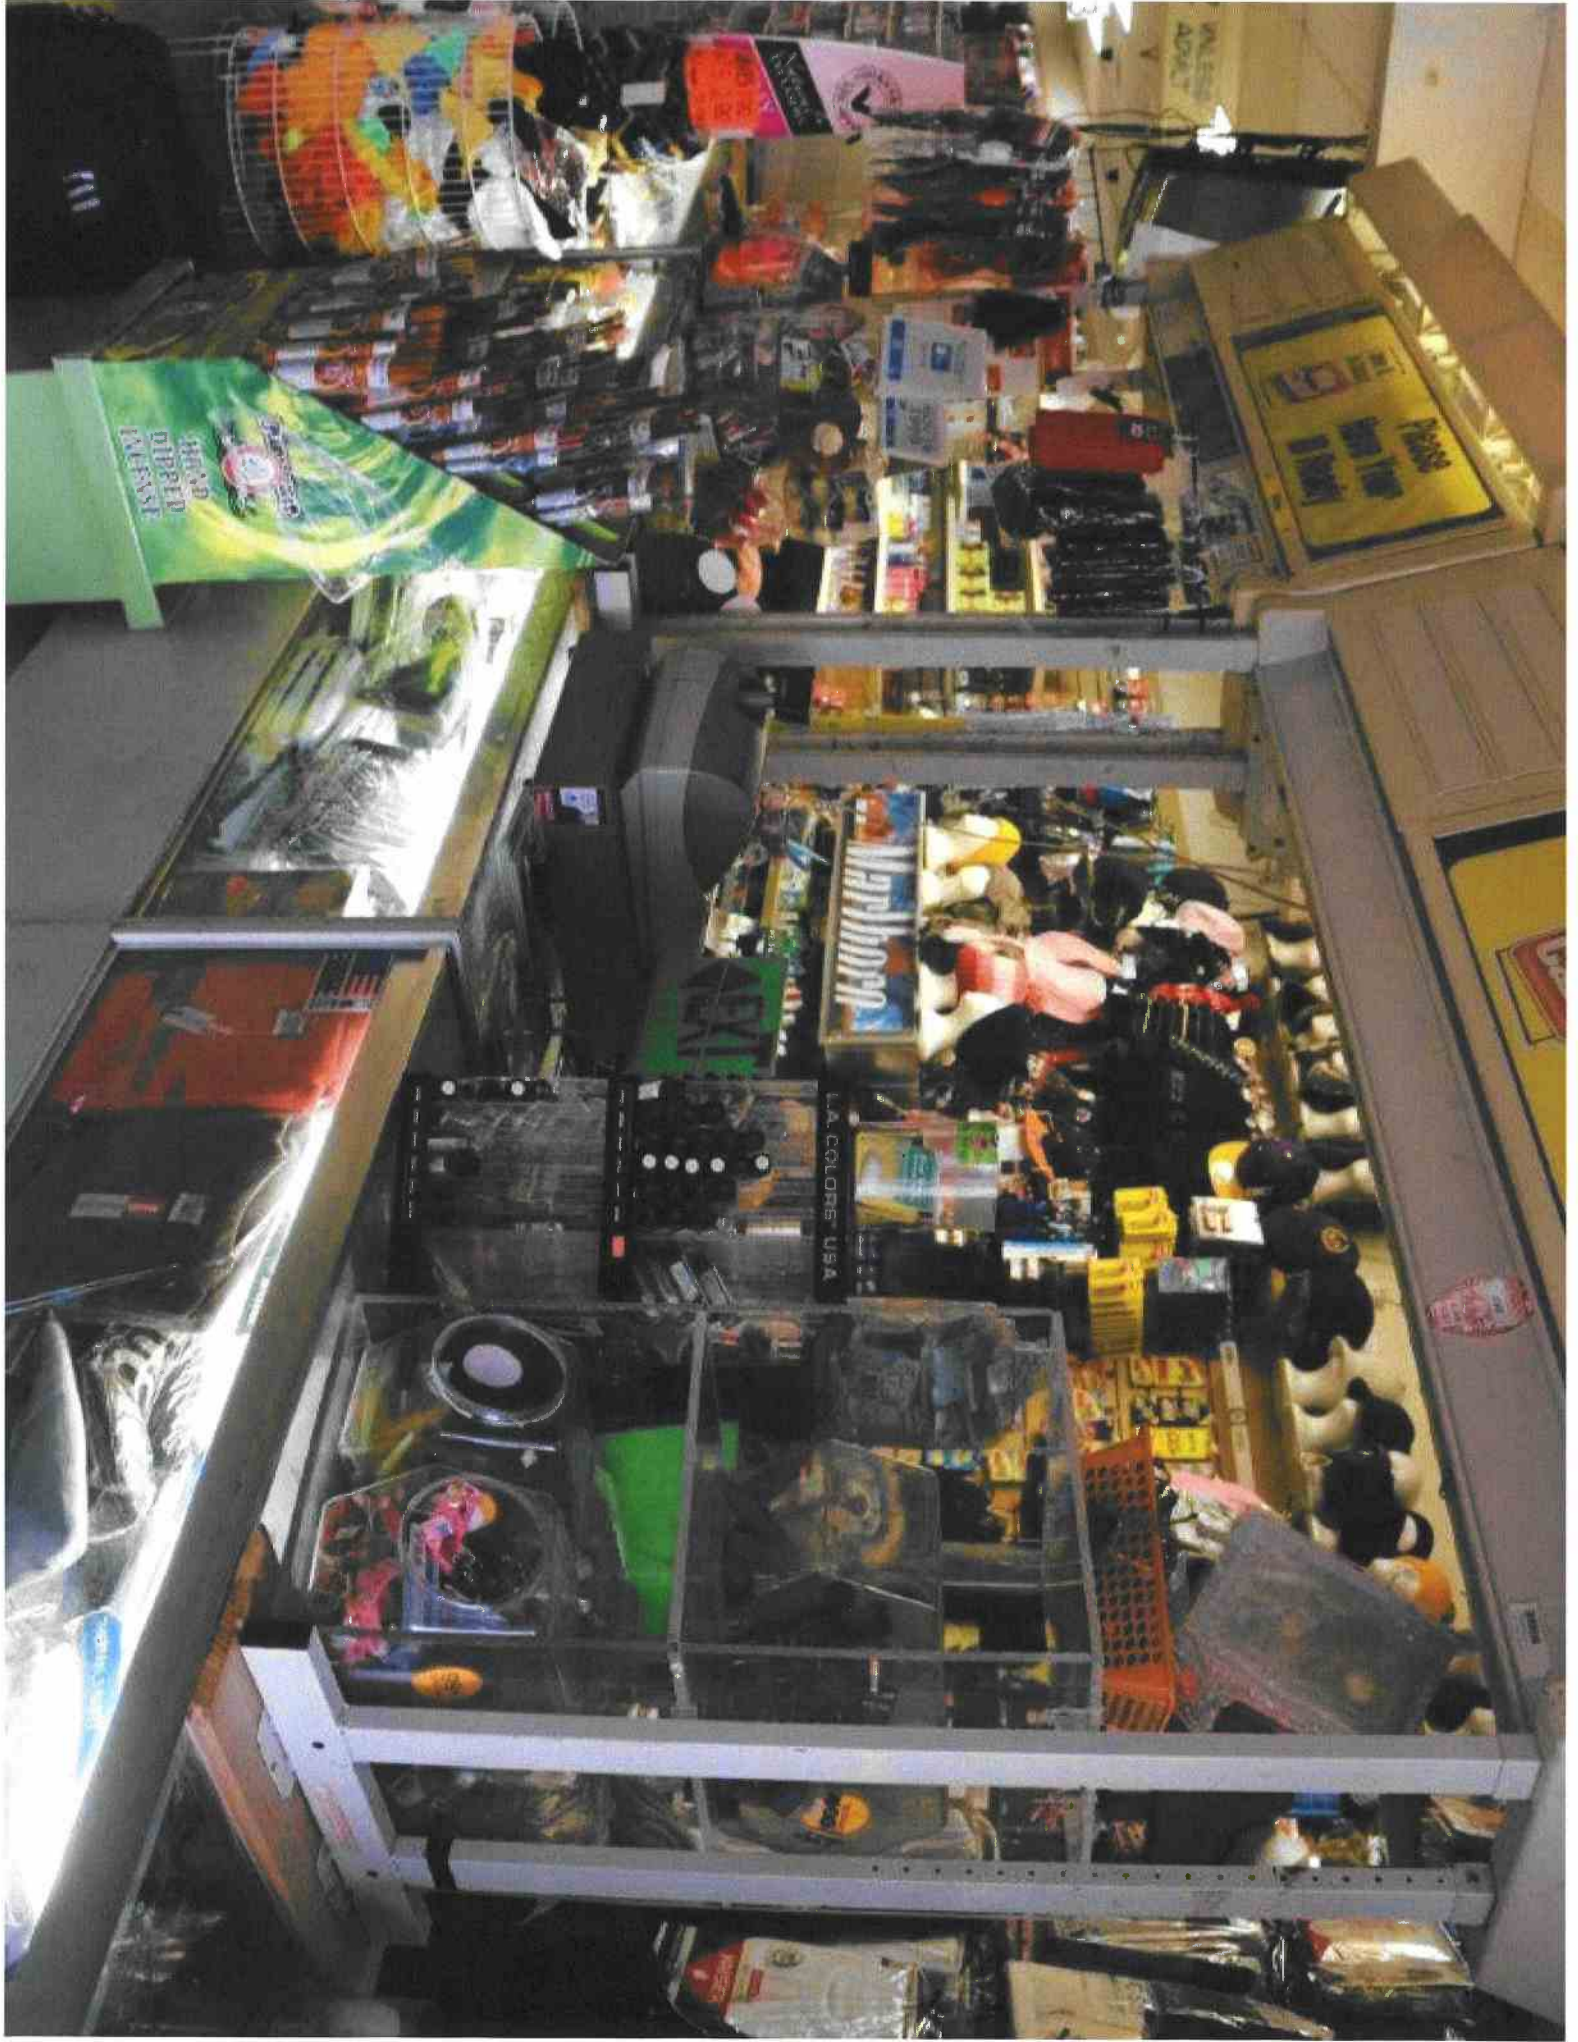

DOLLAR PLUS

DOLLAR

DO LLAR PLUS

SR
ROCKSTAR
LOTTERING
560

OPEN

Do not breathe

A Smile
Debbie
SUCKS

2

3

NAIL LACQUER
Nail Lacquers

ST. PAUL
POLICE

NO REFUNDS - EXCHANGES

PLEASE SEE
FOOD/DRINK CENTER
off hours & left of hours

KITTEN

EXIT

GREAT VALUE GREENING