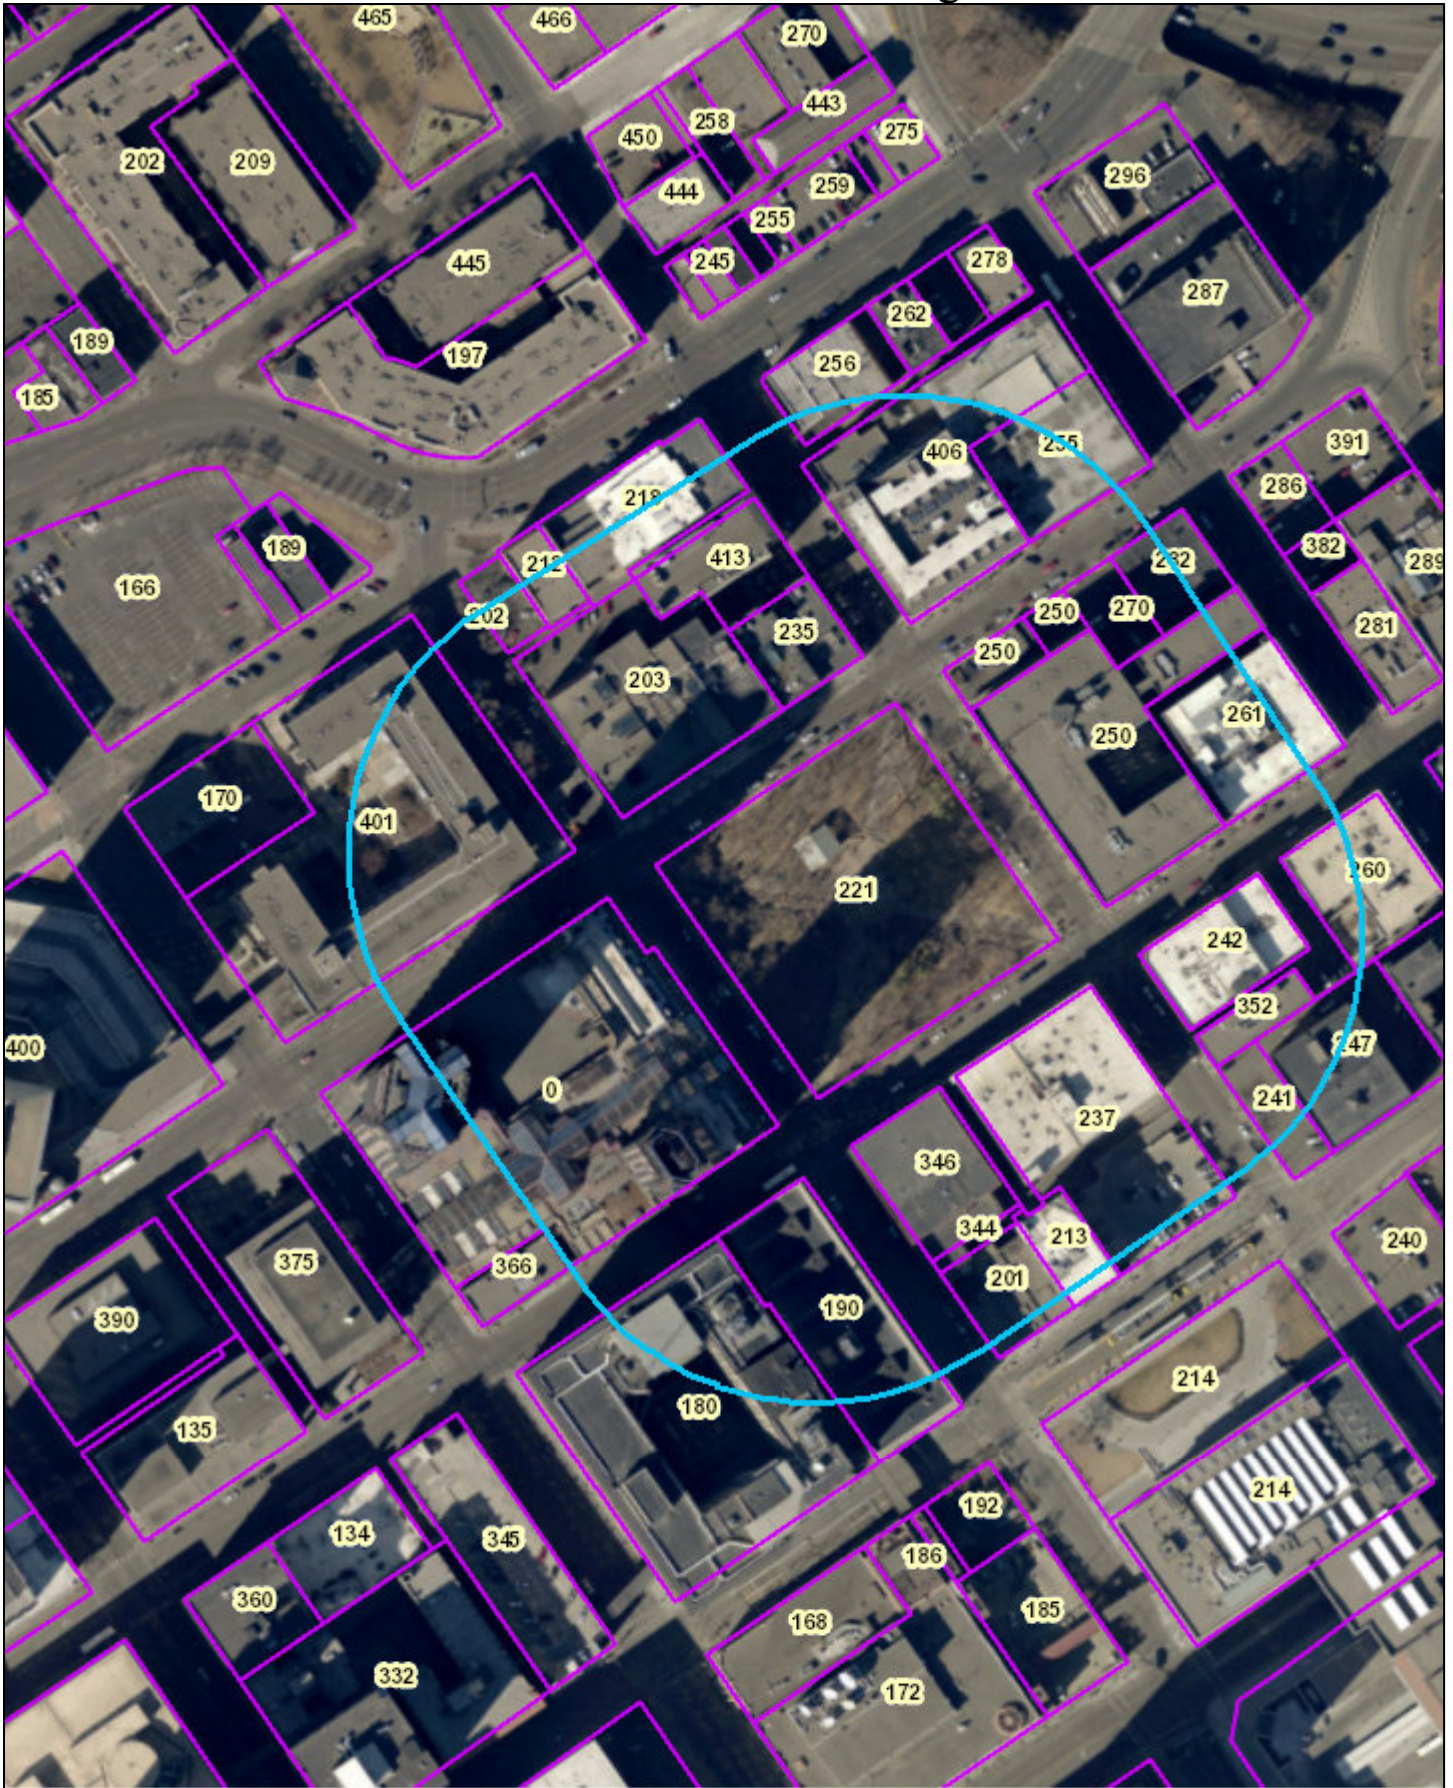

# Music in Mears June 7th - Aug 30th

0.00 0.02 Miles

Date: 4/3/2018 Time: 10:24:23 AM

Service Layer Credits: OTC GIS

The City of Saint Paul Office of Technology cannot accept any responsibility for errors, omissions, or positional inaccuracy in this map.