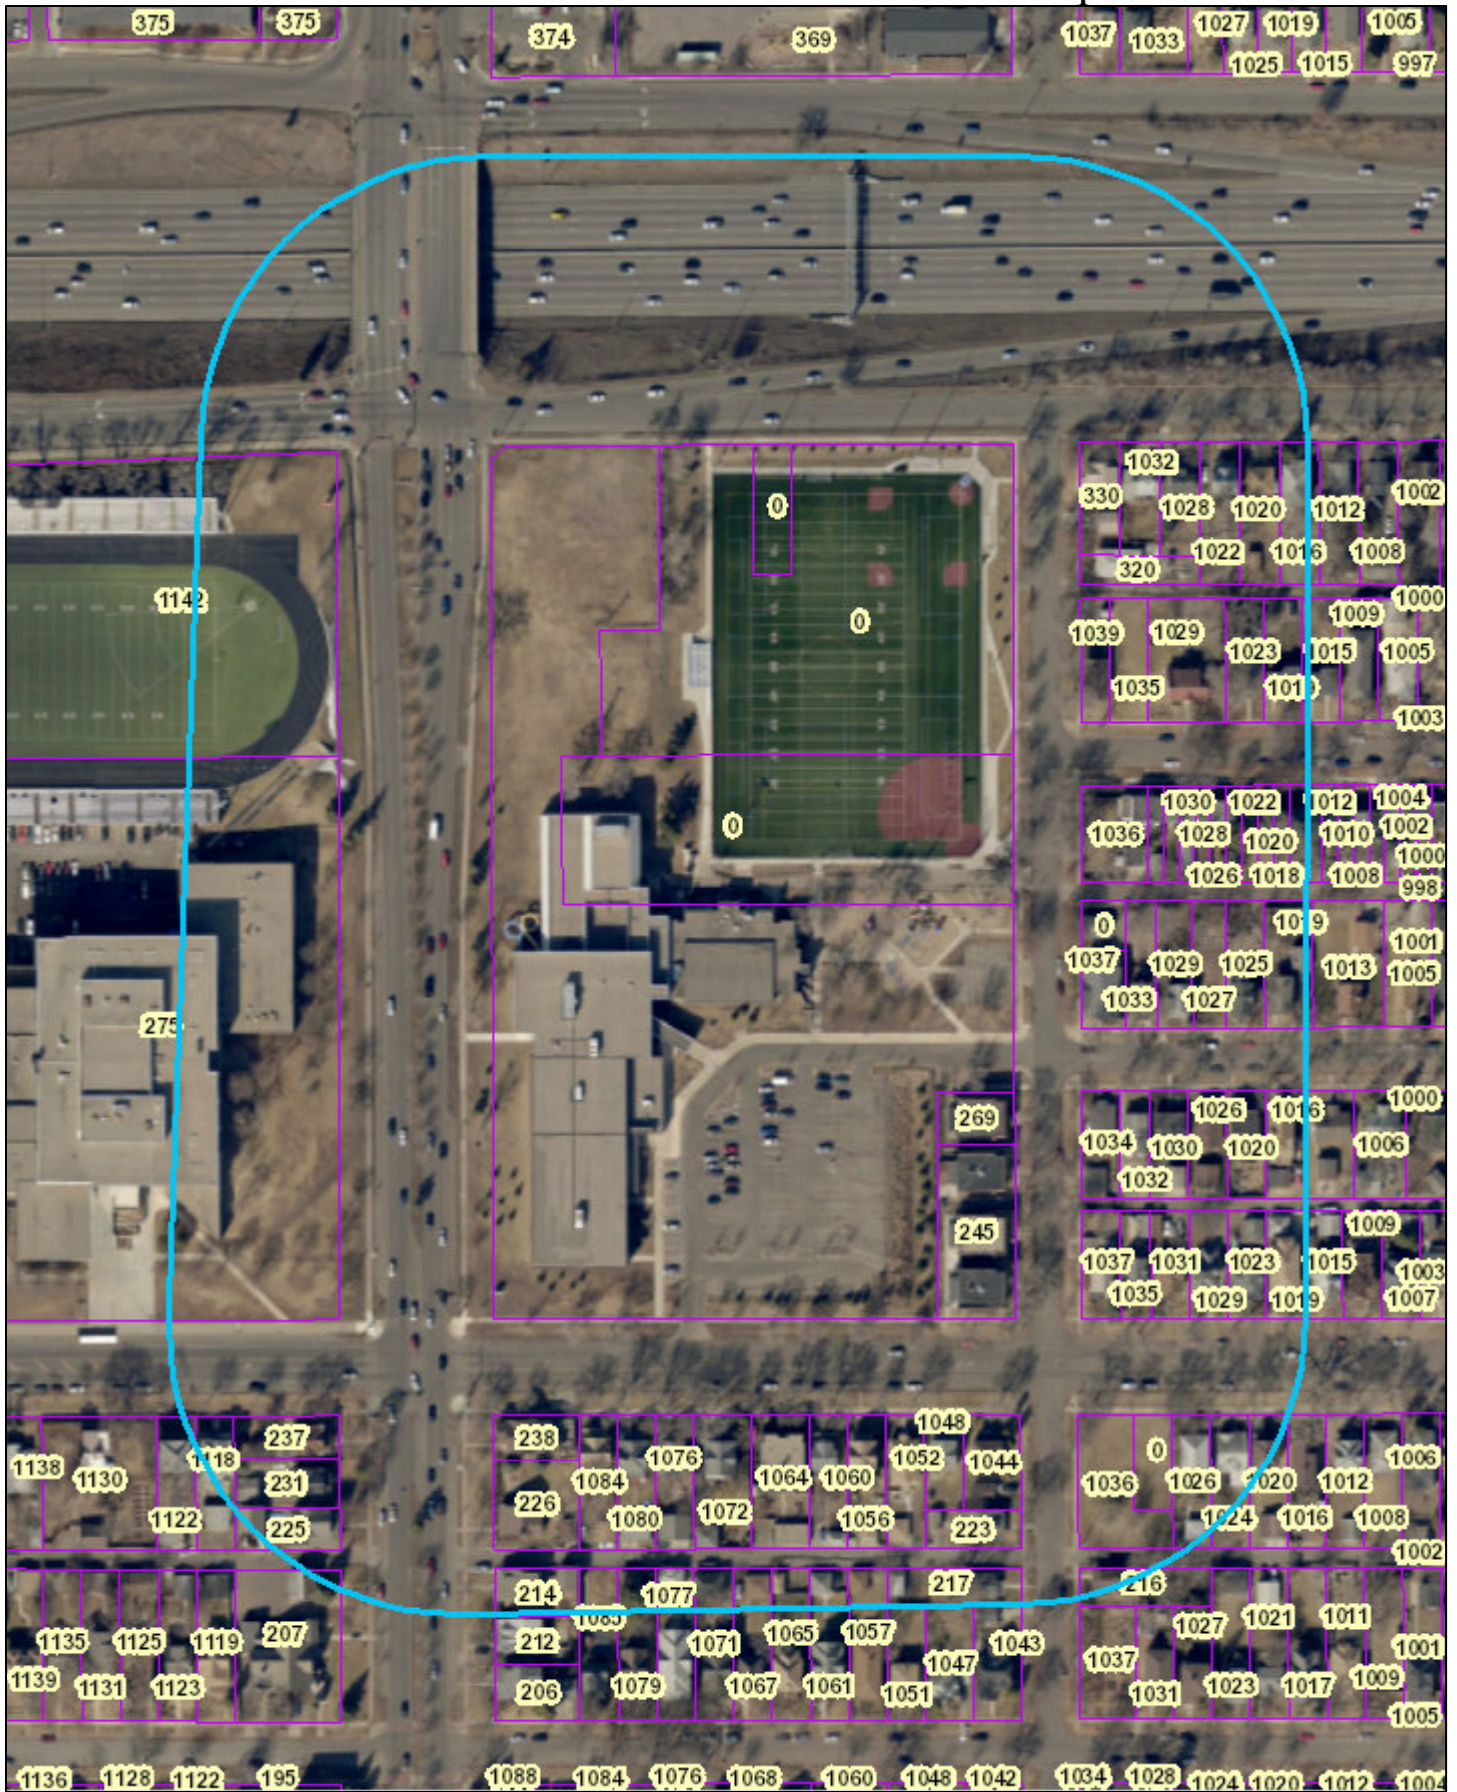

Tawfit Islamic Center - Eidul - Fitr Map

0.00 0.02 Miles

Date: 4/23/2019 Time: 1:04:21 PM

Service Layer Credits: City of Saint Paul - Public Works

N

The City of Saint Paul Office of Technology cannot accept any responsibility for errors, omissions, or positional inaccuracy in this map.