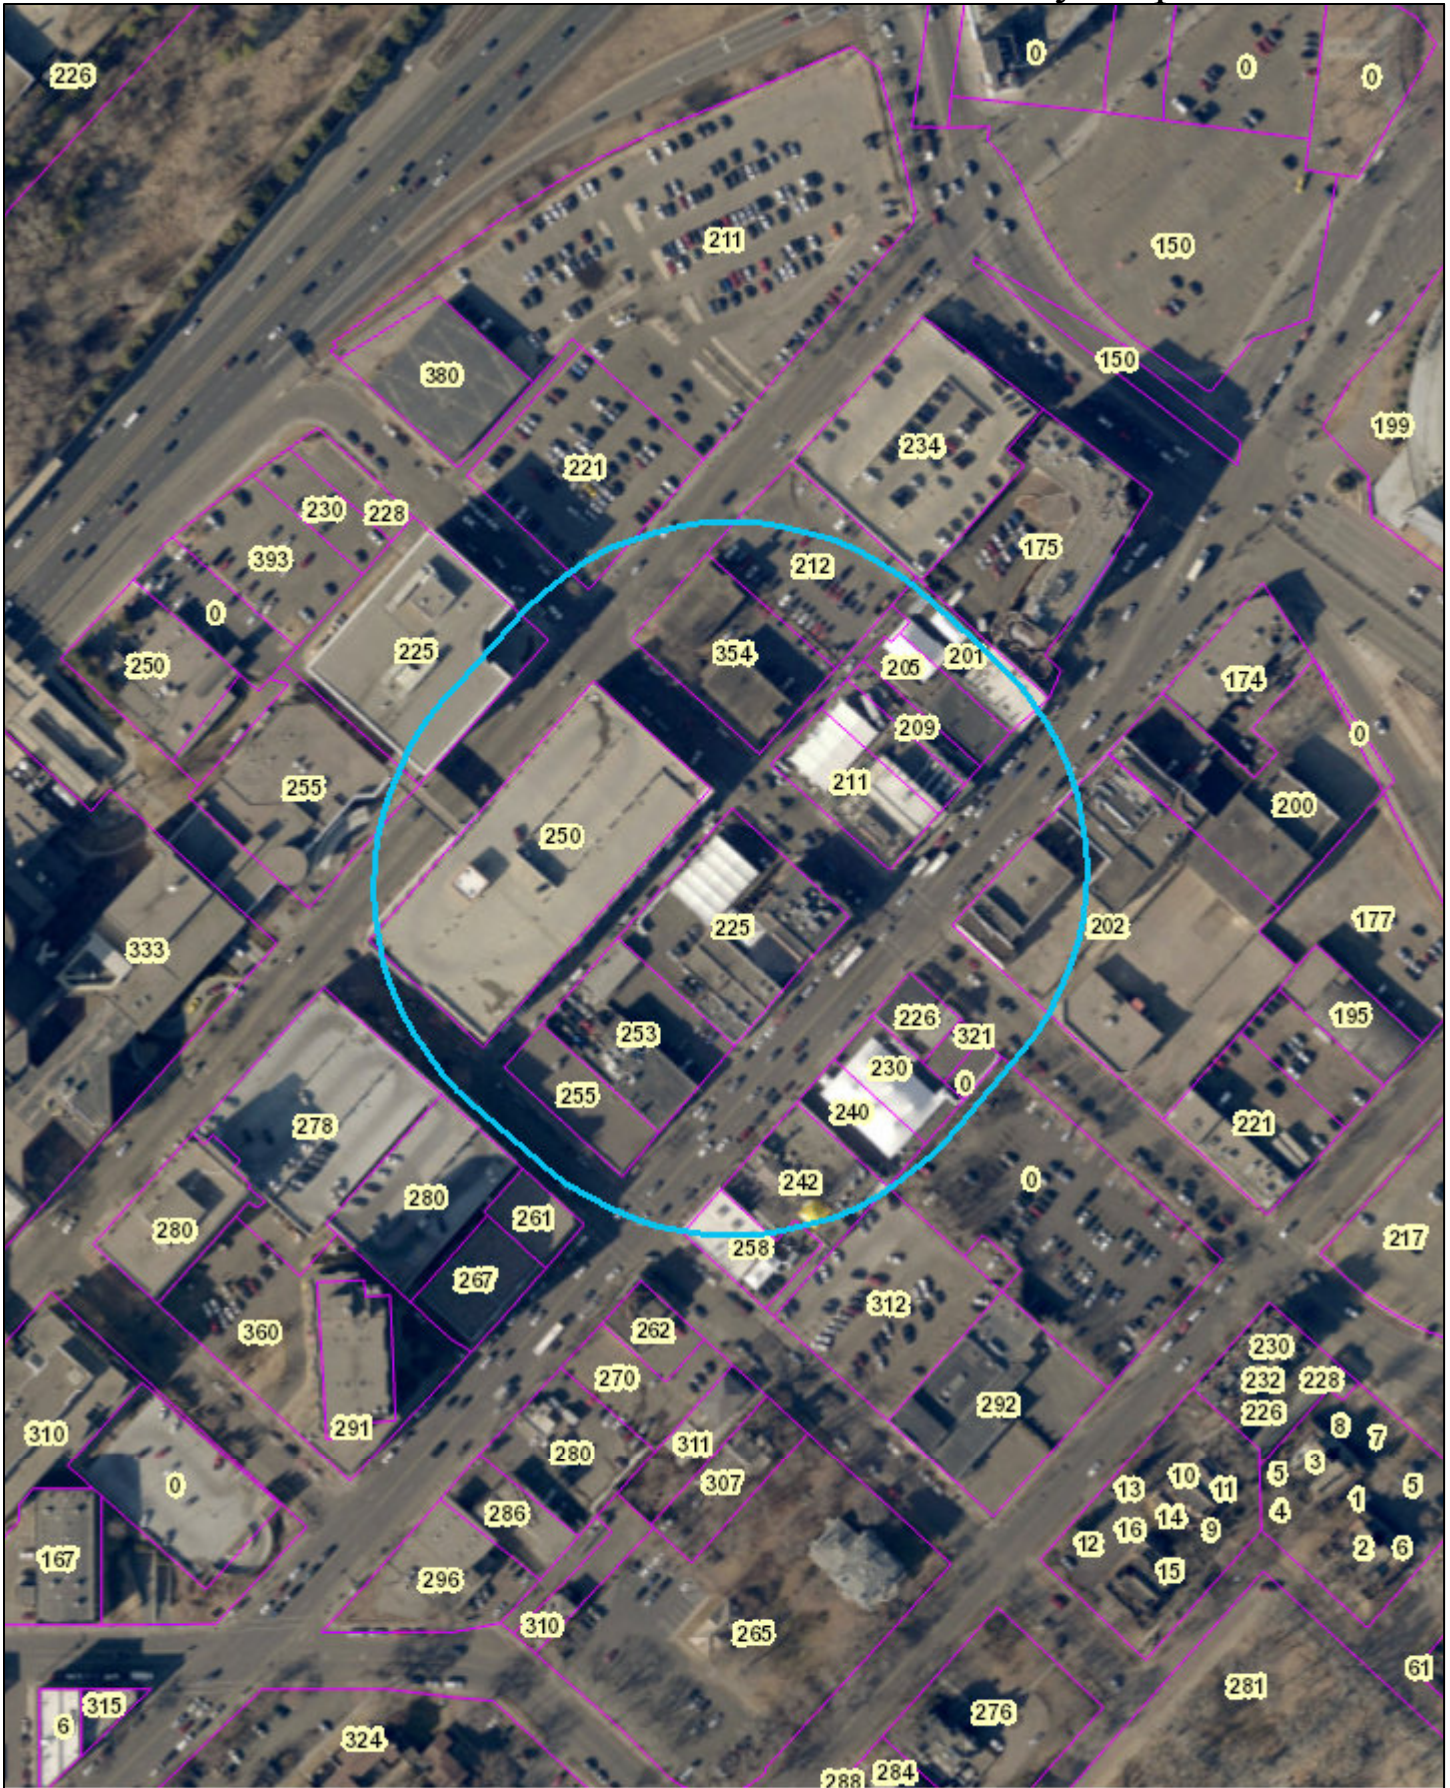

Patrick McGovern's Pub - Pre-St. PD Party Map

0.00 0.02
Miles

Date: 1/30/2019 Time: 11:03:41 AM

Service Layer Credits: OTC GIS
City of Saint Paul - Public Works

The City of Saint Paul Office of Technology cannot accept any responsibility for errors, omissions, or positional inaccuracy in this map.