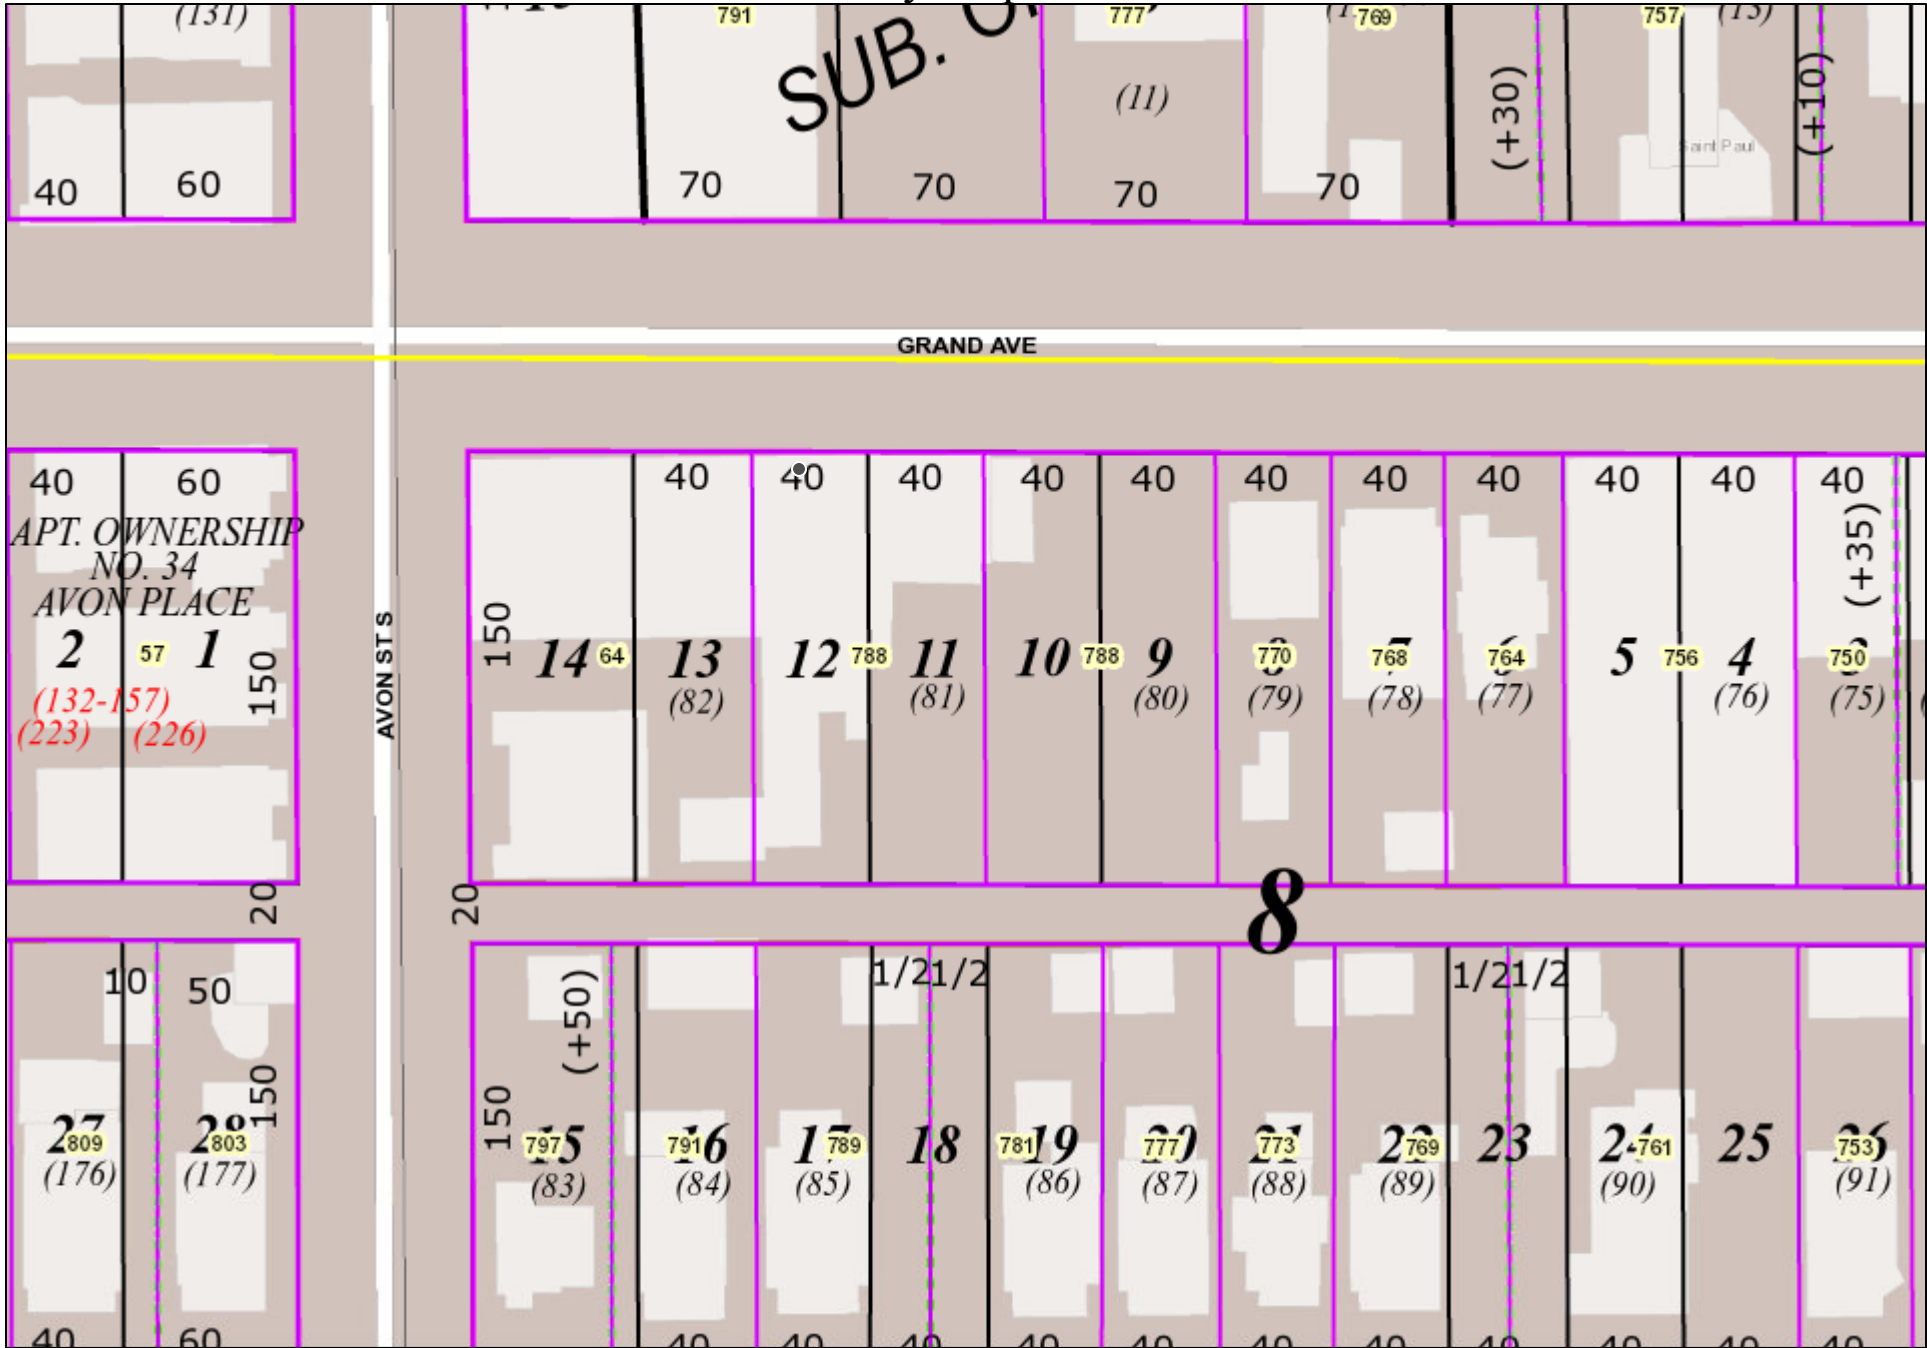

# My Map

0 0.008.006 0.012 Miles Date: 4/4/2018 Time: 8:23:31 AM

Service Layer Credits: OTC GIS

The City of Saint Paul Office of Technology cannot accept any responsibility for errors, omissions, or positional inaccuracy in this map.