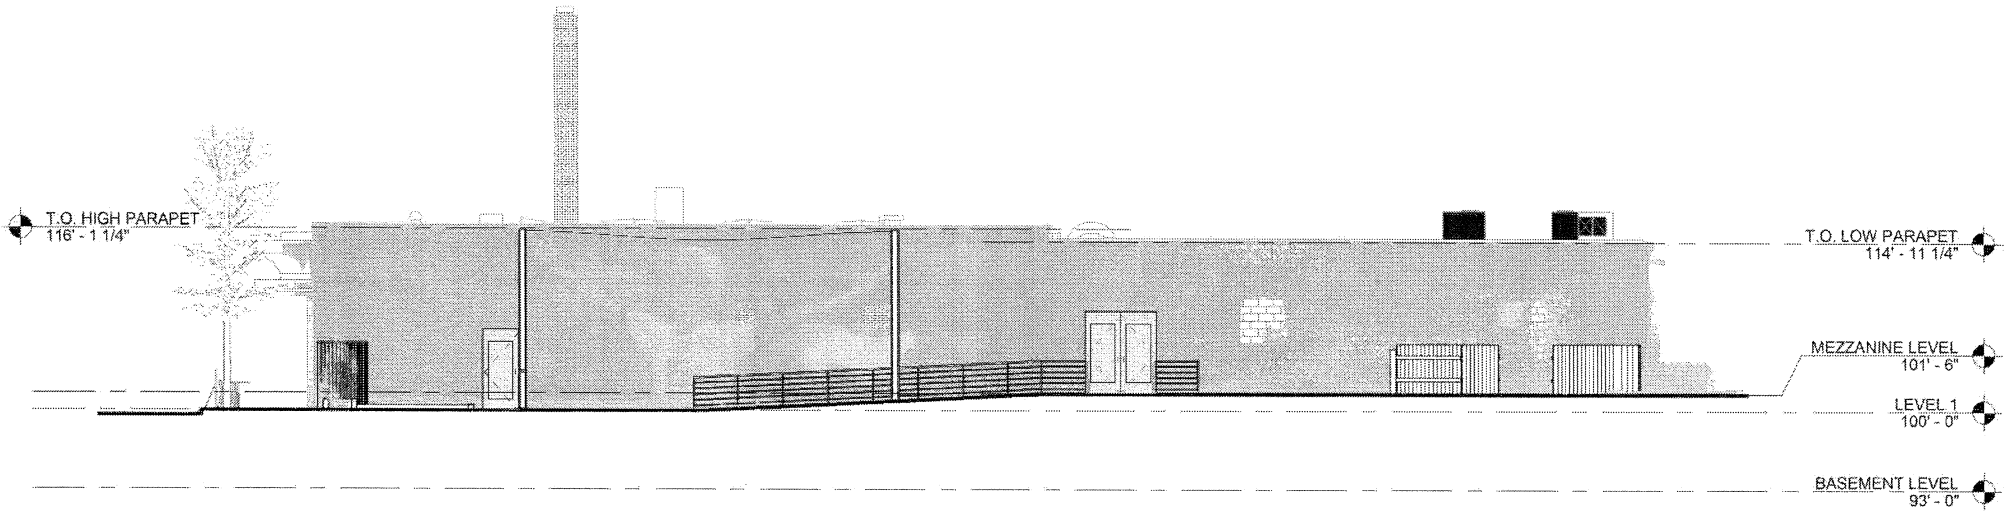

# 1 CONCEPTUAL RENDERING

03 SCALE:

Project #	2011-219
Client /	Author
Date	09/08/22

03

BLACK HART  
1415 University Ave W  
St Paul, MN 55104

NewStudio | architecture

1 CONCEPTUAL EXT ELEV - EAST

02 SCALE: 3/32" = 1'-0"

Project #	2017-09
Drawn By	Author
Date	09/28/20
<b>02</b>	