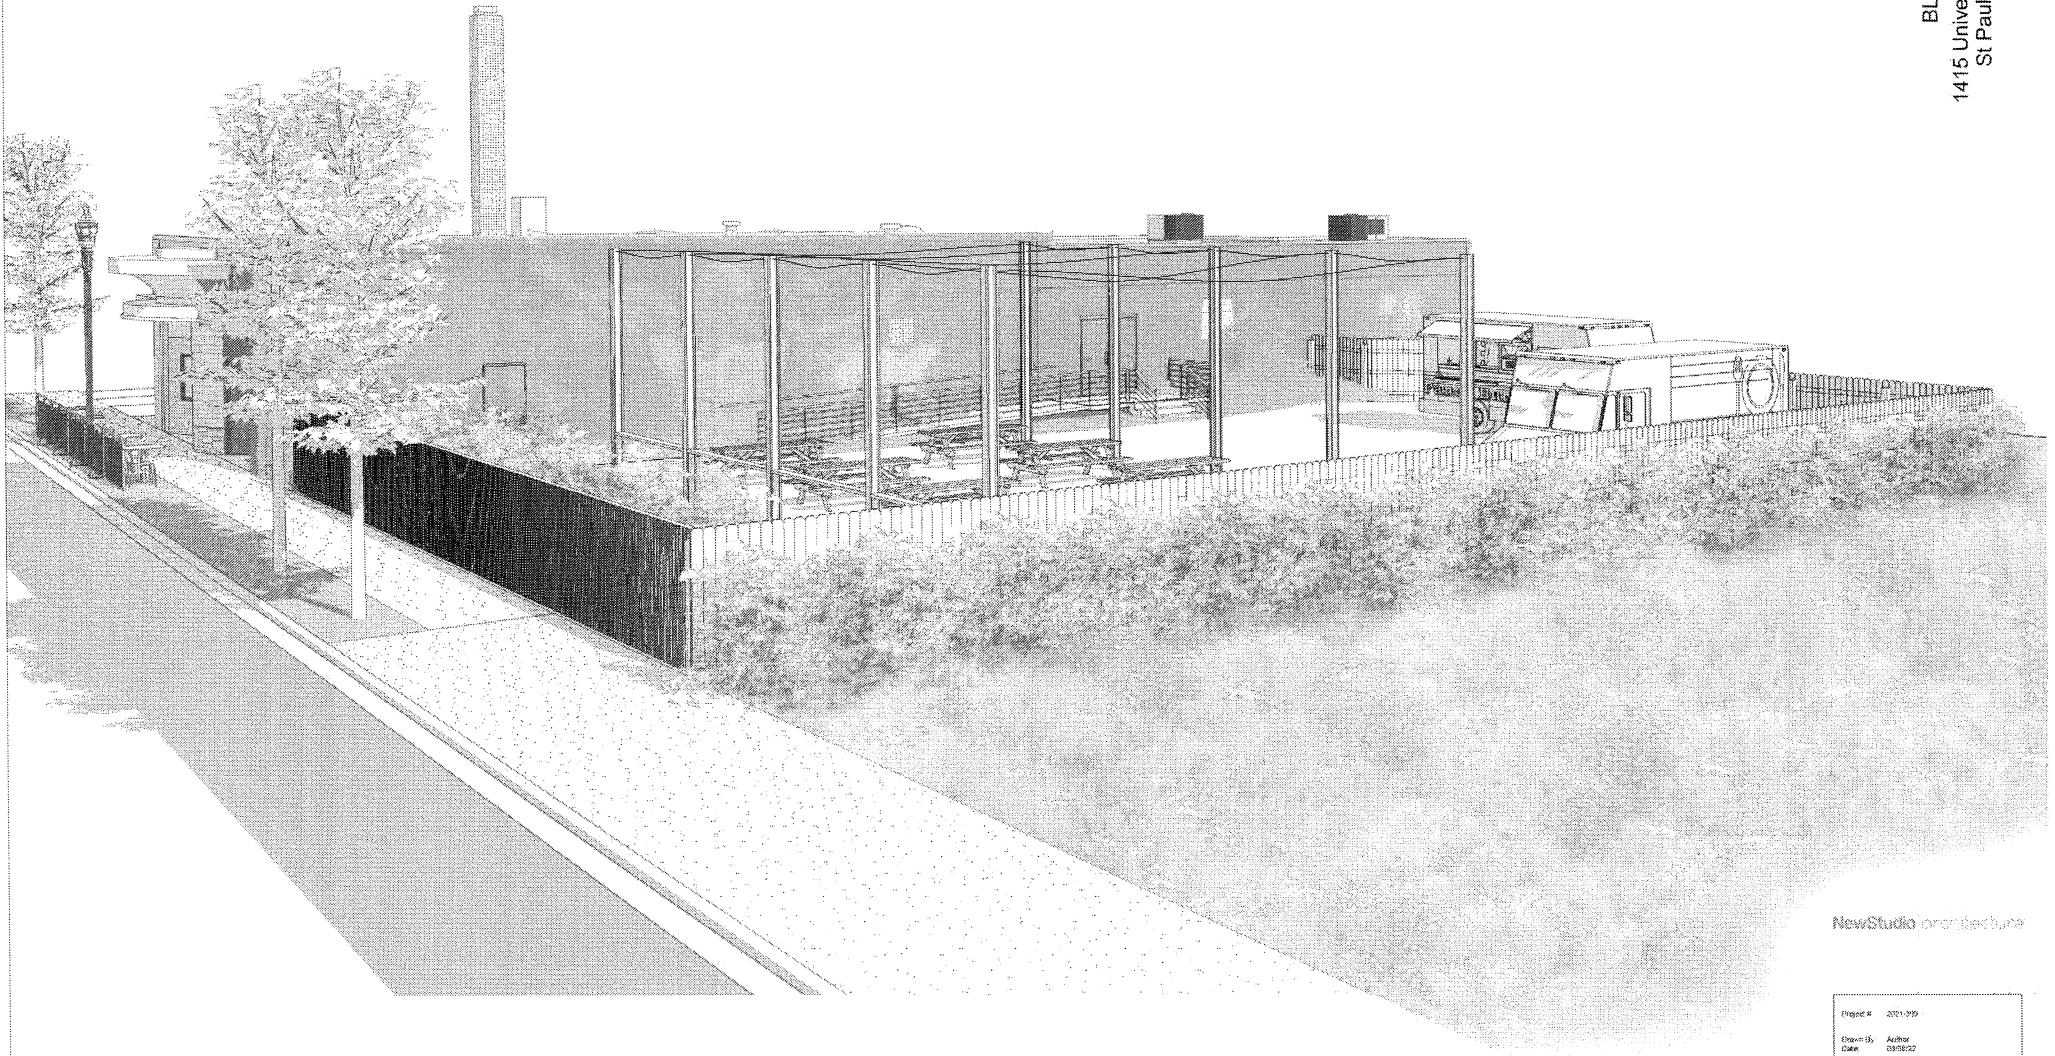

1 CONCEPTUAL SITE PLAN

01 SCALE: 1" = 20'-0"

NewStudio|architecture

Project	2021-209
Project No.	Author
Date	06/08/22

BLACK HART  
1415 University Ave W  
St Paul, MN 55104

BLACK HART  
1415 University Ave W  
St Paul, MN 55104

NewStudio architecture

# 1 CONCEPTUAL RENDERING

03 SCALE:

Project #	2011-219
Client /	Author
Date	09/08/22

03

BLACK HART  
1415 University Ave W  
St Paul, MN 55104

NewStudio | architecture

1 CONCEPTUAL EXT ELEV - EAST

02 SCALE: 3/32" = 1'-0"

Project #	2017-09
Drawn By	Author
Date	09/28/20
<b>02</b>	