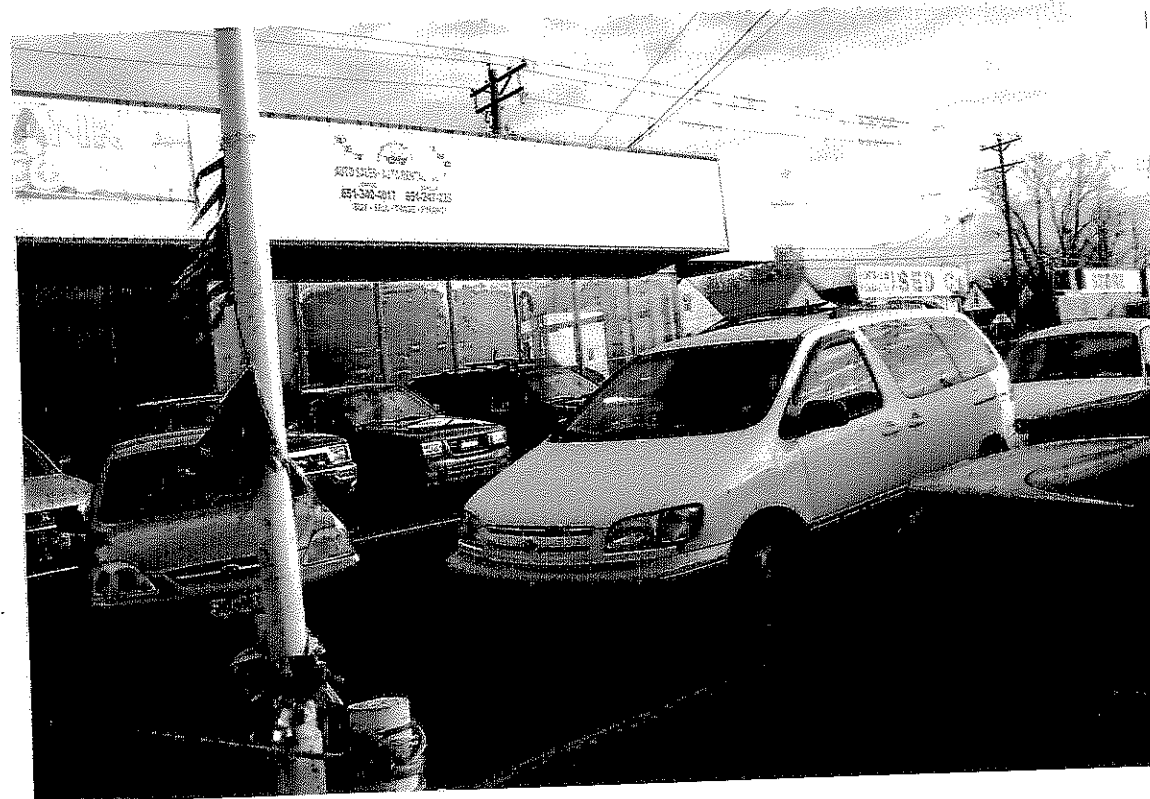

To MANY Signs ON Buildings

Shops with TIRES OUTSIDE

Signs

JUNK DROPPED IN ALLEY

1176 DALE

ST PAUL REC DEPT. ON DALE

STREAMERS &

Flags CONDITION

DISASSEMBLED CAR
ON RICE STREET

CAR LOT NO

PRICE SIGNS

CAR LOTS NO SIGNS

Weeds

FRONT STREET

DALE STREET

FRONT STREET

CARS PARKED IN DEALER LOT

TREE IN ALLEY
REMOVAL ?
1120 HAMLINE
FORESTRY SECTION