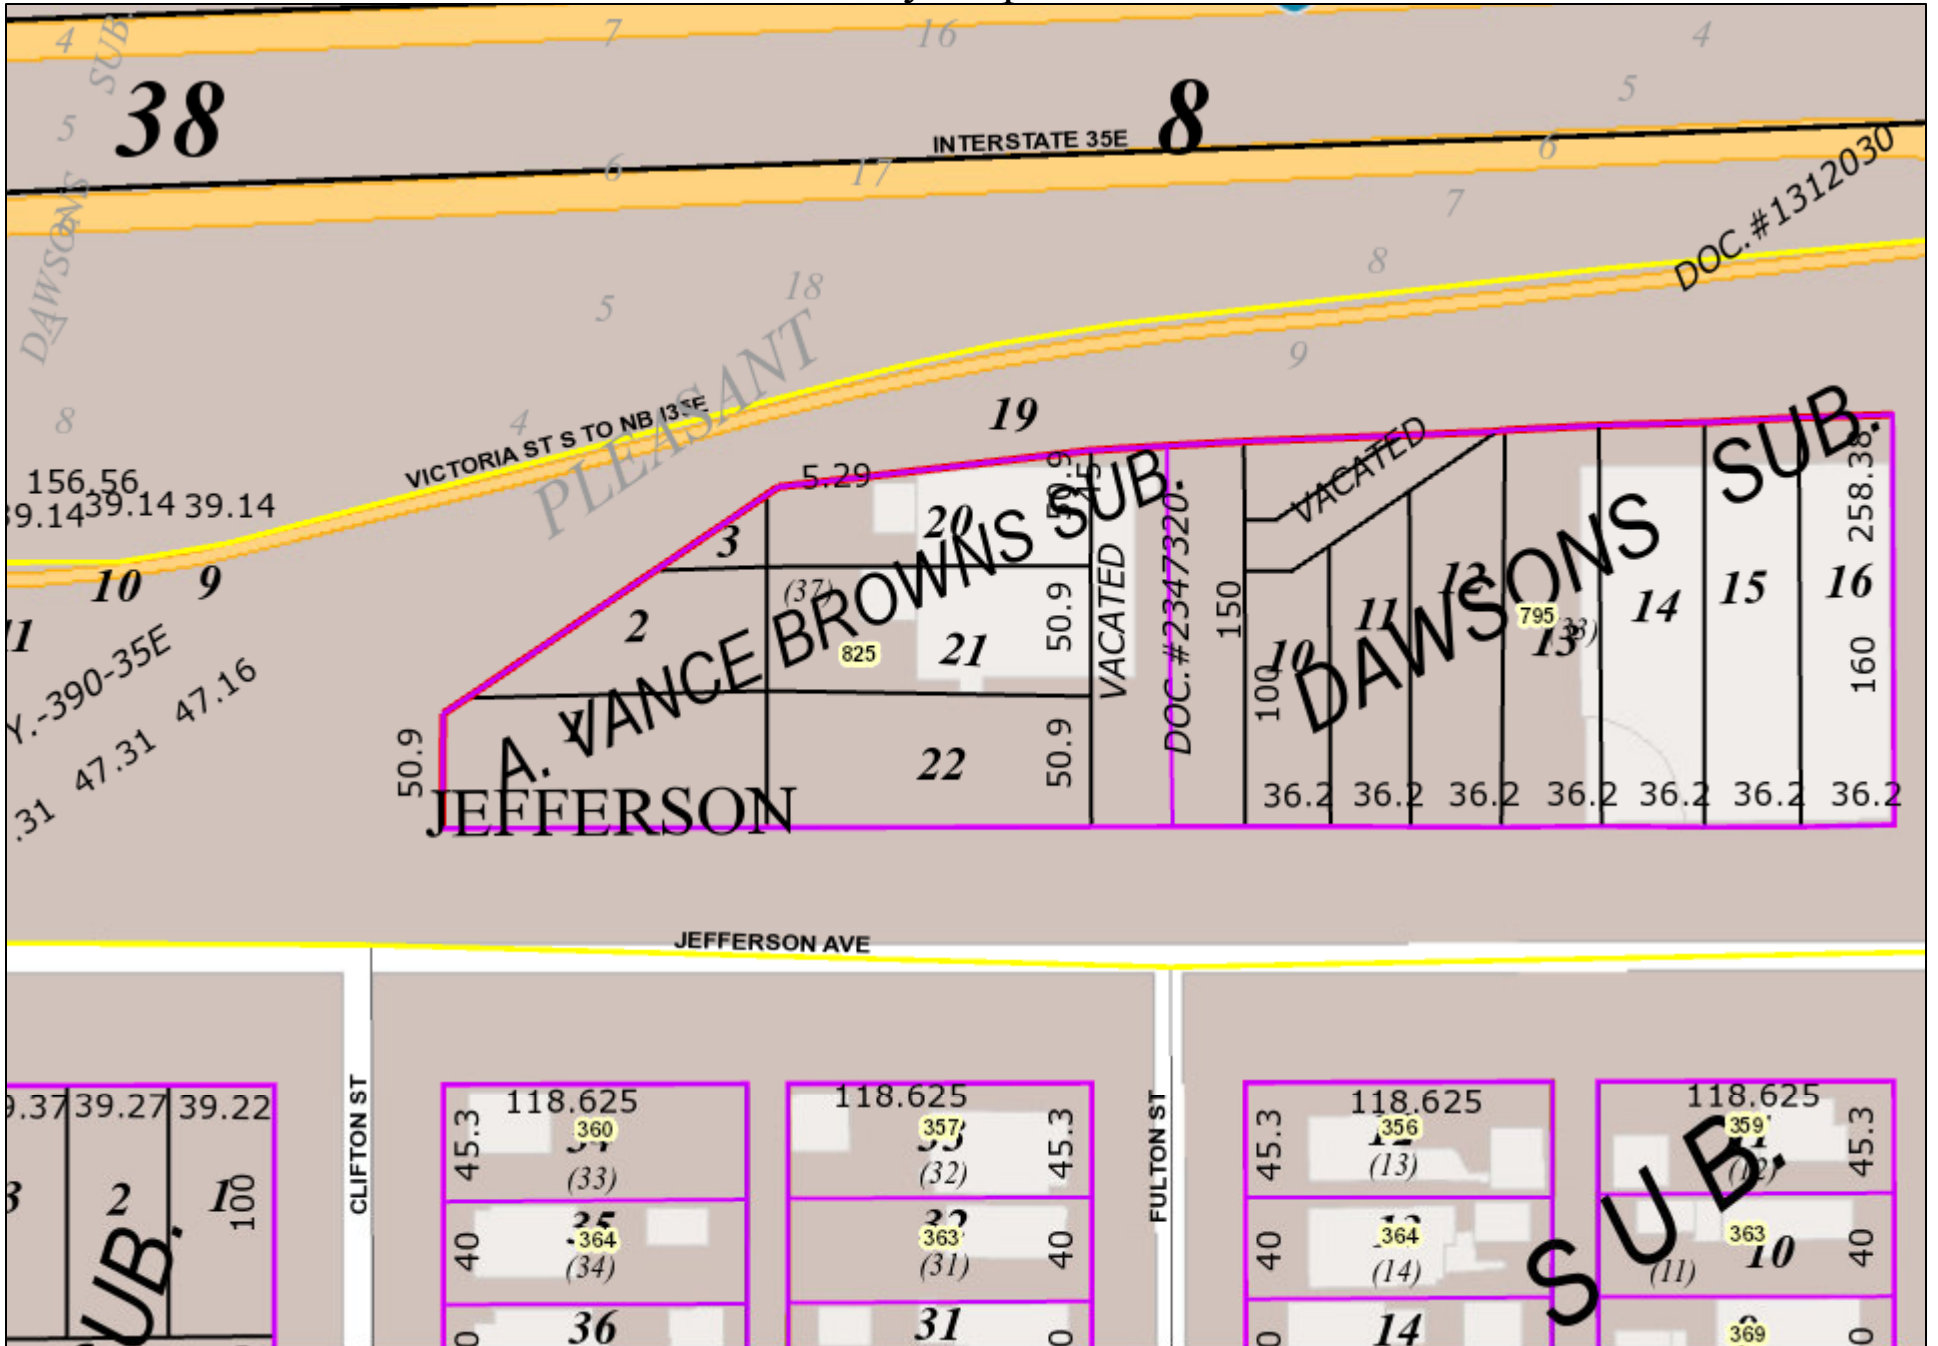

My Map

00.0035.007 0.014
 Miles Date: 4/4/2018 Time: 10:38:43 AM

Service Layer Credits: OTC GIS

The City of Saint Paul Office of Technology cannot accept any responsibility for errors, omissions, or positional inaccuracy in this map.