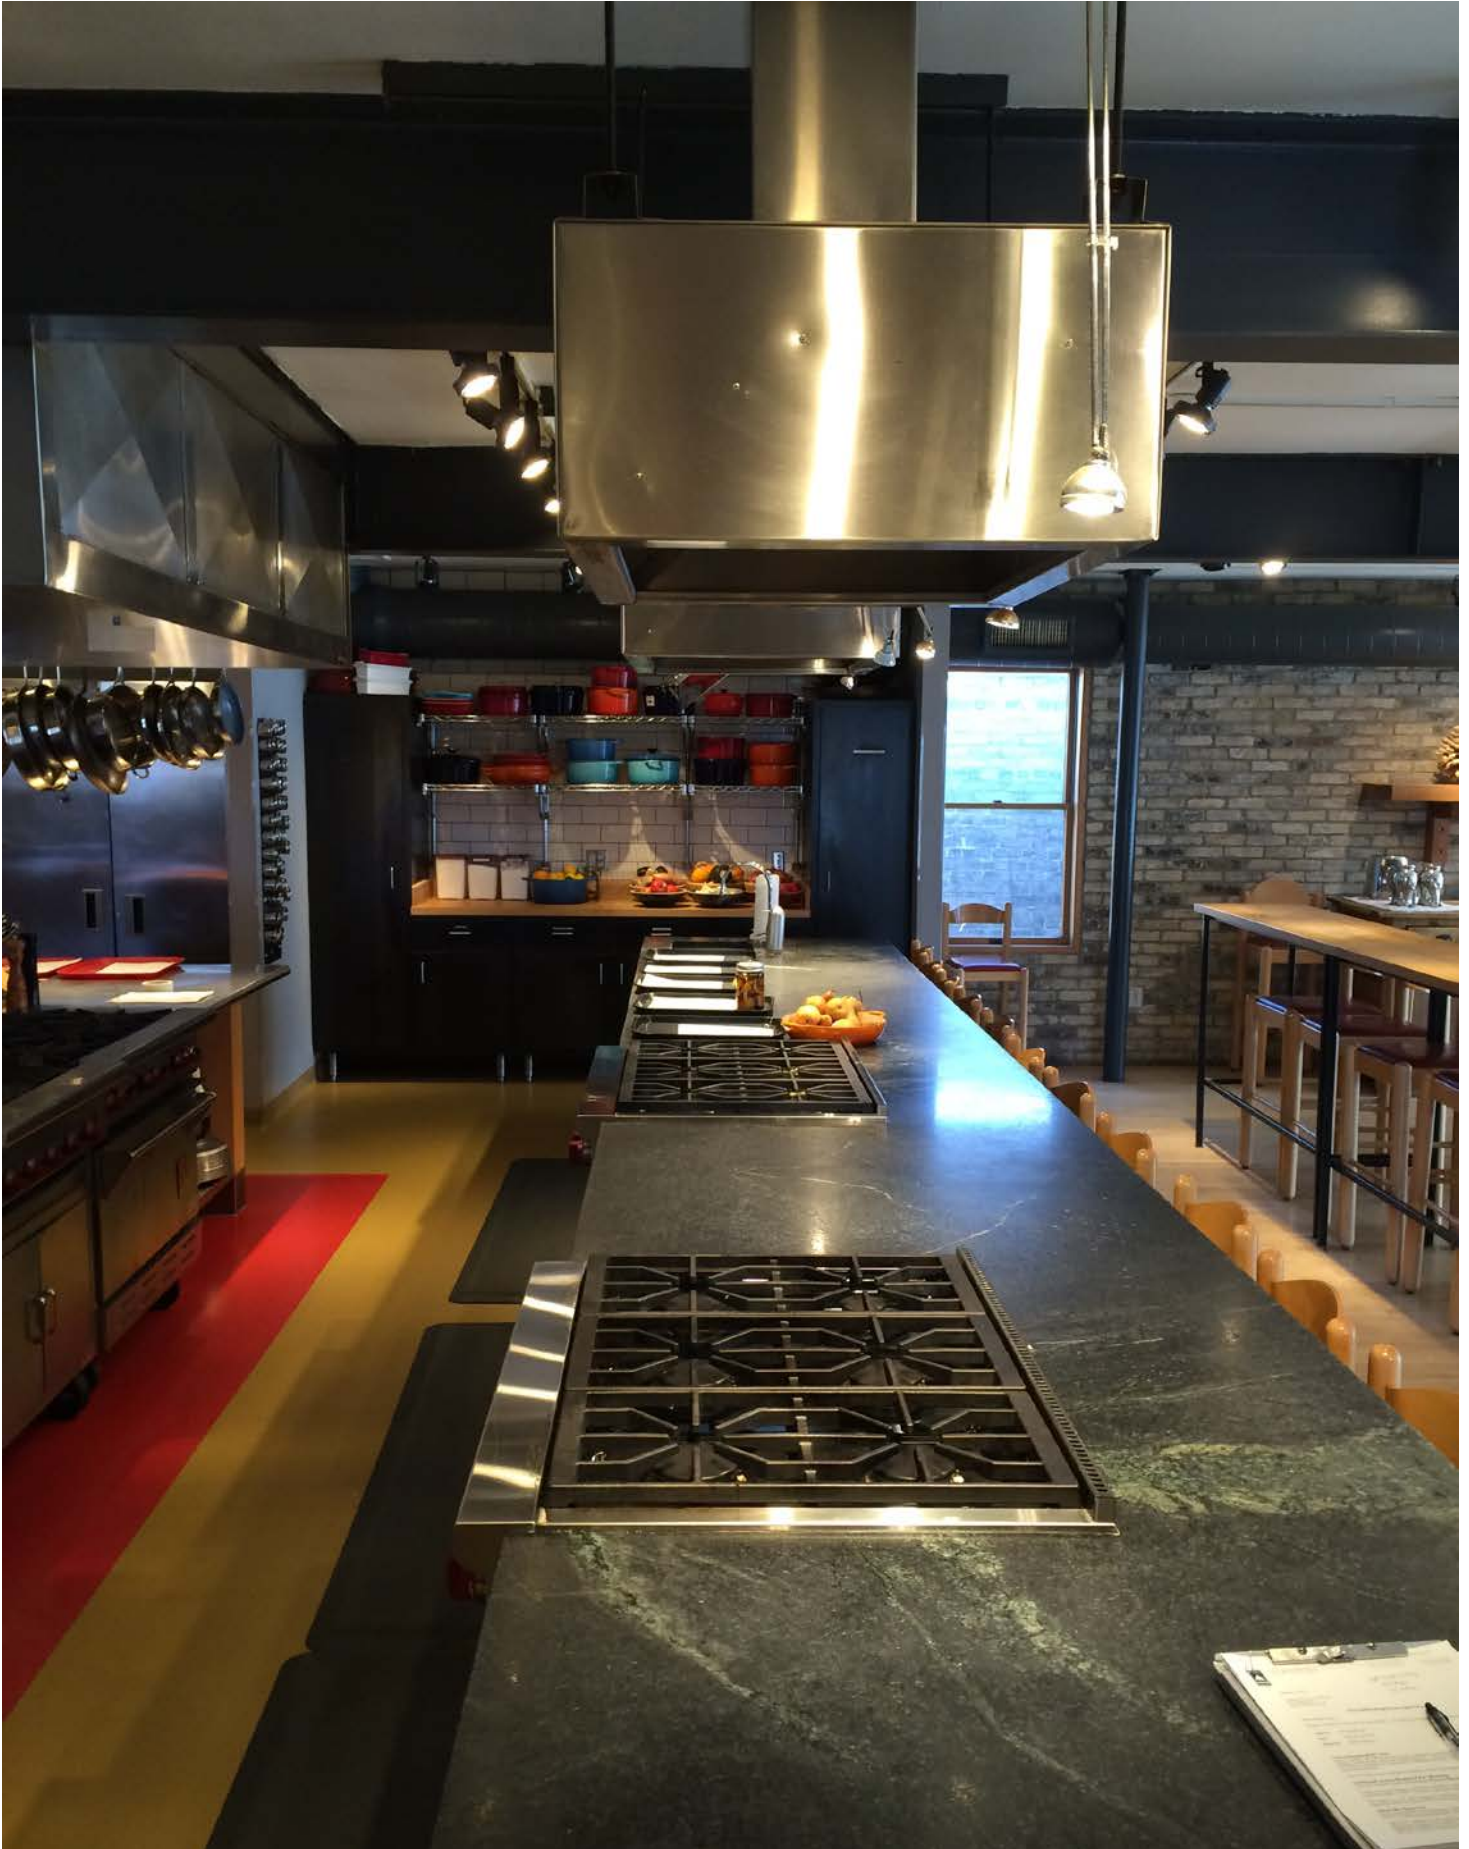

Date: March 10, 2016
File #: 13 - 159655
Folder Name: 877 GRAND AVE
PIN: 022823310014

Date: March 10, 2016
File #: 13 - 159655
Folder Name: 877 GRAND AVE
PIN: 022823310014

Date: March 10, 2016
File #: 13 - 159655
Folder Name: 877 GRAND AVE
PIN: 022823310014