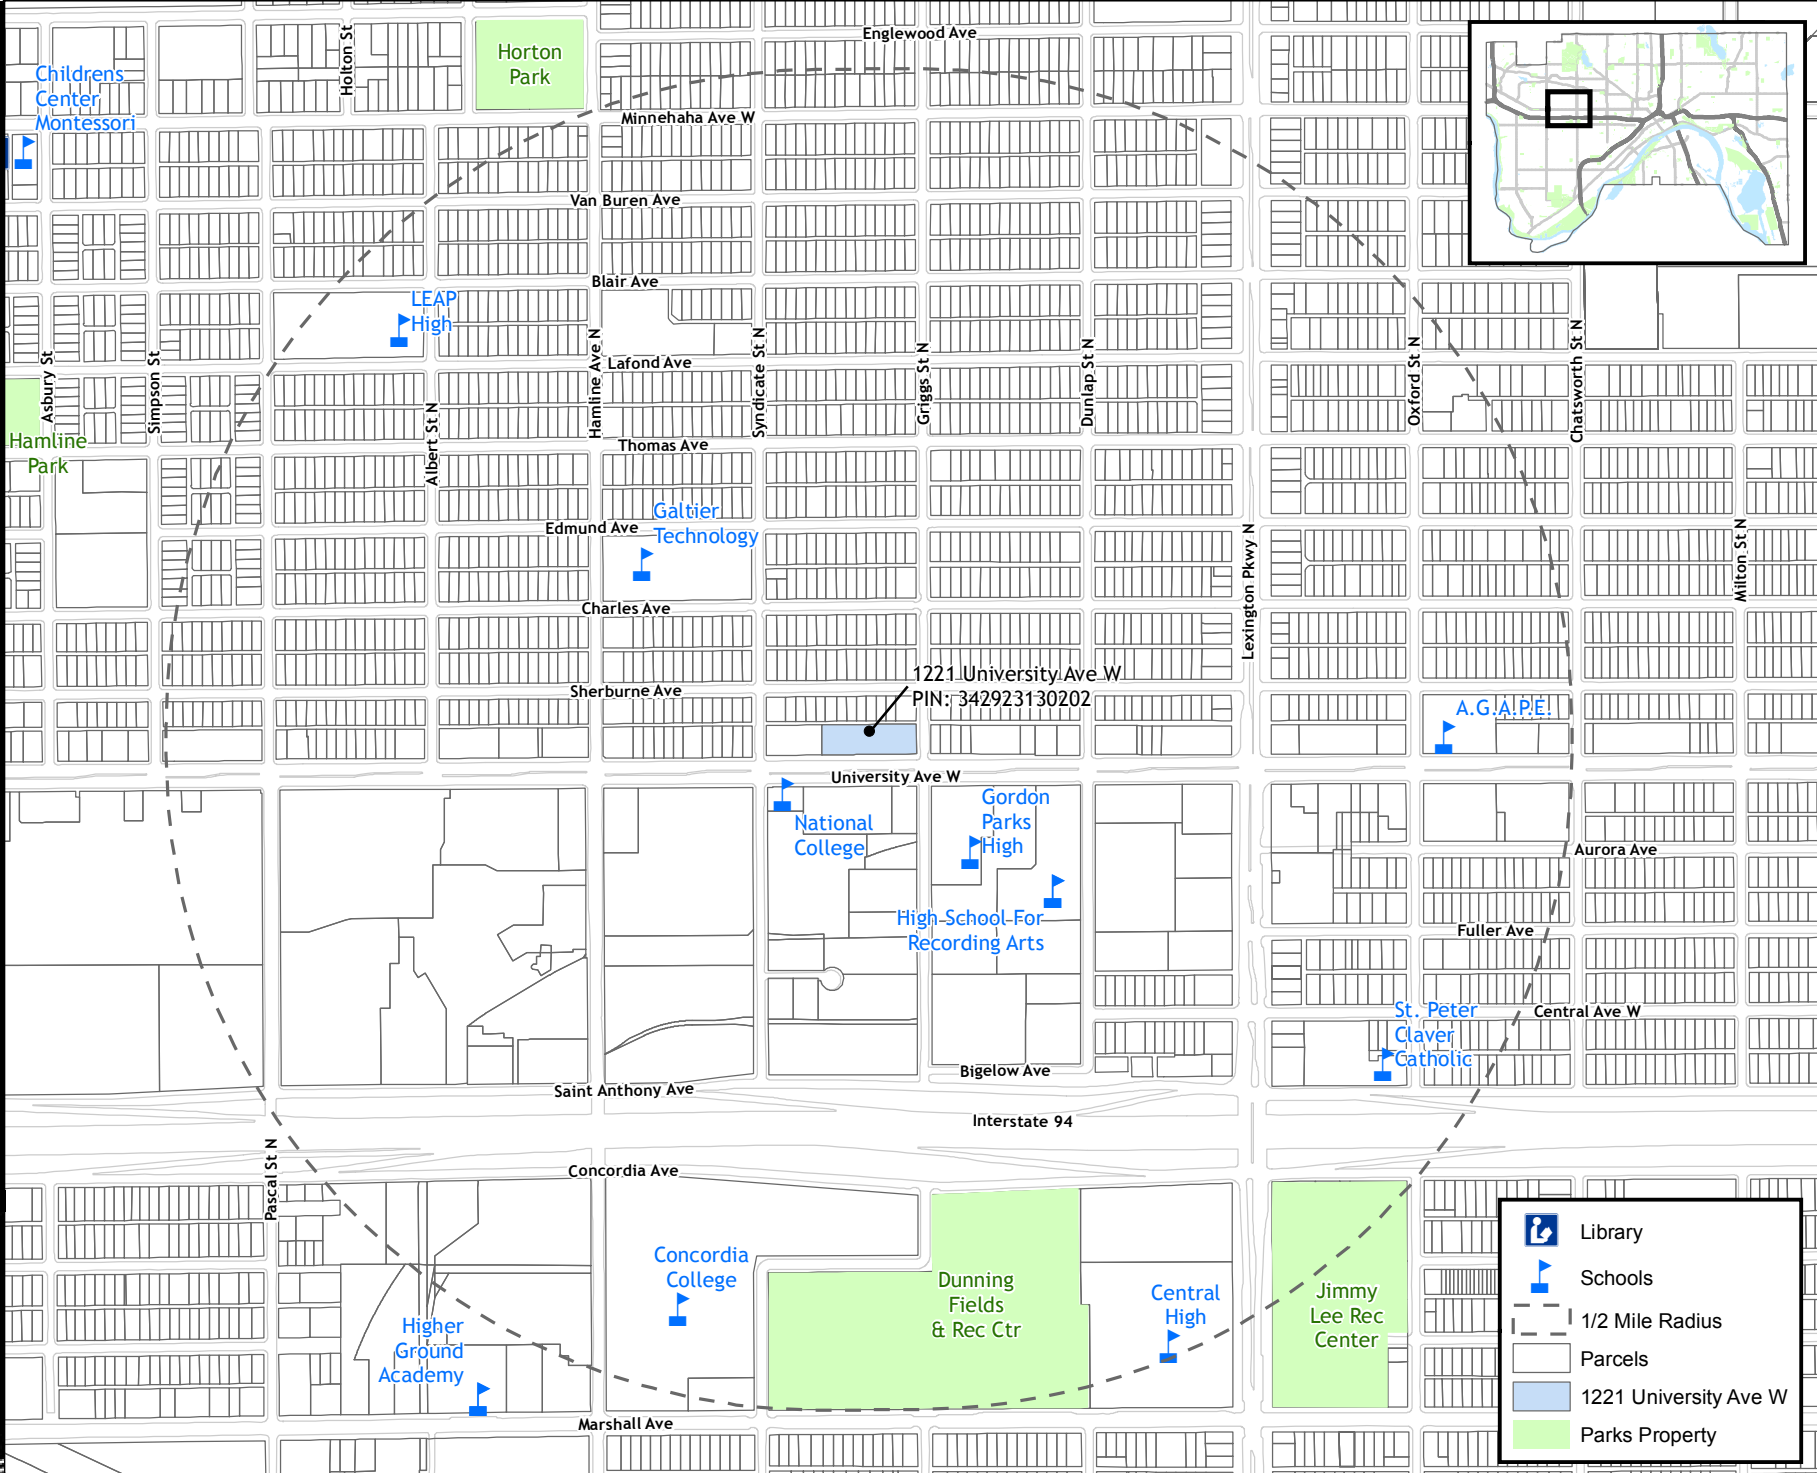

1221 University Ave W (Goodwill Industries)

- Library
- Schools
- 1/2 Mile Radius
- Parcels
- 1221 University Ave W
- Parks Property