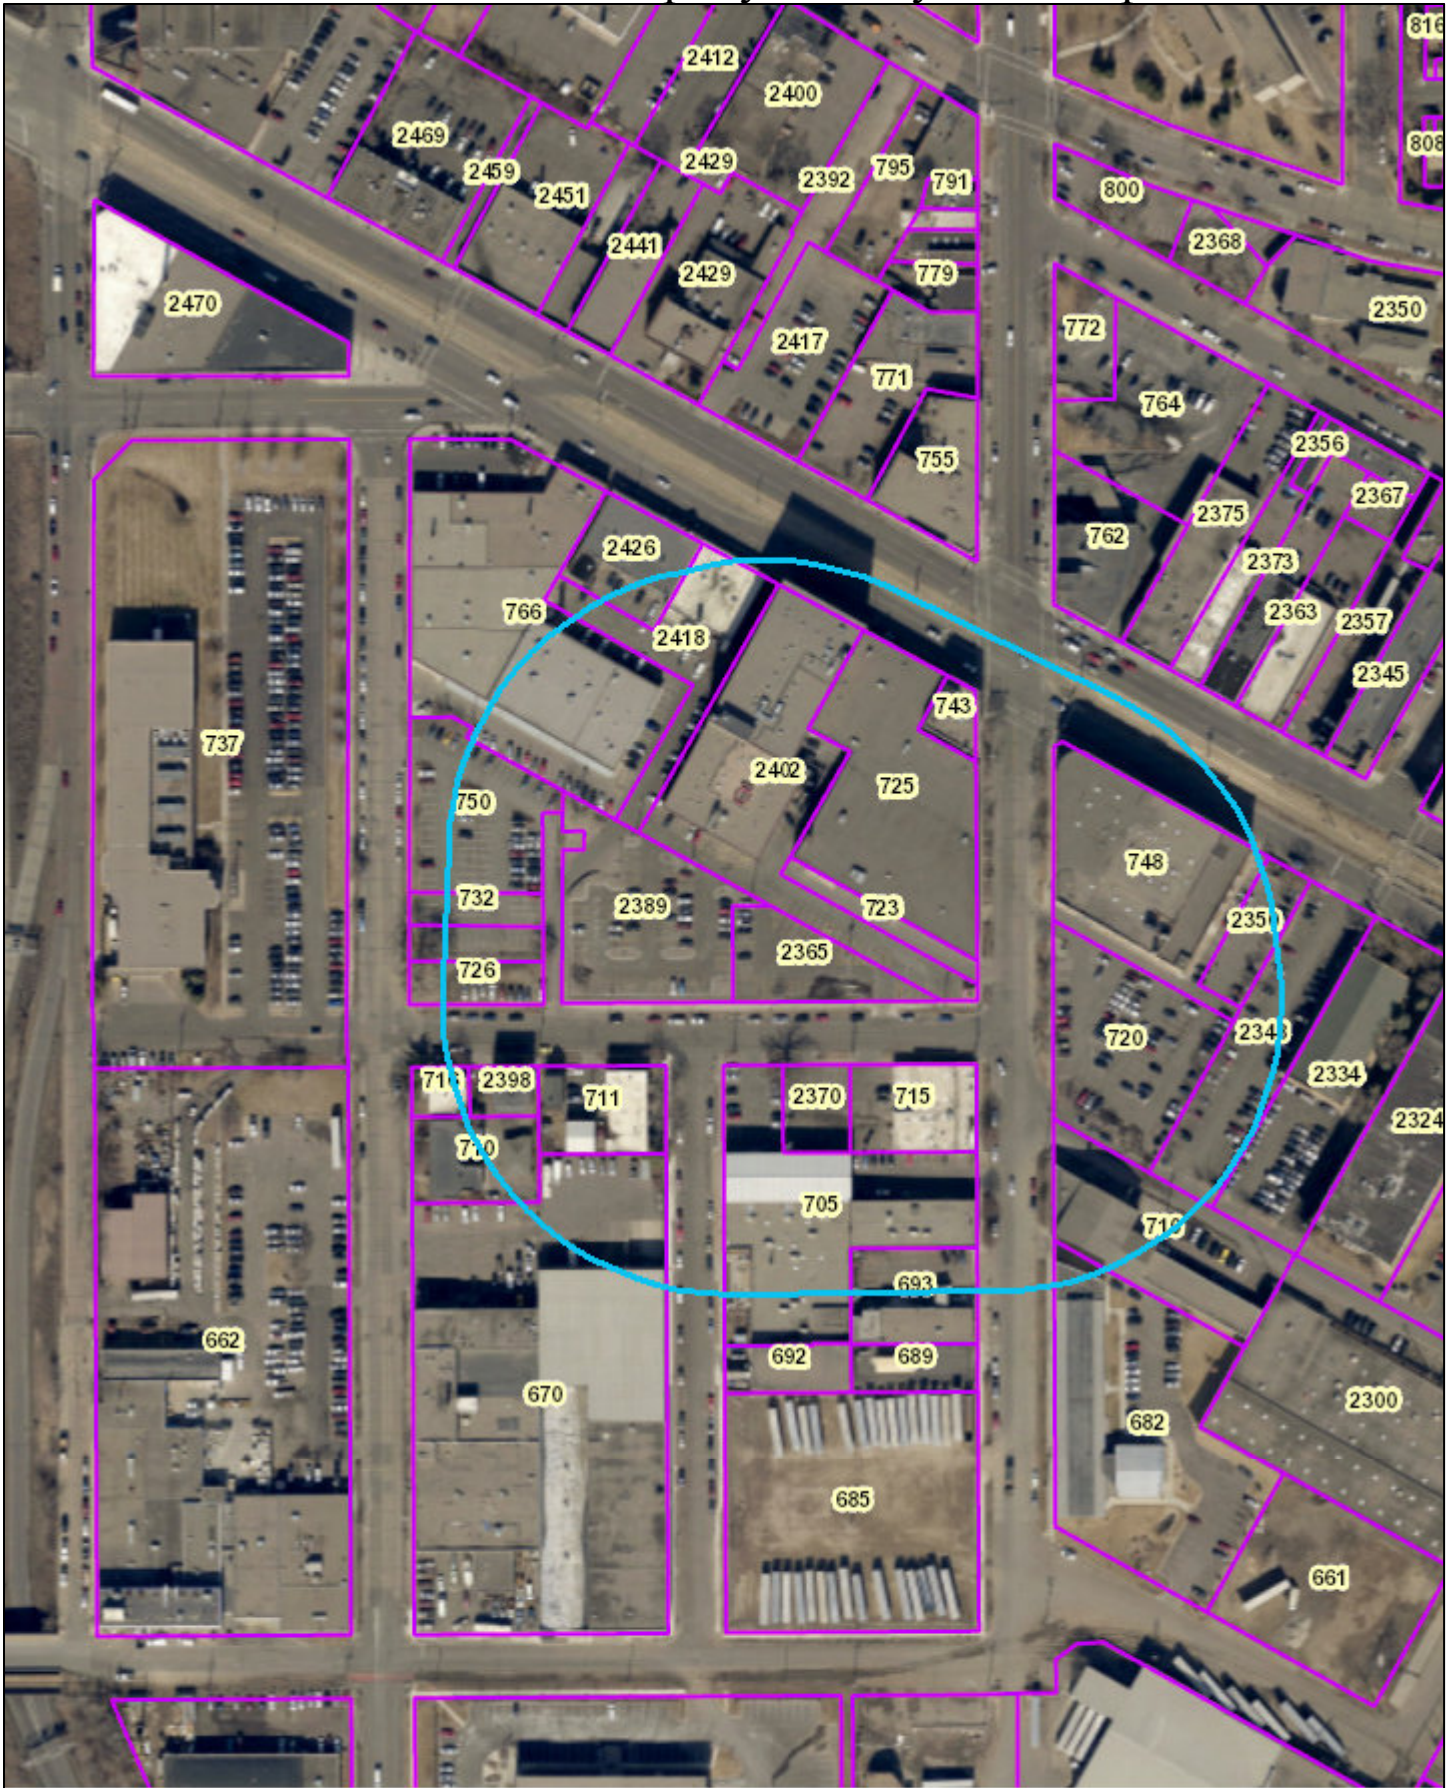

# Dual Citizen Block party 725 Raymond Map

0.00 0.02 Miles

Date: 8/14/2018 Time: 12:03:10 PM

Service Layer Credits: OTC GIS

The City of Saint Paul Office of Technology cannot accept any responsibility for errors, omissions, or positional inaccuracy in this map.