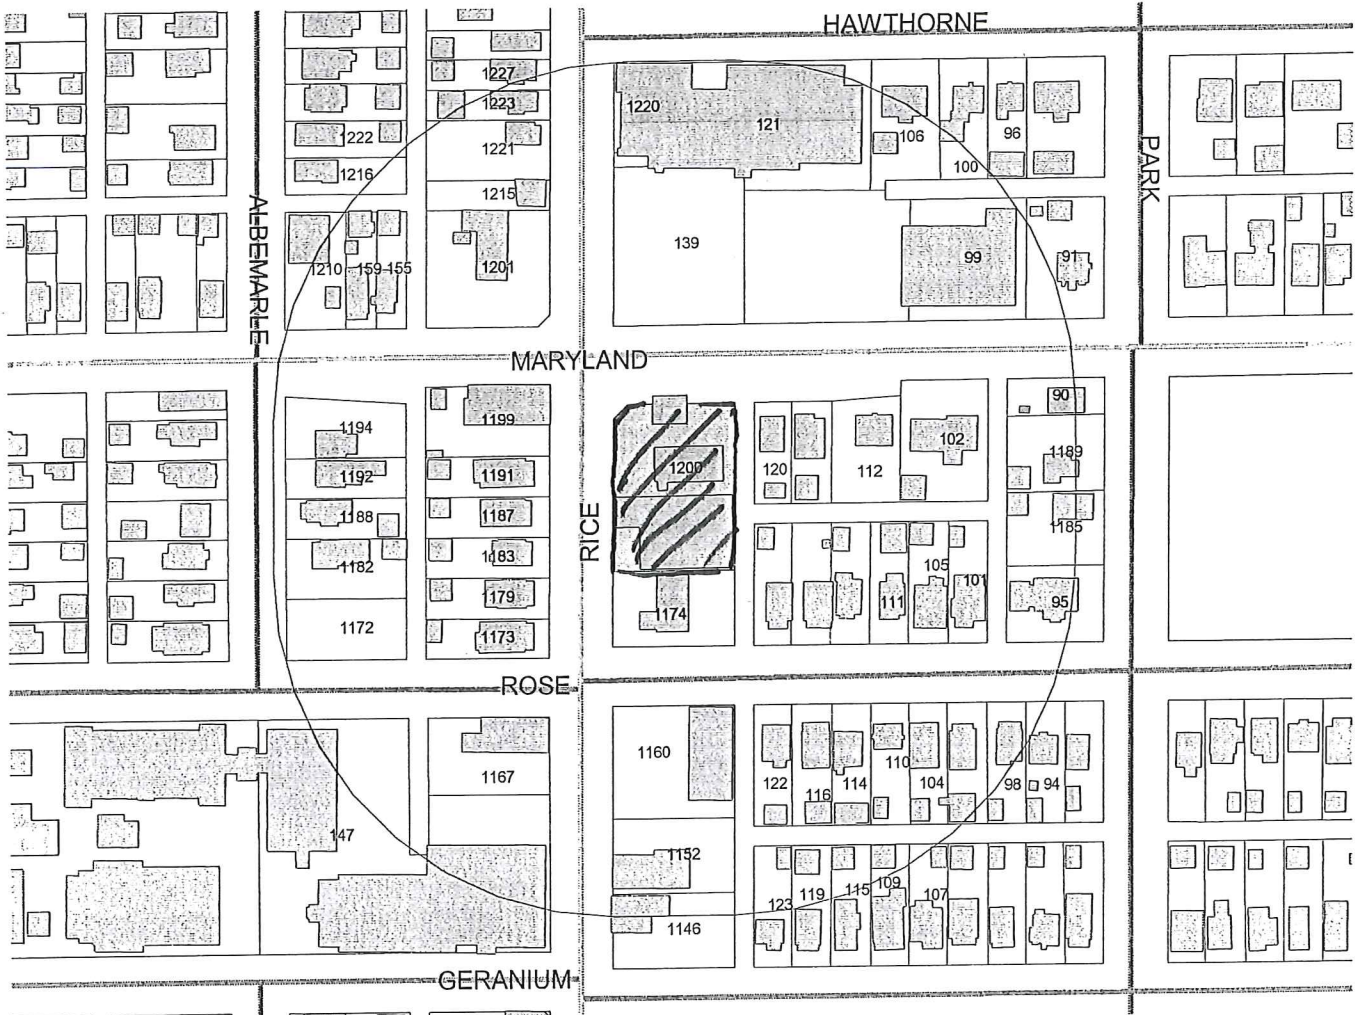

# PROPERTY WITHIN 350 FEET OF PARCEL: 1200 RICE STREET

CREATED BY: DSI

34

CITIZEN PARTICIPATION PLANNING DISTRICTS

1. SUNRAY-BATTLECREEK-HIGHWOOD
2. HAZEL PARK HADEN-PROSPERITY HILLCREST
3. WEST SIDE
4. DAYTON'S BLUFF
5. PAYNE-PHALEN
6. NORTH END
7. THOMAS-DALE
8. SUMMIT-UNIVERSITY
9. WEST SEVENTH
10. COMO
11. HAMLIN-MIDWAY
12. ST. ANTHONY PARK
13. MERRIAM PARK-LEXINGTON HAMLIN-SNELLING HAMLIN
14. MACALESTER GROVELAND
15. HIGHLAND
16. SUMMIT HILL
17. DOWNTOWN

ZONING FILE 14-093588