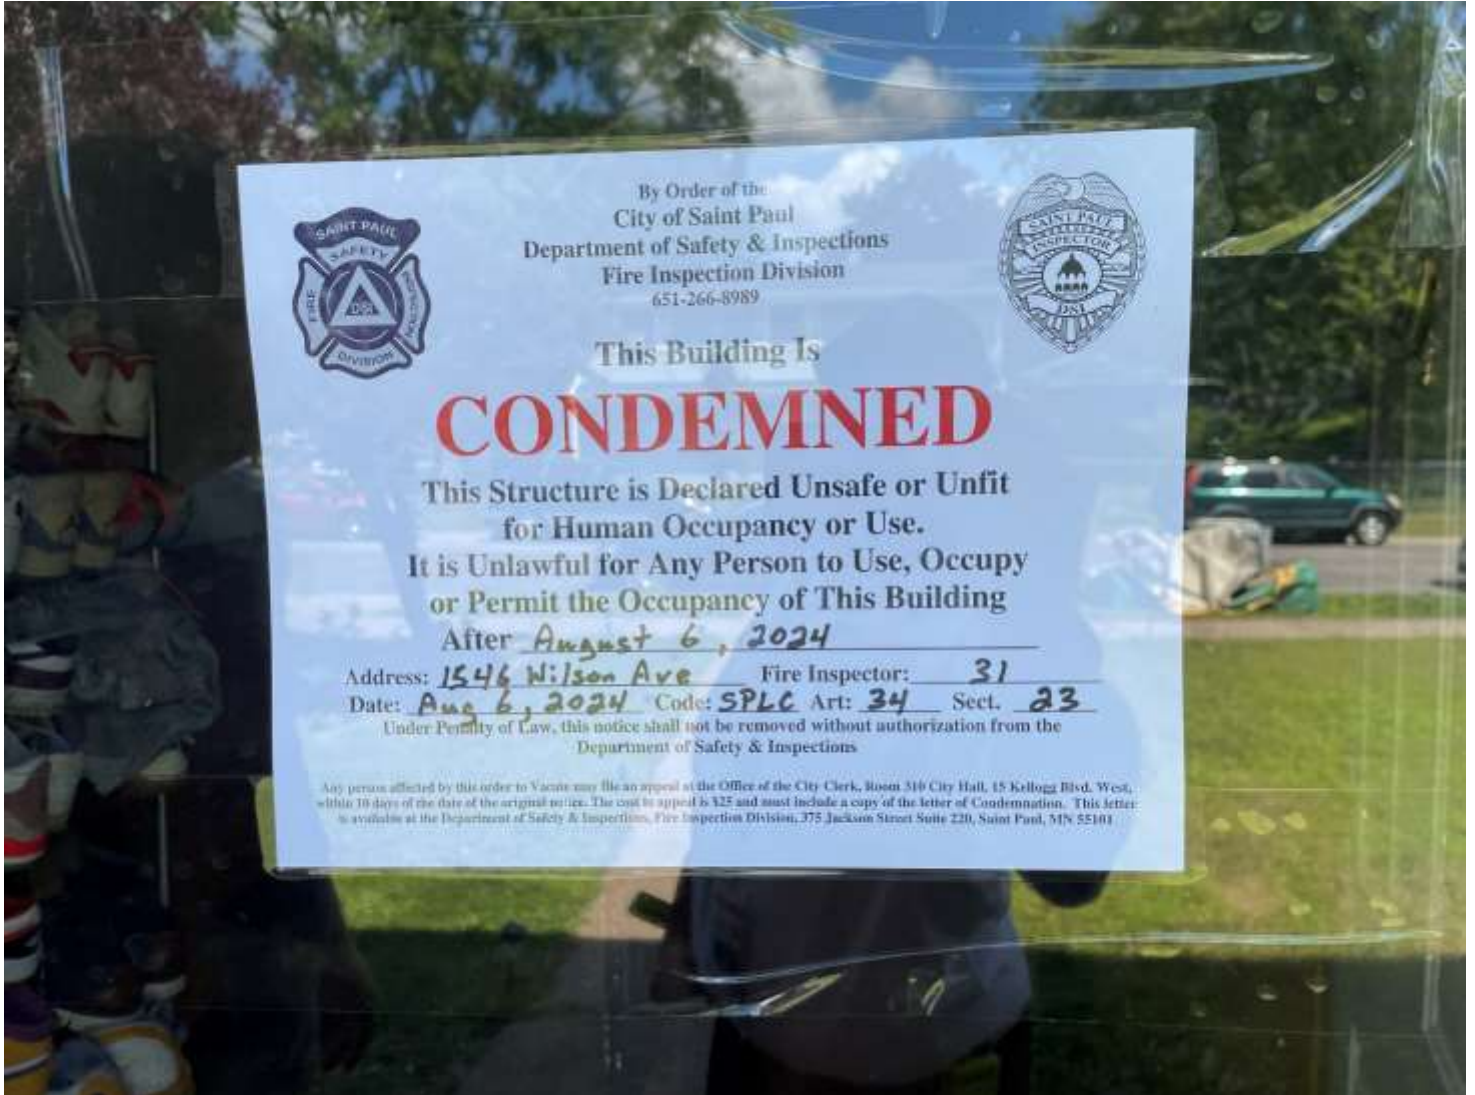

Date: August 13, 2024
File #: 24 - 065719
Folder Name: 1546 WILSON AVE
PIN: 342922420082

Date: August 13, 2024
File #: 24 - 065719
Folder Name: 1546 WILSON AVE
PIN: 342922420082

Date: August 13, 2024
File #: 24 - 065719
Folder Name: 1546 WILSON AVE
PIN: 342922420082