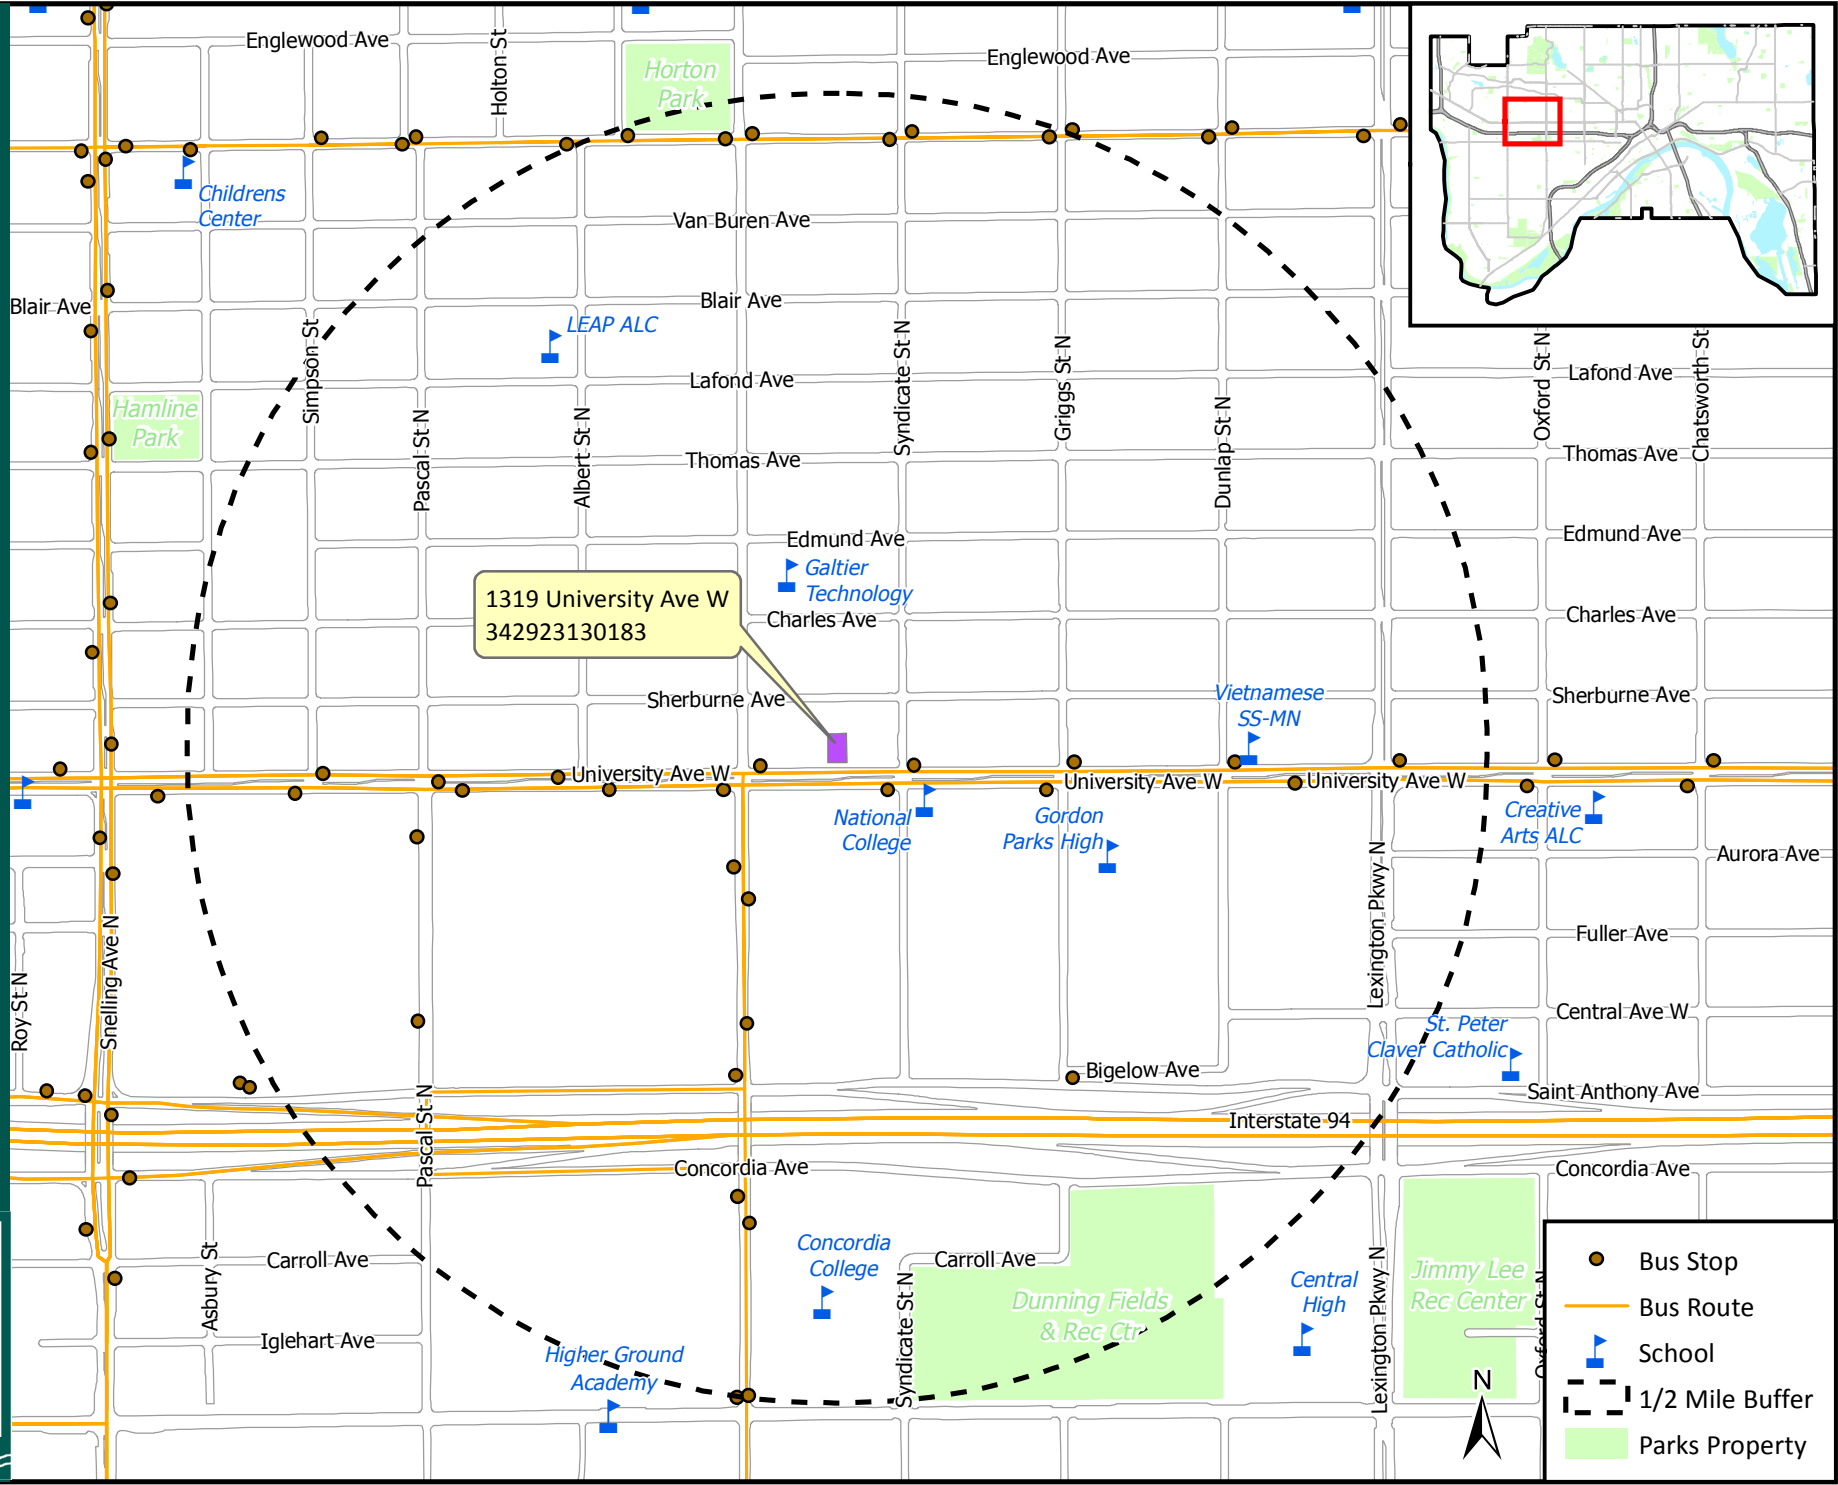

Low Income Housing Tax Credits Hamline Station - Family Housing

Source: Department of Planning and Economic Development

- Bus Stop
- Bus Route
- School
- 1/2 Mile Buffer
- Parks Property

10/4/2012