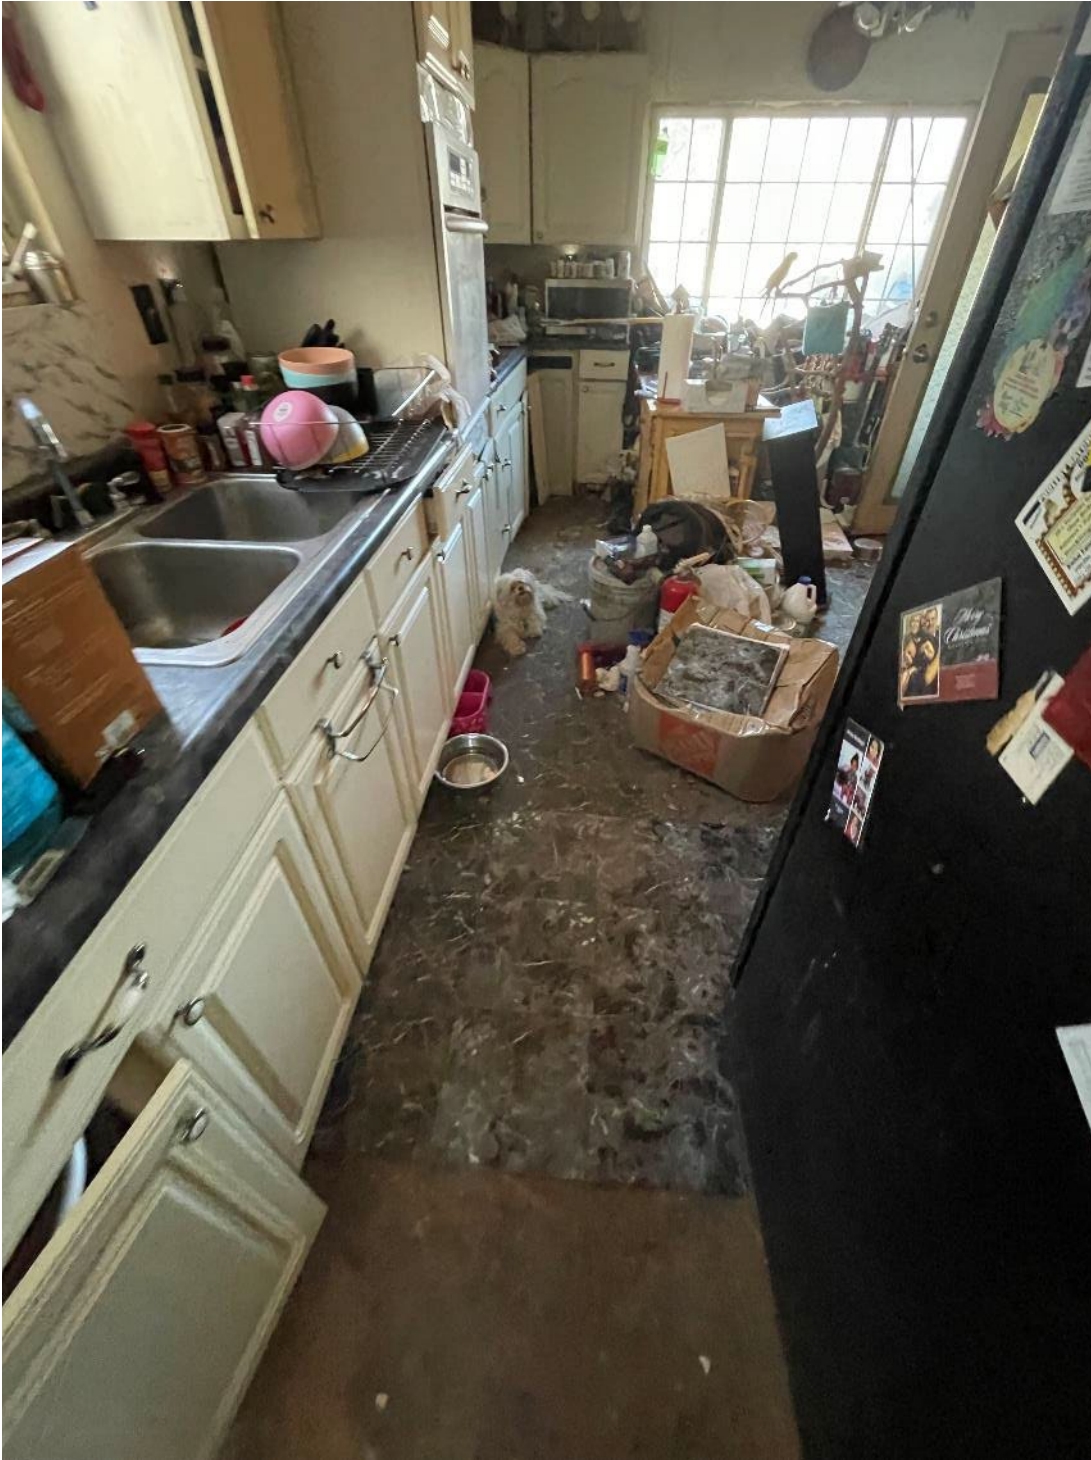

Date: February 17, 2023
File #: 23 - 001776
Folder Name: 1436 SNELLING AVE N
PIN: 222923320109