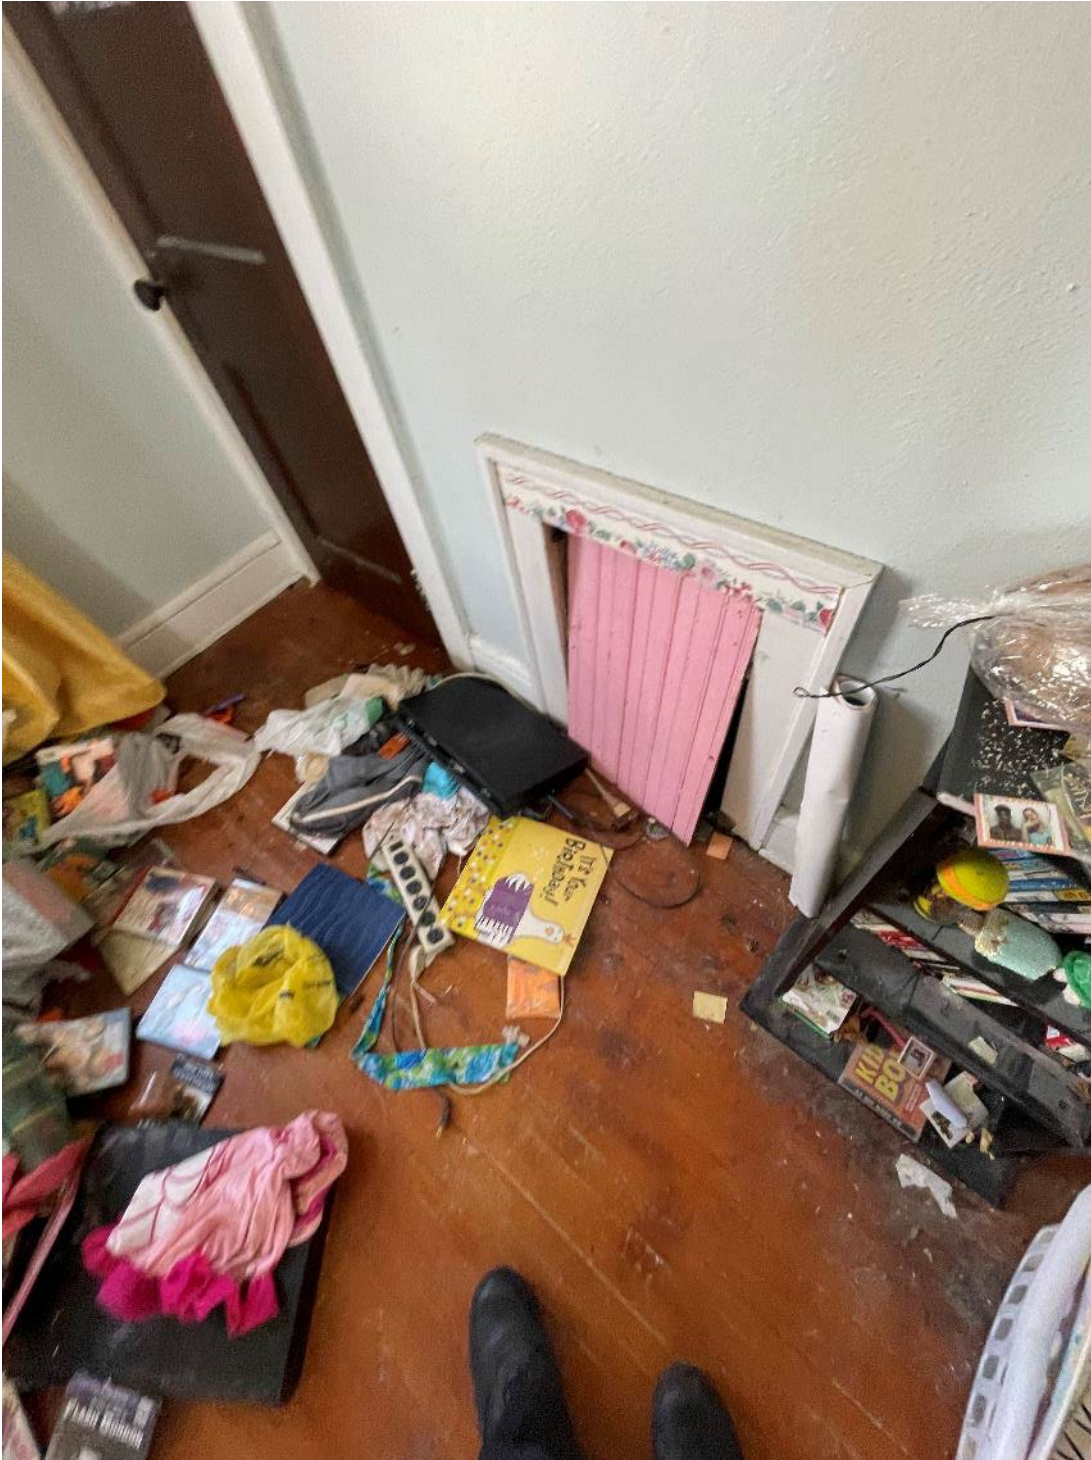

Date: February 17, 2023
File #: 23 - 001776
Folder Name: 1436 SNELLING AVE N
PIN: 222923320109