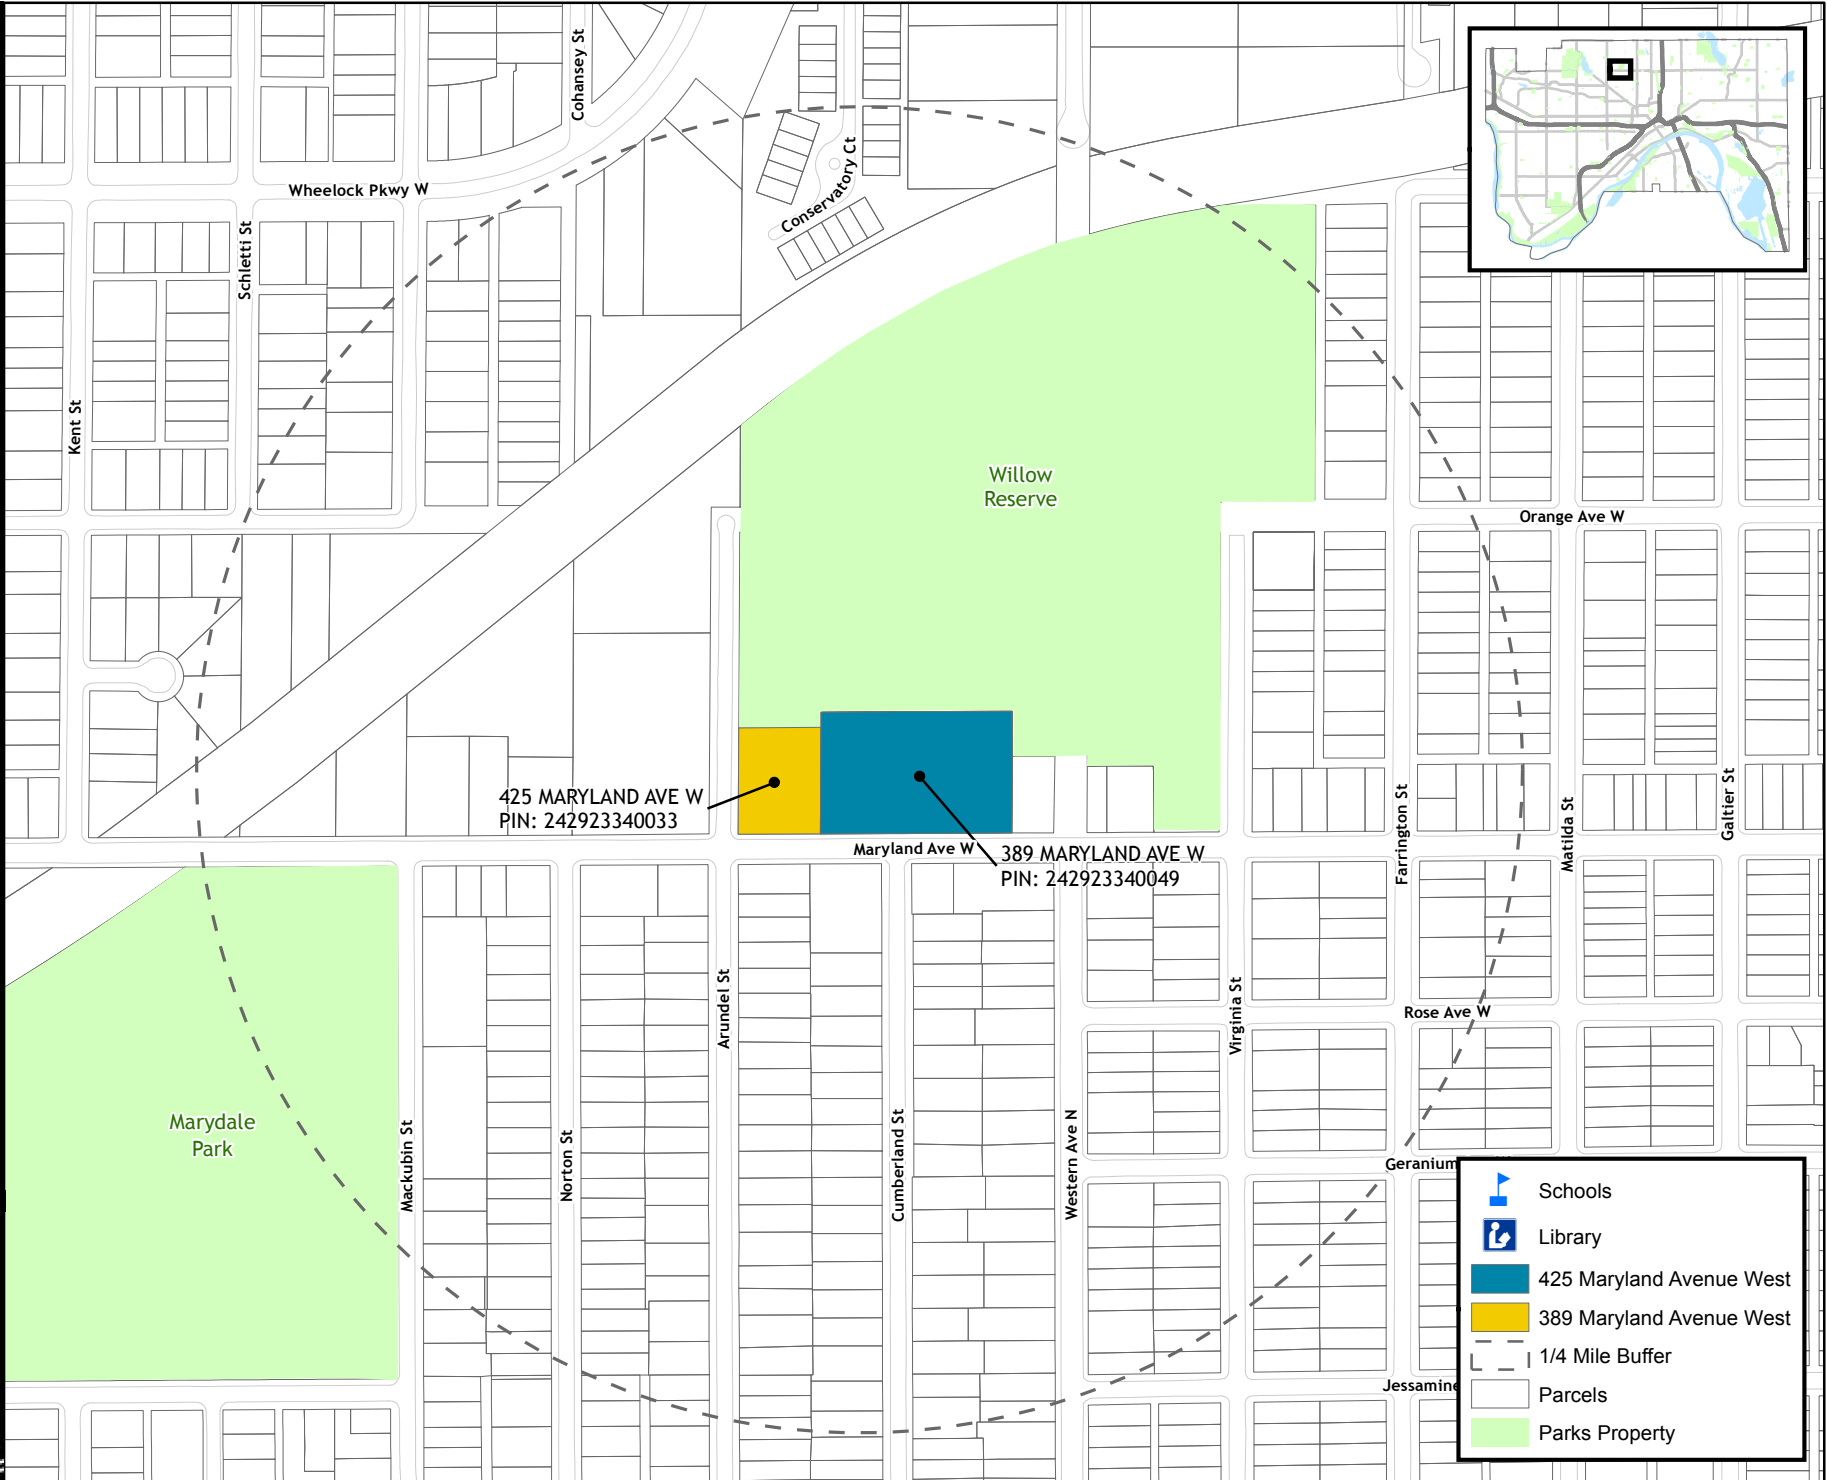

Willow Reserve - 389 & 425 West Maryland Avenue

	Schools
	Library
	425 Maryland Avenue West
	389 Maryland Avenue West
	1/4 Mile Buffer
	Parcels
	Parks Property