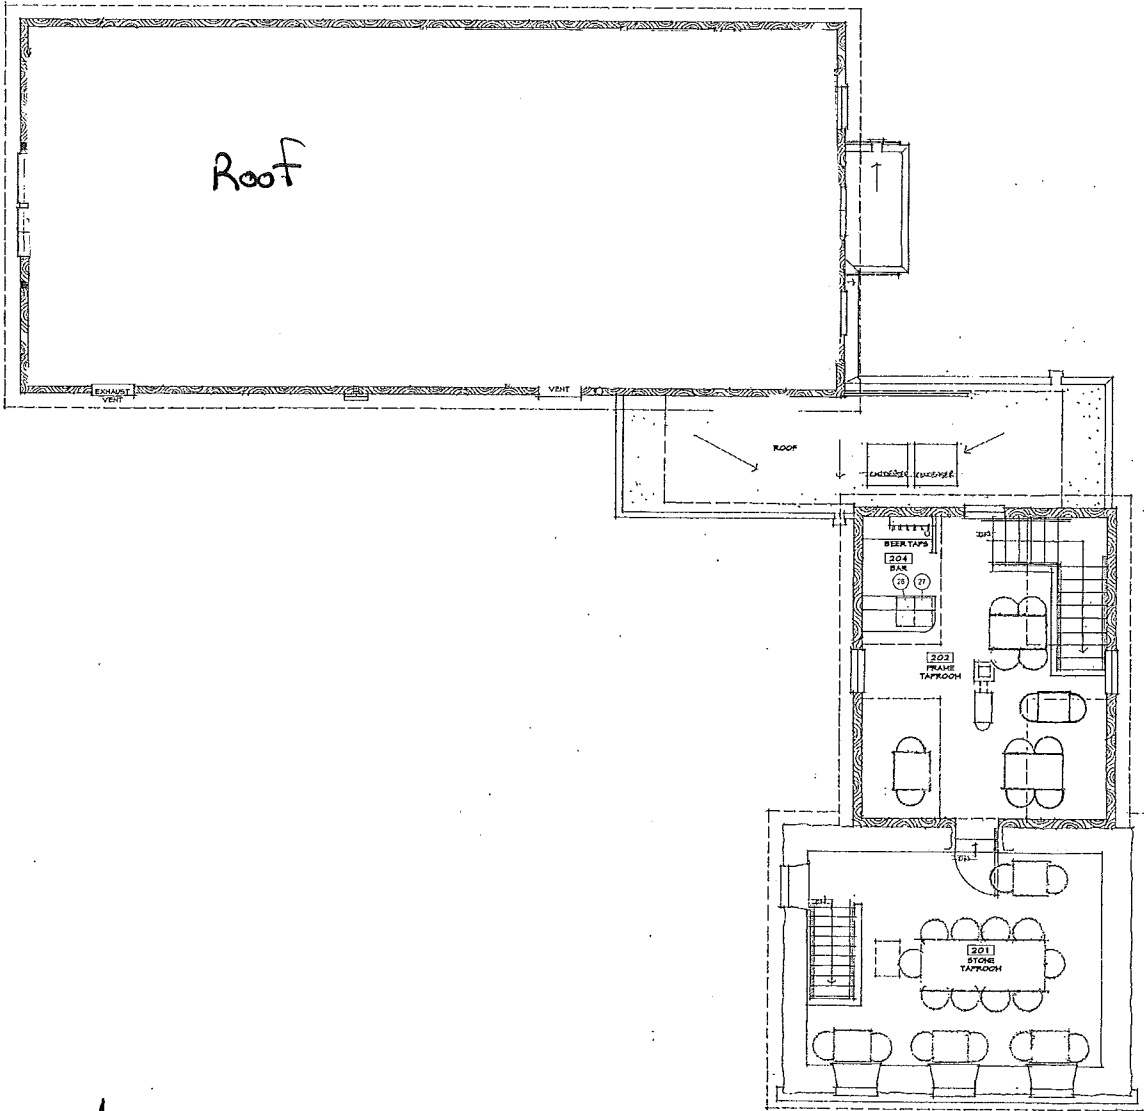

1st Floor

1st Floor Plan
1/24/2011

Smith Ave N

STONE SALOON = 445 SMITH AVENUE
 208 RANDMAN - SARGENT - ELY - 2601 - STREET - SAINT PAUL, MINNESOTA - 55102
 YESTERDAY'S CRAFT BEER TODAY
 476 West 7th Street - Saint Paul, MN 55102

NO.	DATE	REVISIONS

1st Floor Plan
 COM NO • DRAWN • CHECKED
 FILE NO • DATE

DRAWING NO.

A1

Roof

Ailey

2nd Floor

Smith Ave N

DRAWING NO. 12