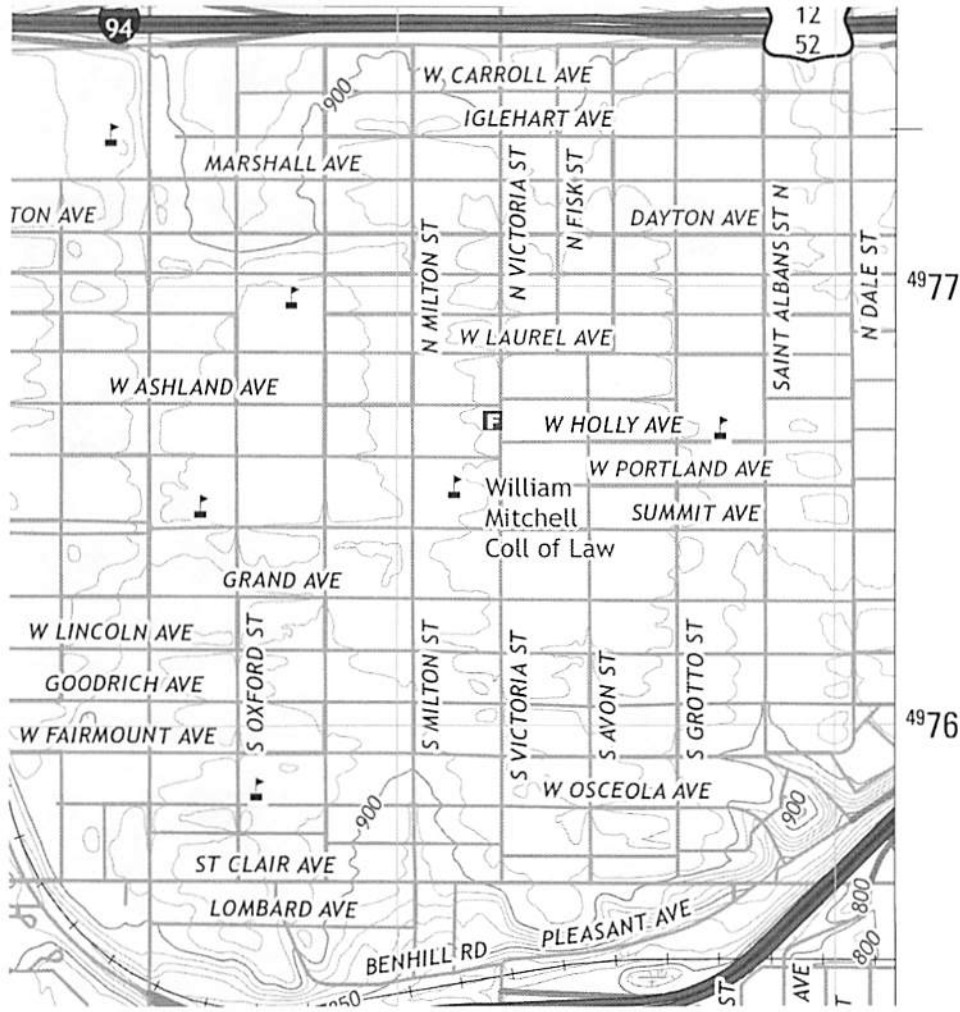

722 Grand Ave

2016 Topography chart - [http://www.mngeo.state.mn.us/chouse/elevation/topo\\_maps.html](http://www.mngeo.state.mn.us/chouse/elevation/topo_maps.html)

MnTOPO map - <http://arcgis.dnr.state.mn.us/maps/mntopo/>

1894 Saint Paul Topography - [http://legacy.lib.utexas.edu/maps/topo/minnesota/txu-pclmaps-topo-mn-saint\\_paul-1894.jpg](http://legacy.lib.utexas.edu/maps/topo/minnesota/txu-pclmaps-topo-mn-saint_paul-1894.jpg)