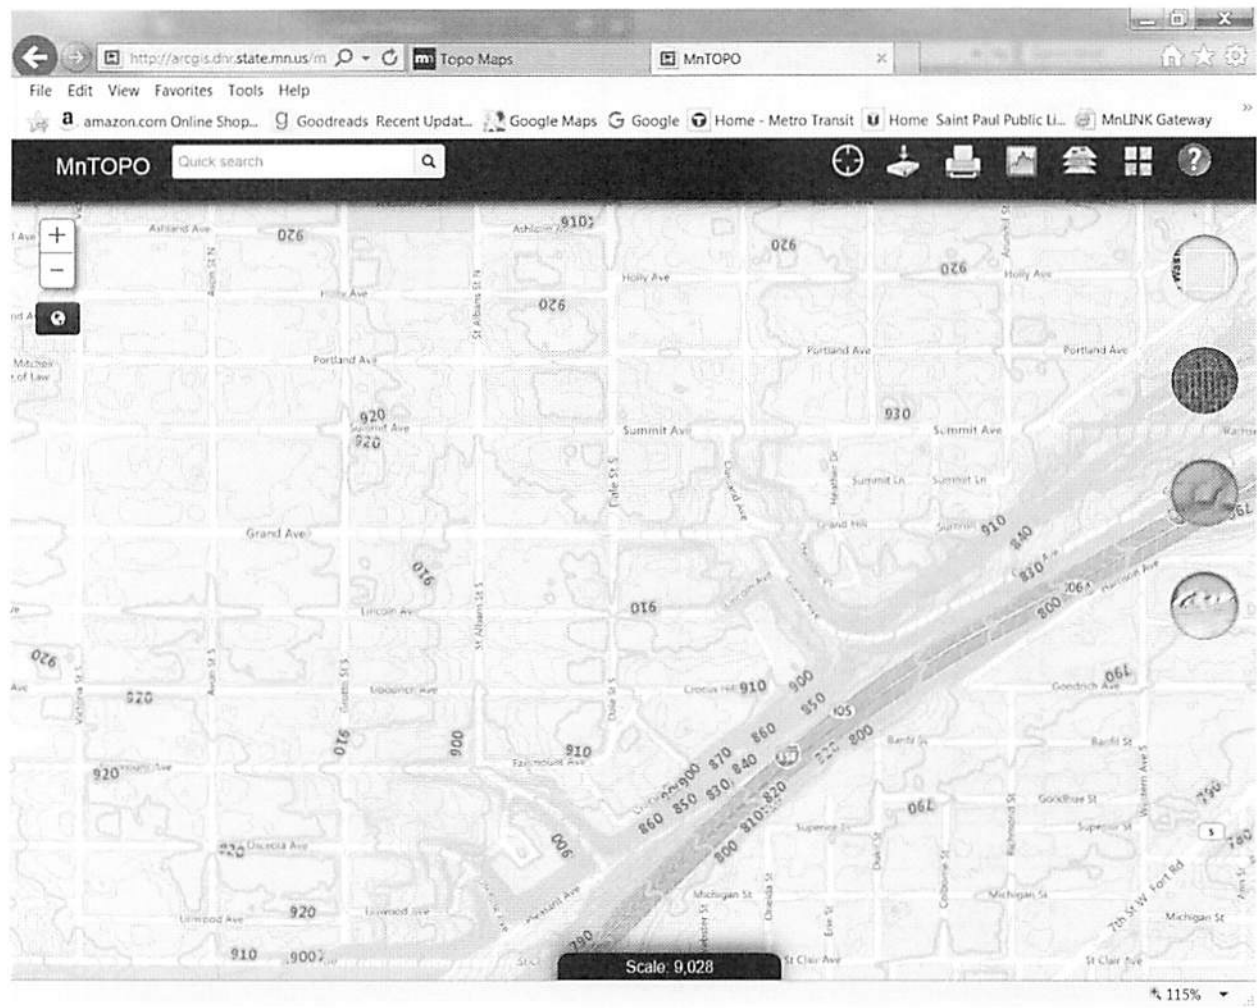

722 Grand Ave

2016 Topography chart - [http://www.mngeo.state.mn.us/chouse/elevation/topo\\_maps.html](http://www.mngeo.state.mn.us/chouse/elevation/topo_maps.html)

MnTOPO map - <http://arcgis.dnr.state.mn.us/maps/mntopo/>

1894 Saint Paul Topography - [http://legacy.lib.utexas.edu/maps/topo/minnesota/txu-pclmaps-topo-mn-saint\\_paul-1894.jpg](http://legacy.lib.utexas.edu/maps/topo/minnesota/txu-pclmaps-topo-mn-saint_paul-1894.jpg)