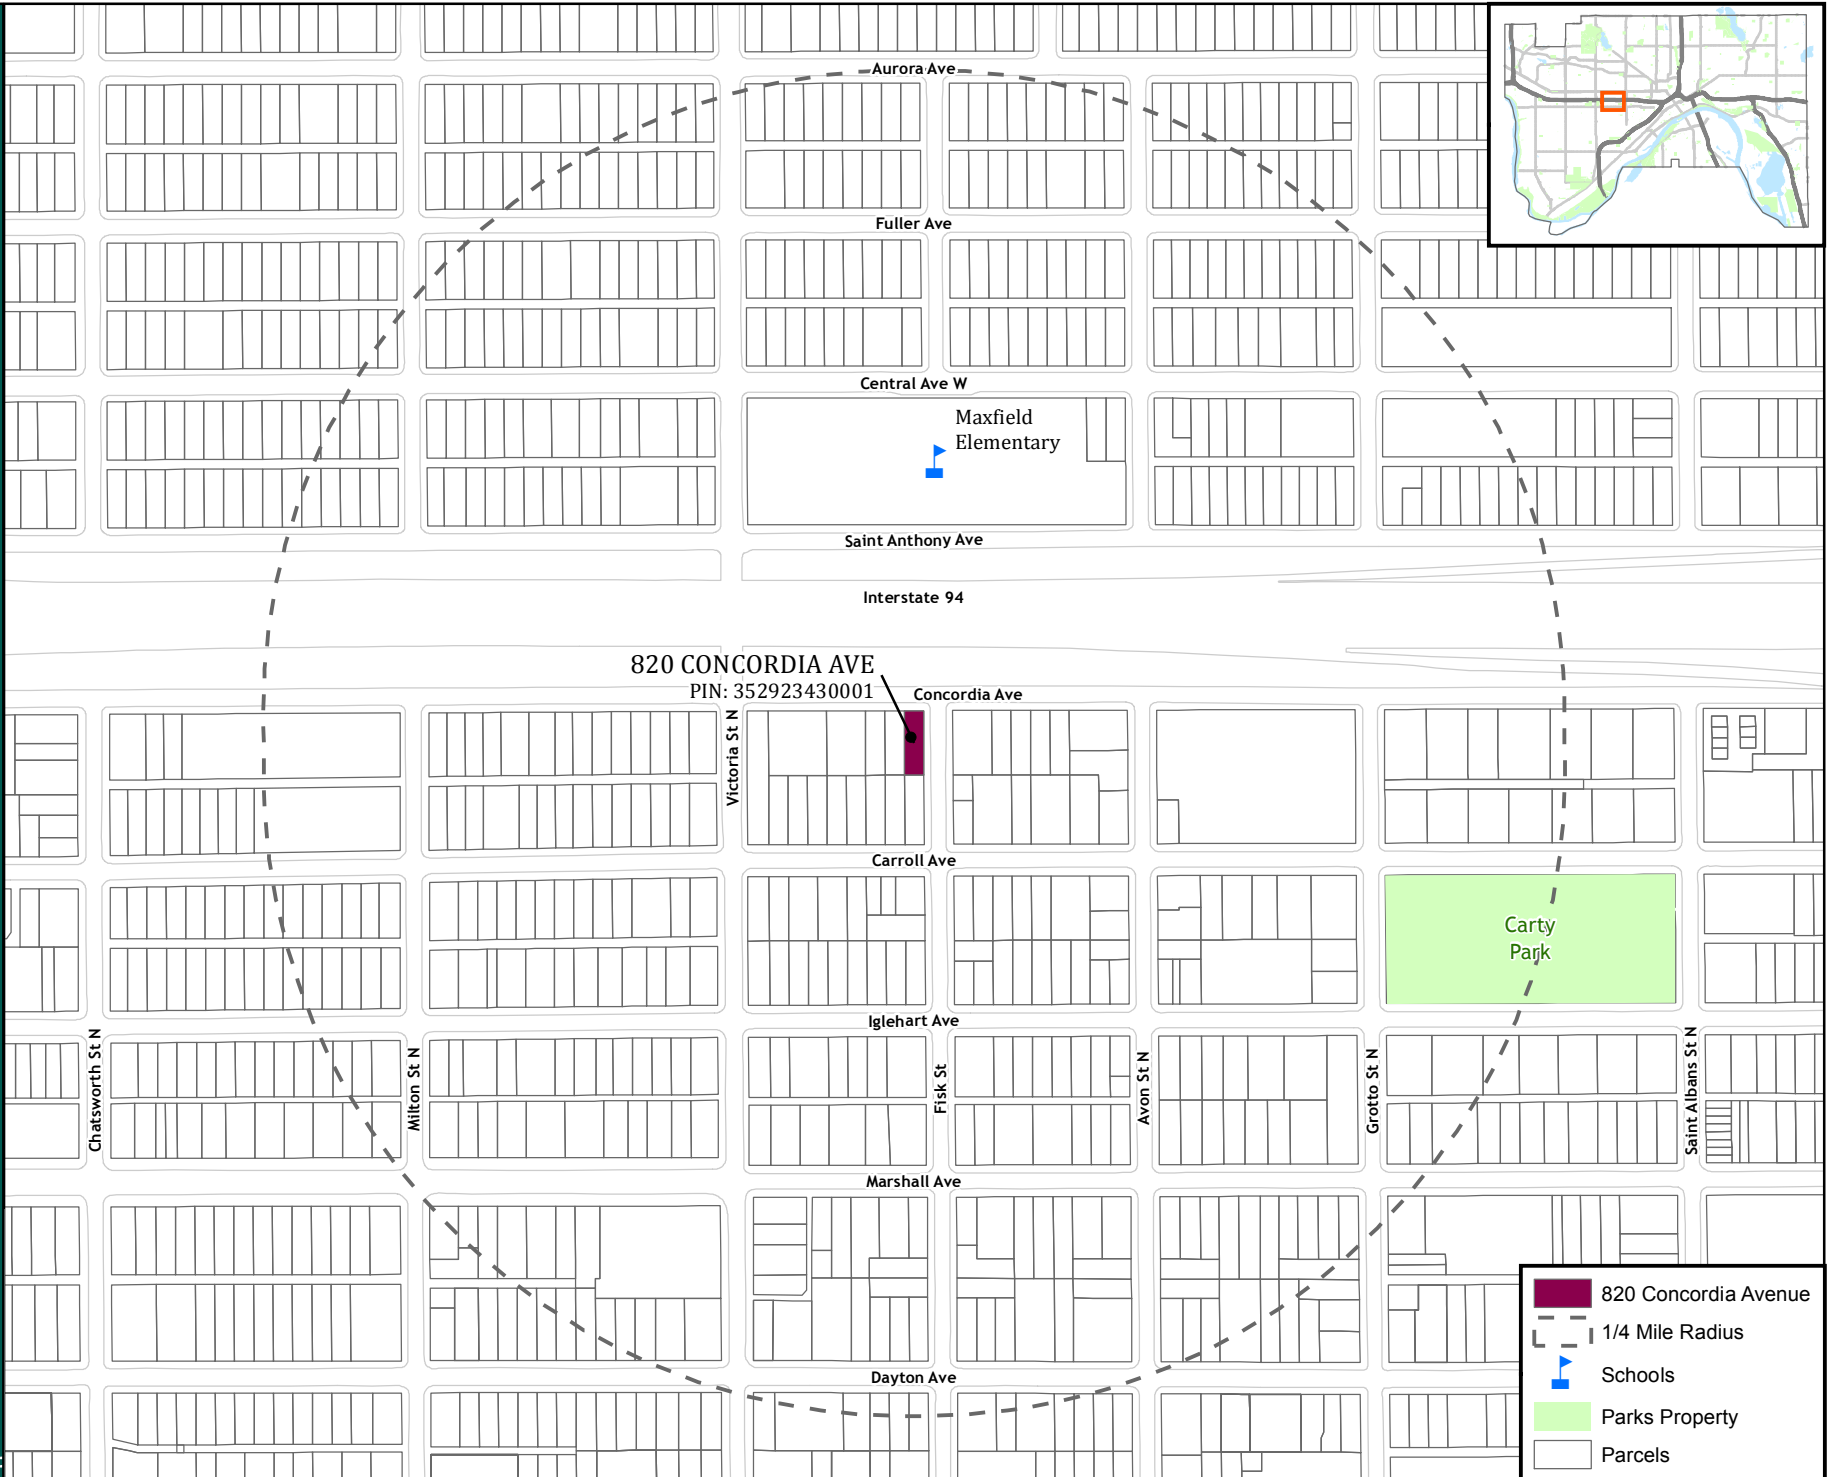

820 Concordia Avenue

820 CONCORDIA AVE

PIN: 352923430001

Concordia Ave

-  820 Concordia Avenue
-  1/4 Mile Radius
-  Schools
-  Parks Property
-  Parcels