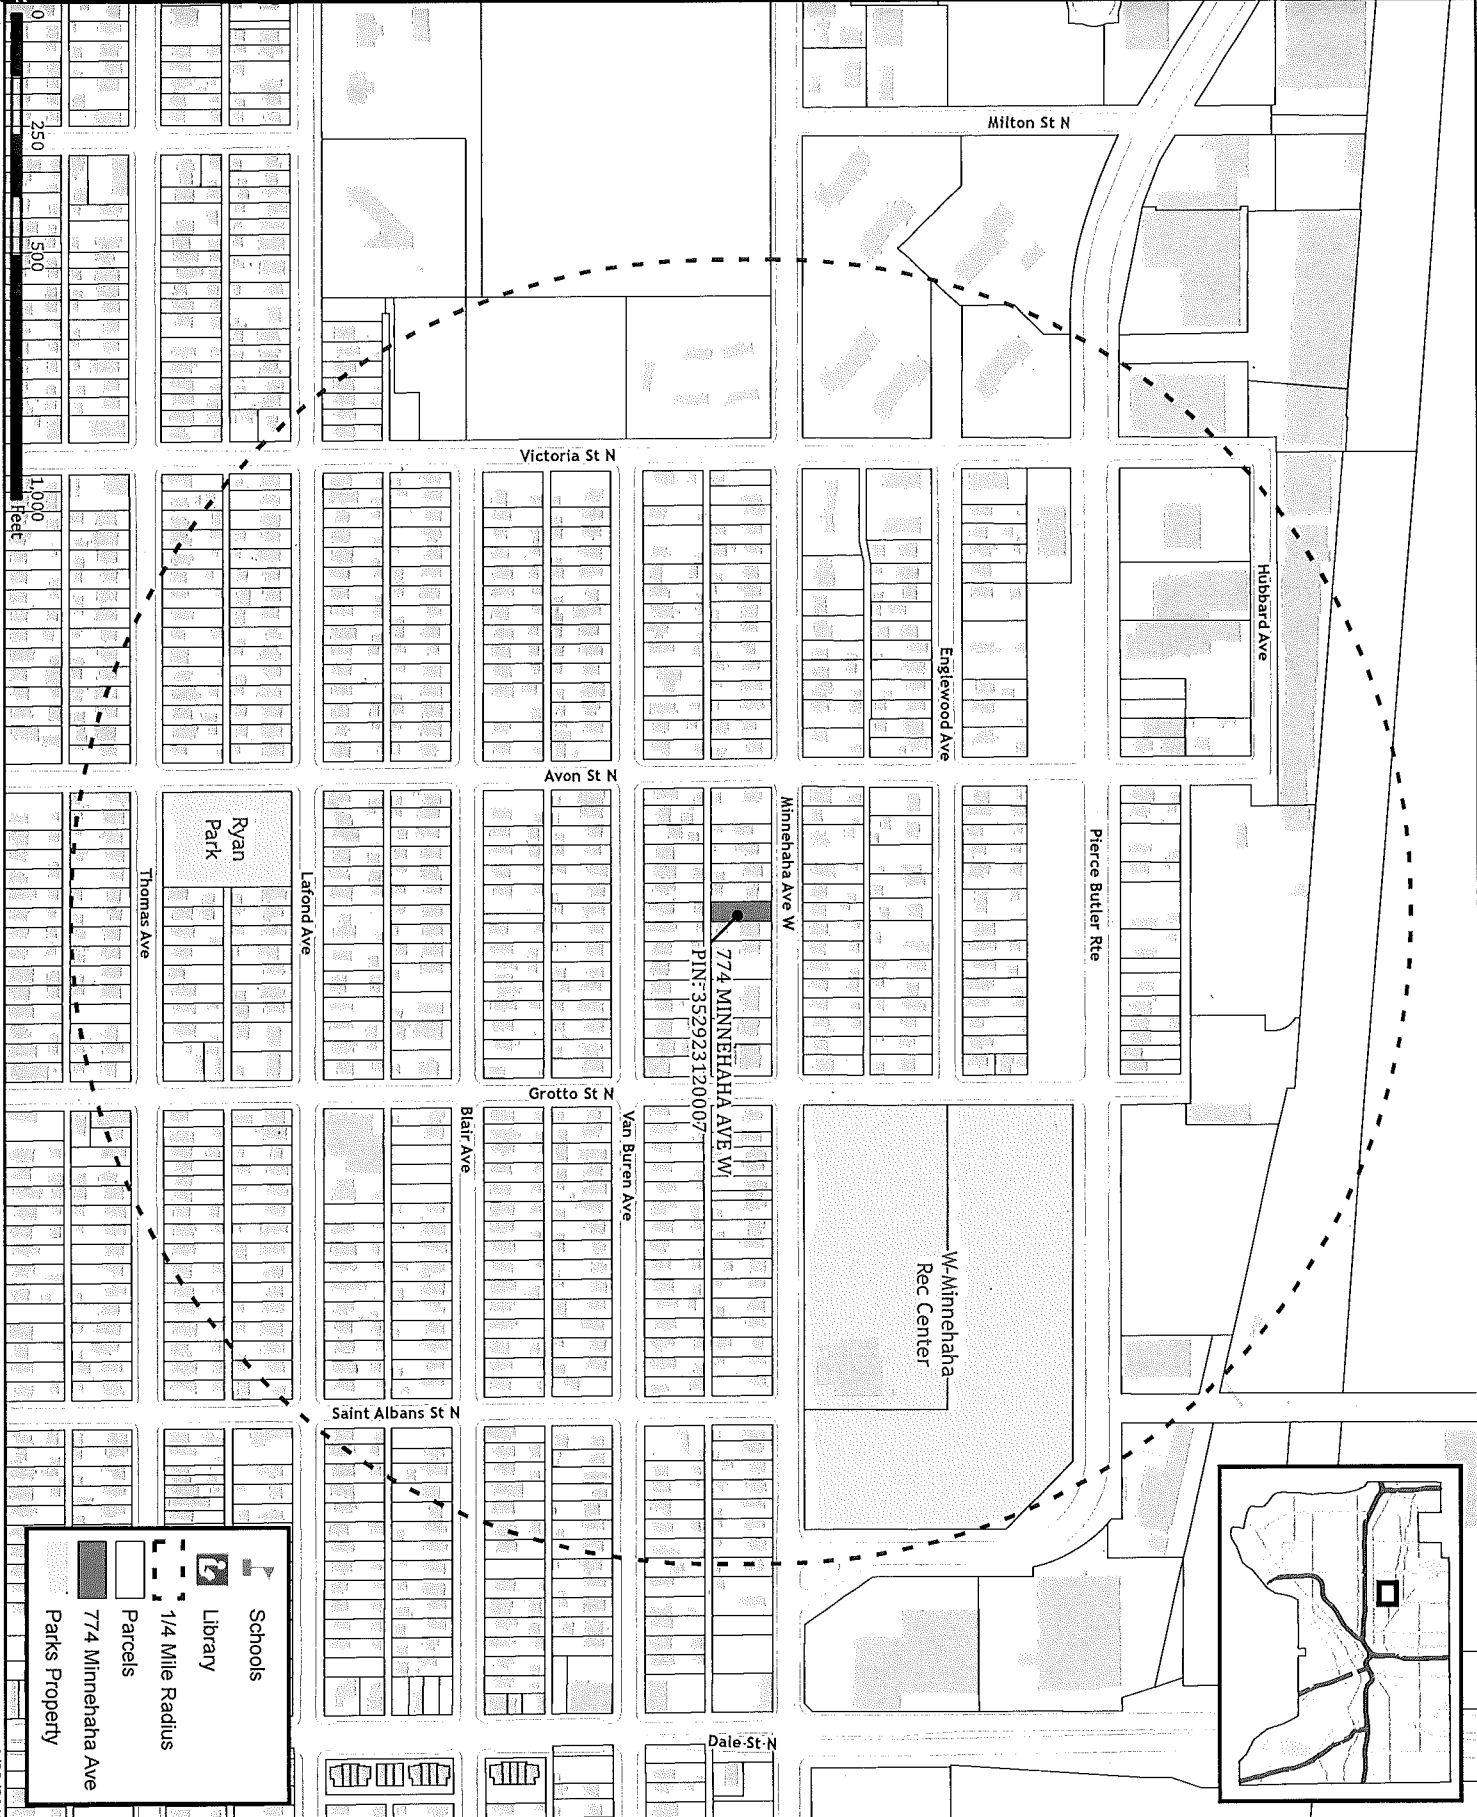

# Attachment E - Maps of Forfeited Properties

0  
250  
500  
1,000  
Feet

**Legend**

- Schools
- Library
- 1/4 Mile Radius
- Parcels
- 658 Hawthorne Ave
- Parks Property

# Attachment E - Maps of Forfeited Properties

715 COOK AVE E  
 PIN: 29292214045

**Schools**

**Library**

**1/4 Mile Radius**

**Parcels**

**715 Cook Ave**

**Parks Property**

# Attachment E - Maps of Forfeited Properties

**Legend**

- Schools
- Library
- 1/4 Mile Radius
- Parcels
- 717 Geranium Ave
- Parks Property

# Attachment E - Maps of Forfeited Properties

831 JESSAMINE AVE E  
 PIN: 282922220152

**Schools**

**Library**

**1/4 Mile Radius**

**Parcels**

**831 Jessamine Ave**

**Parks Property**