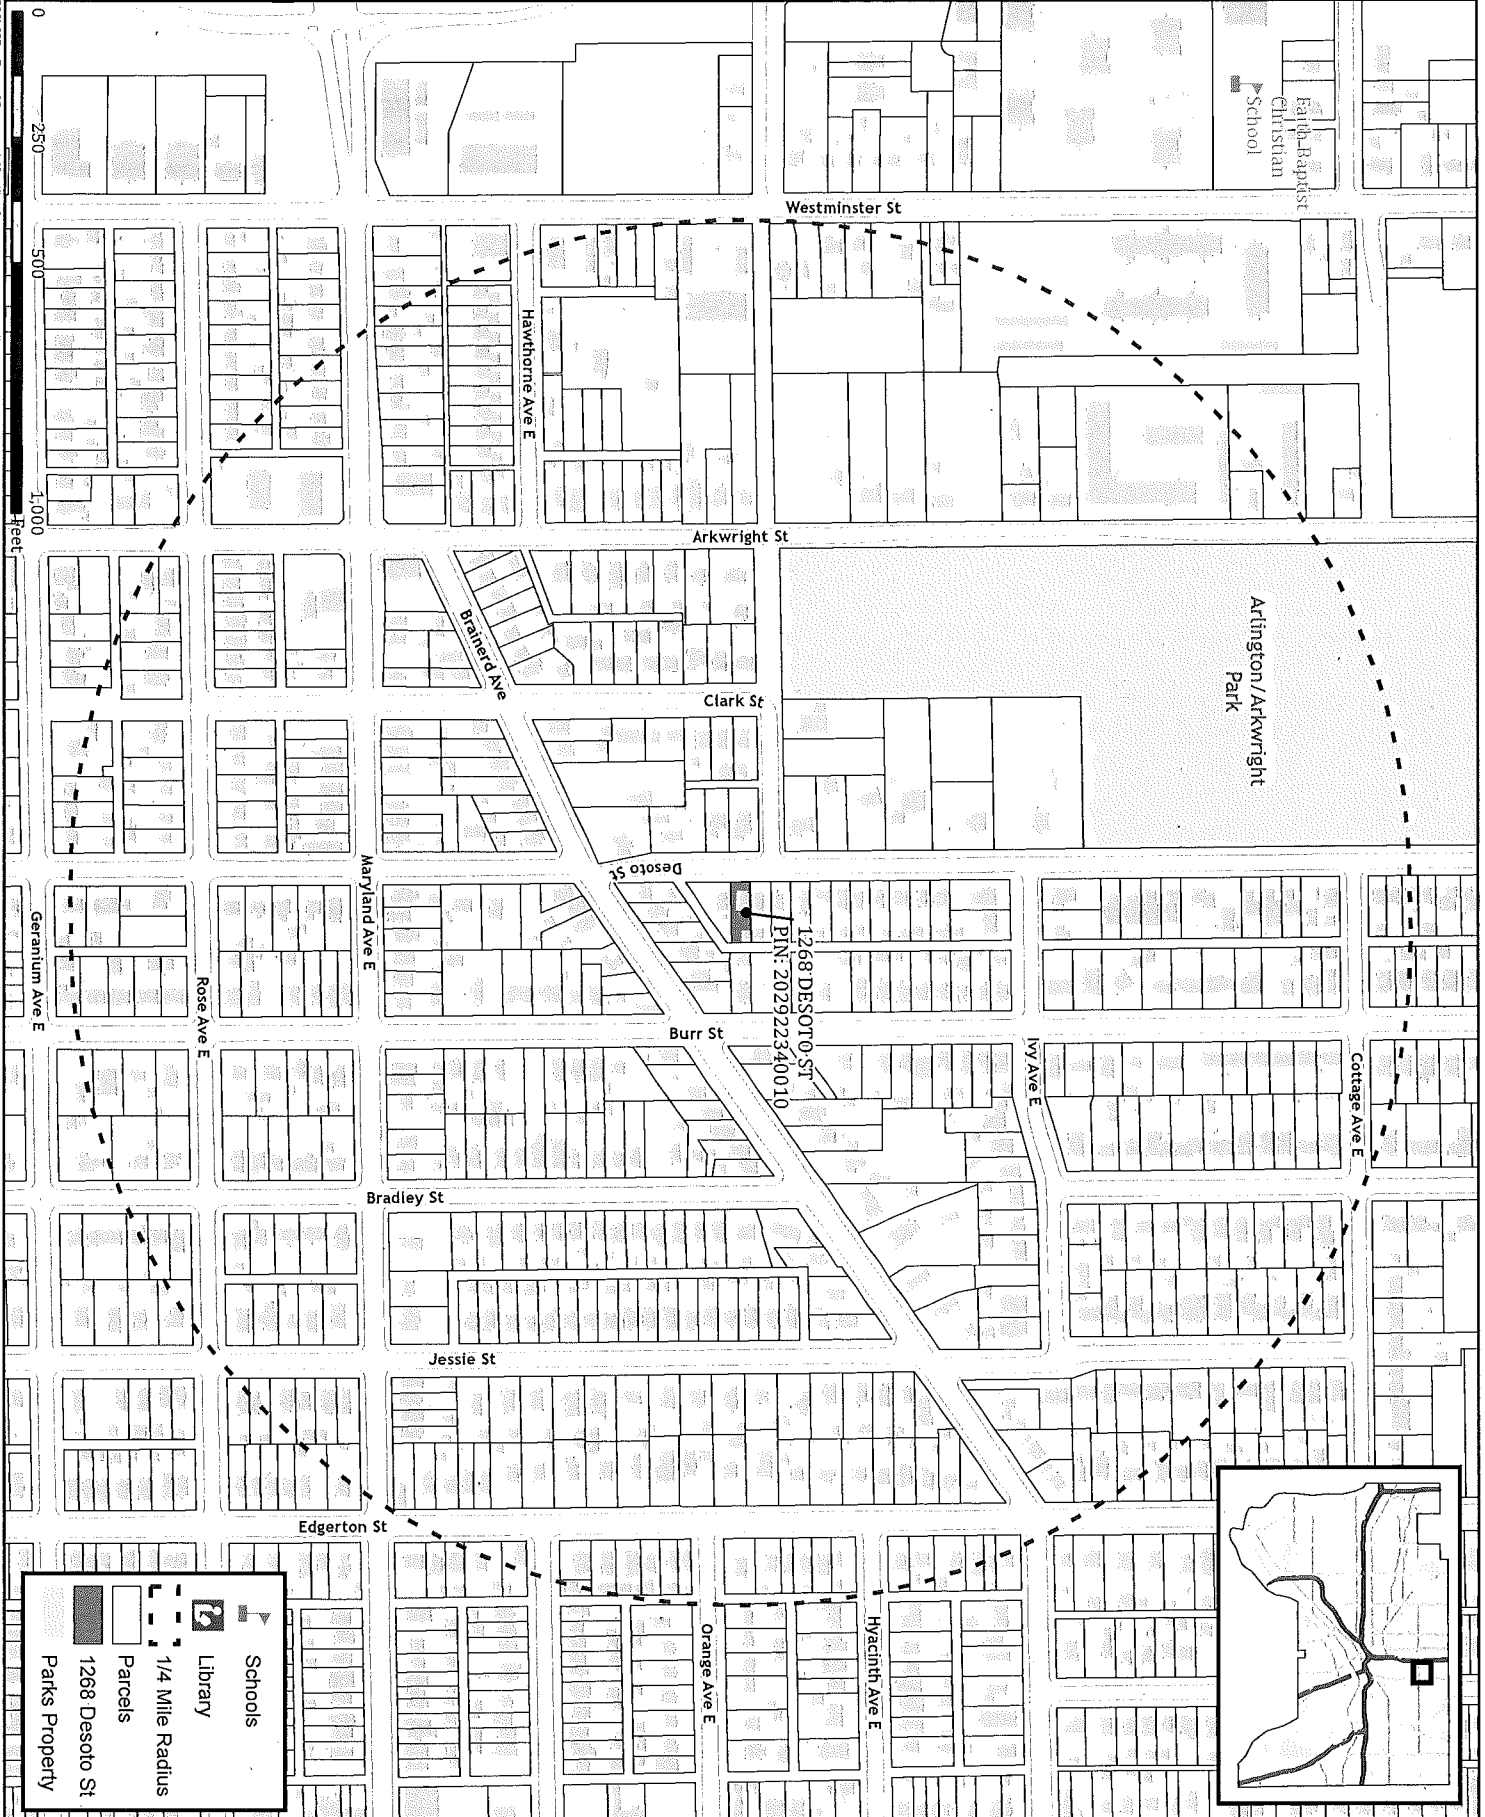

Attachment E - Maps of Forfeited Properties