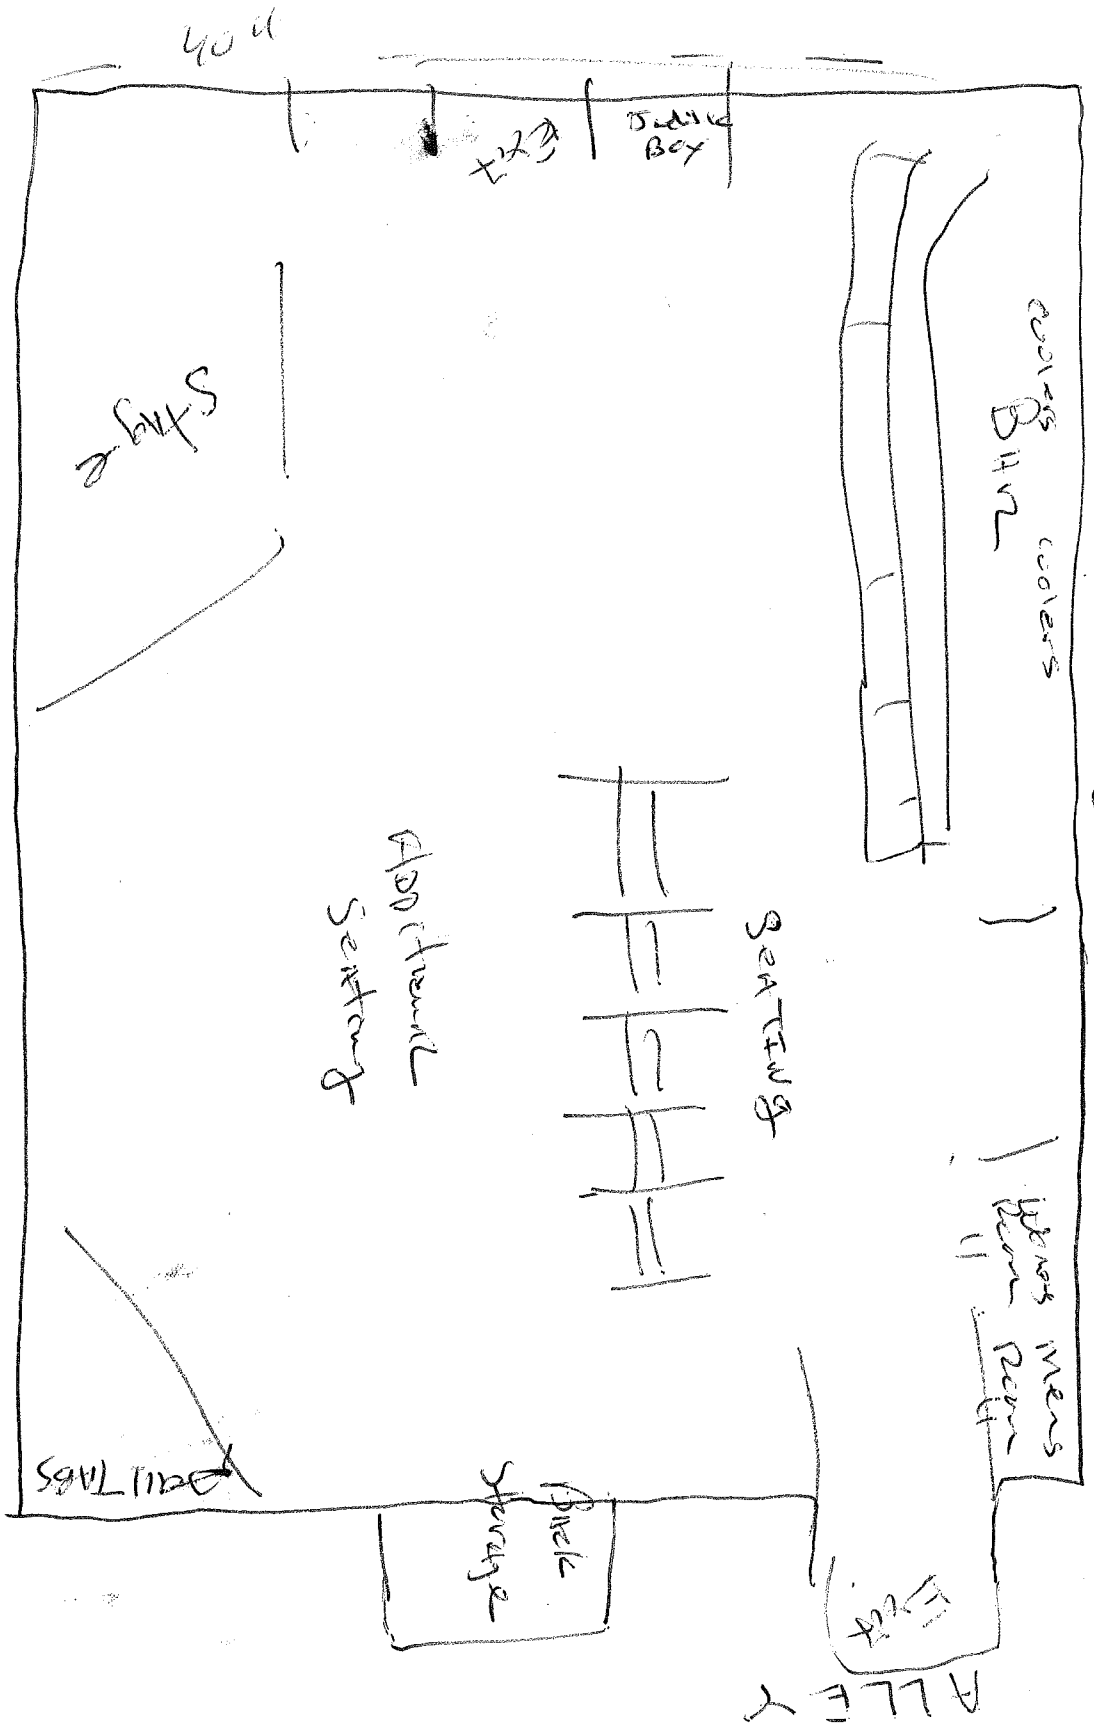

Hwy 914

Hudson Rd

Site Plan

Parking Lot

600' Floor Plan

Storage

COOLERS
 BAR
 COUNTERS

Trash Box

Additional
 Seating

SEATING

MENS
 WOMENS
 Restroom

Bicycle
 Storage

EXIT

ALLEY

TRASH

TRASH
 AREA