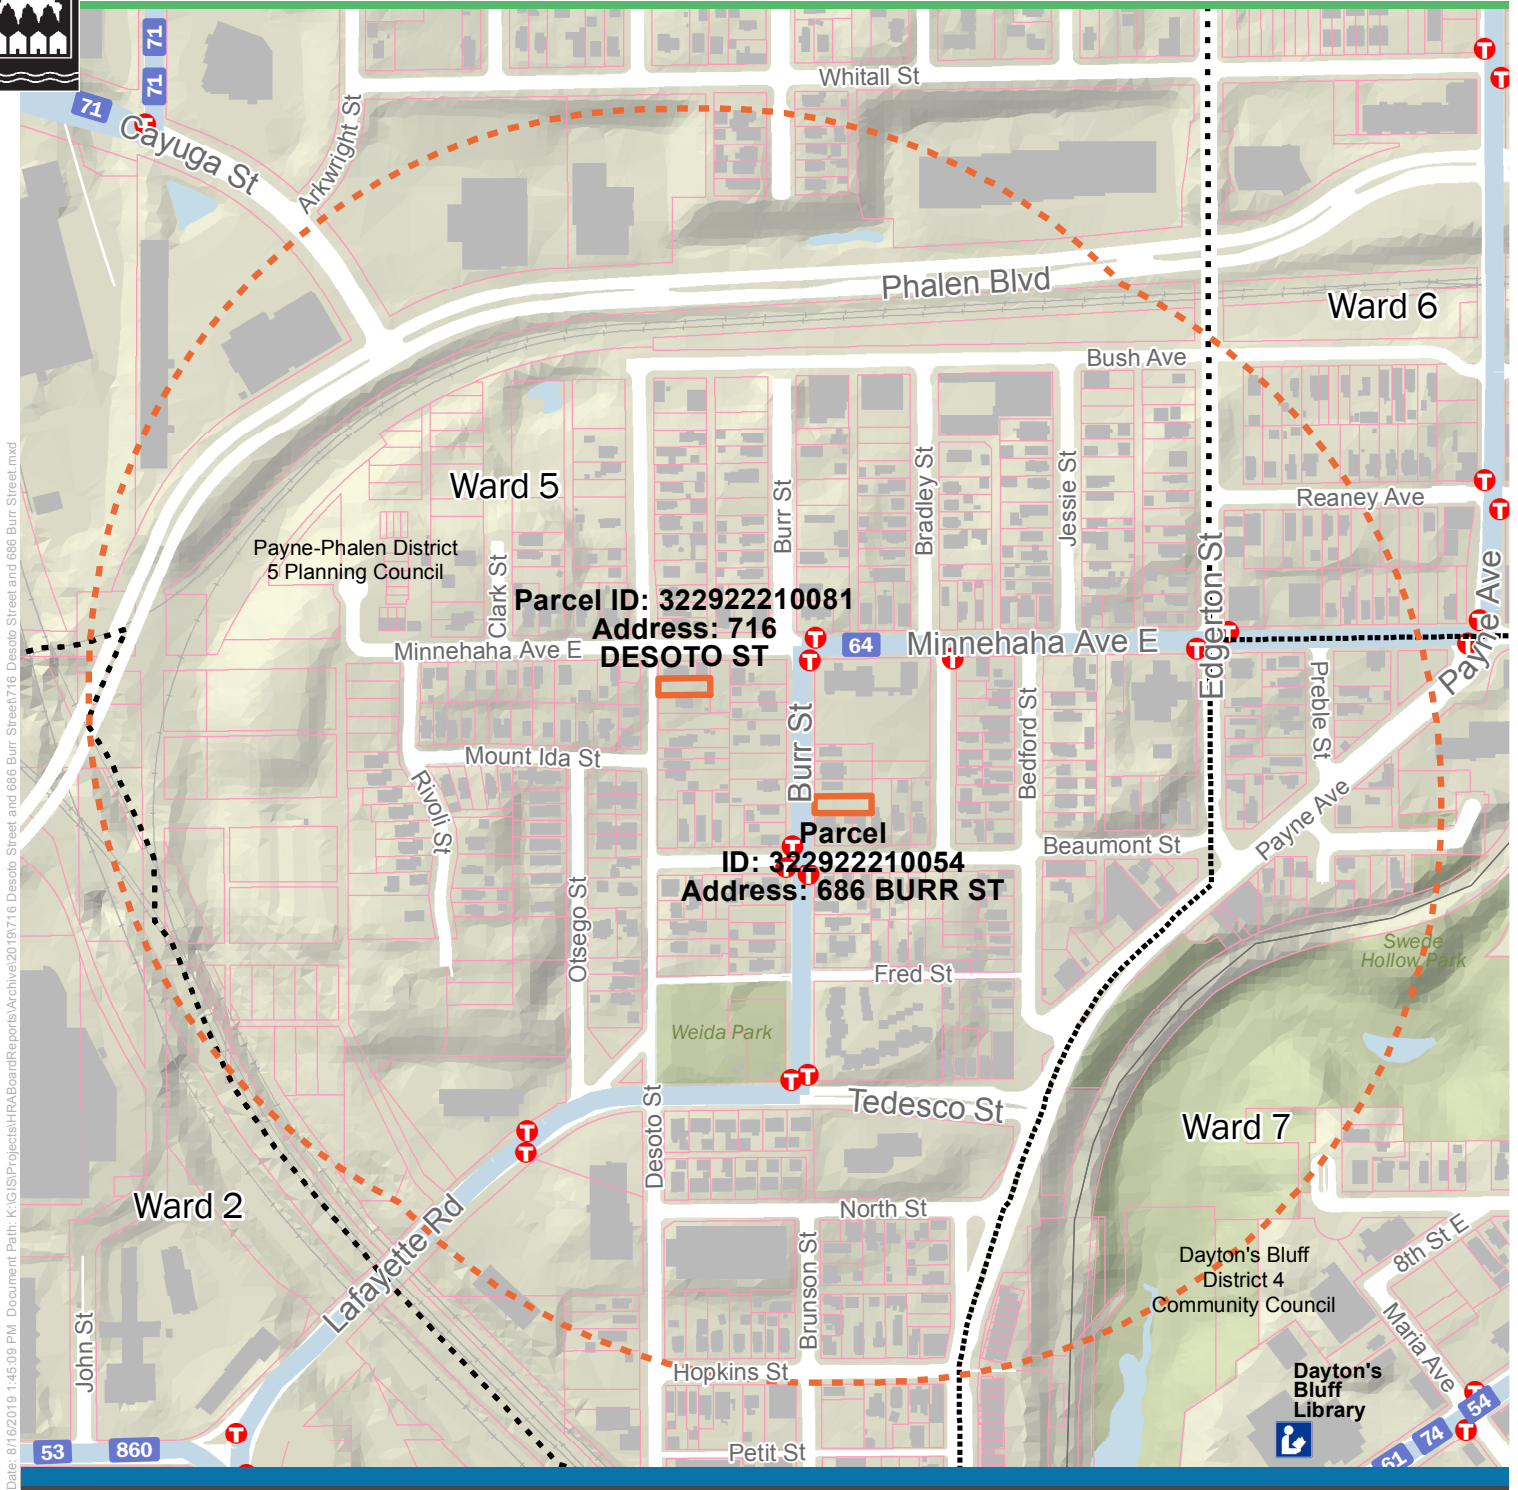

716 Desoto Street and 686 Burr Street

Data: 8/16/2019 1:45:09 PM. Document Path: K:\GIS\Projects\HRA\Board\Reports\Archive\2019\716 Desoto Street and 686 Burr Street\716 Desoto Street and 686 Burr Street.mxd