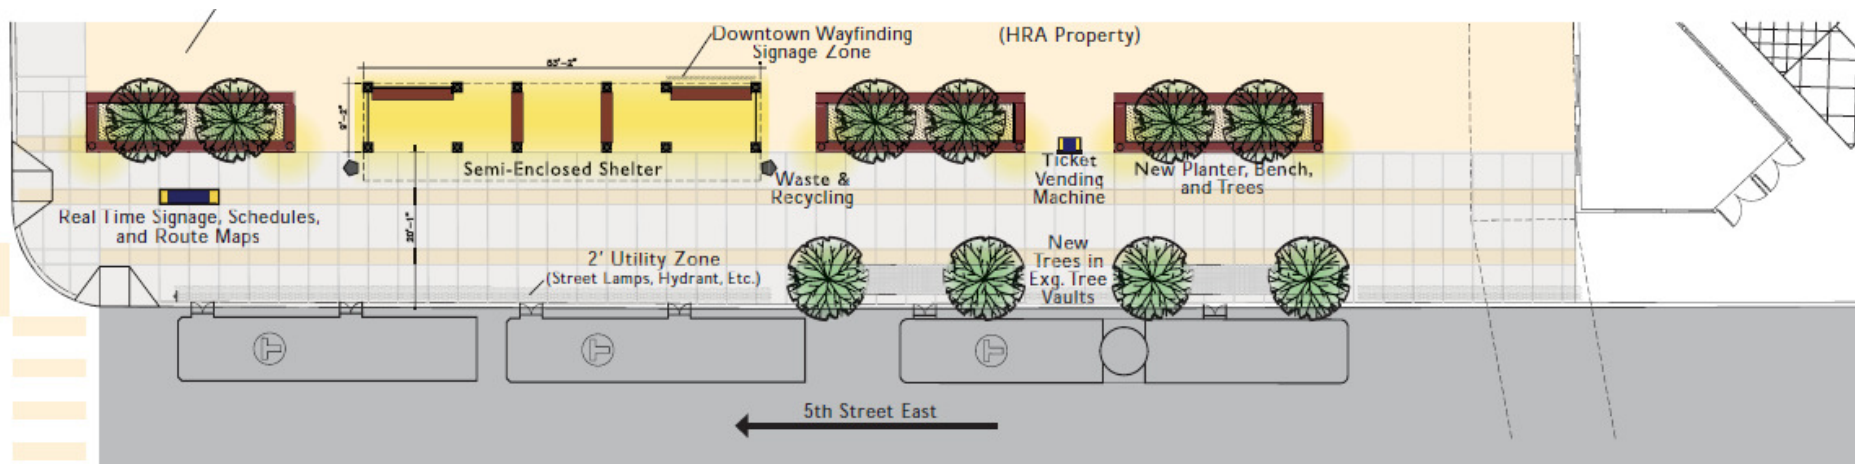

5th & Minnesota St. Preferred Concept

PERSPECTIVE LOOKING SOUTH TOWARDS 5TH ST. STATION

Key Elements:

- ✓ Semi-Enclosed, Heated Shelter
 - ✓ Approximately 700 square feet
- ✓ Shelter Setback on HRA Property
 - ✓ Approximately 20 feet of clear sidewalk
- ✓ Security Cameras & Lighting
- ✓ Real-Time Signs
- ✓ Ticket Vending Machine