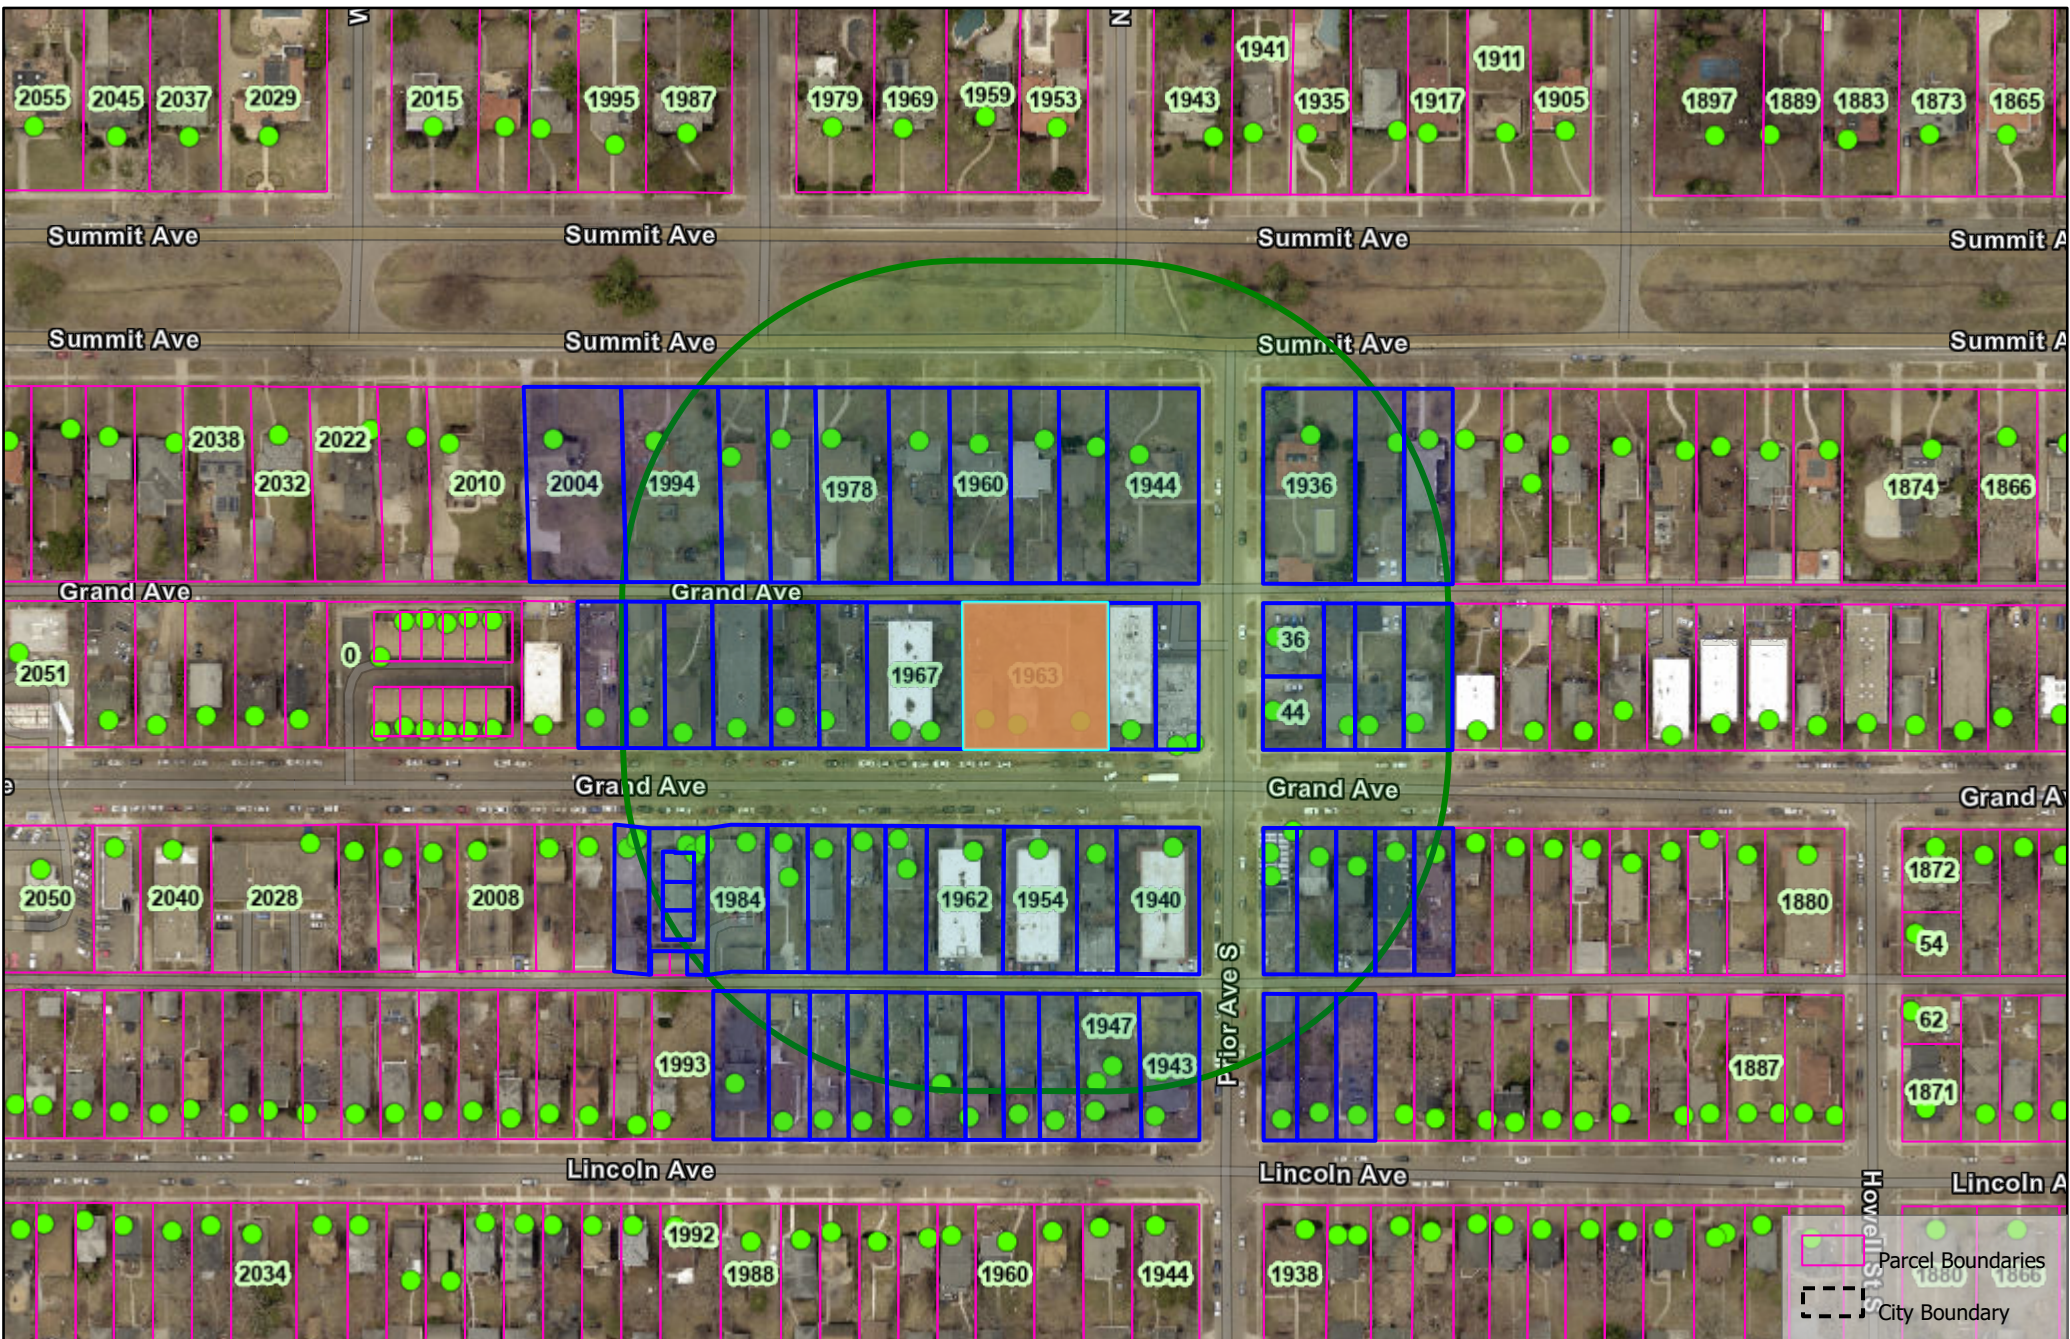

1963 GRAND AVENUE-GIS MAP

Sources: Esri, Airbus DS, USGS, NGA, NASA, CGIAR, N Robinson, NCEAS, NLS, OS, NMA, Geodatastyrelsen, Rijkswaterstaat, GSA, Geoland, FEMA, Intermap and the GIS user community, City of Saint Paul - Public Works,

The Geographic Information System (GIS) Data to which this notice is attached are made available pursuant to the Minnesota Government Data Practices Act (Minnesota Statutes Chapter 13). The GIS Data are provided to you "AS IS" and without any warranty as to their performance, merchantability, or fitness for any particular purpose. The GIS Data were developed by the City of Saint Paul for its own internal business purposes. The City of Saint Paul does not represent or warrant that the GIS Data or the data documentation are error-free, complete, current, or accurate. You are responsible for any consequences resulting from your use of the GIS Data or your reliance on the GIS Data. You should consult the data documentation for this particular GIS Data to determine the limitations of the GIS Data and the precision with which the GIS Data may depict distance, direction, location, or other geographic features. If you transmit or provide the GIS Data (or any portion of it) to another user, the GIS Data must include a copy of this disclaimer.