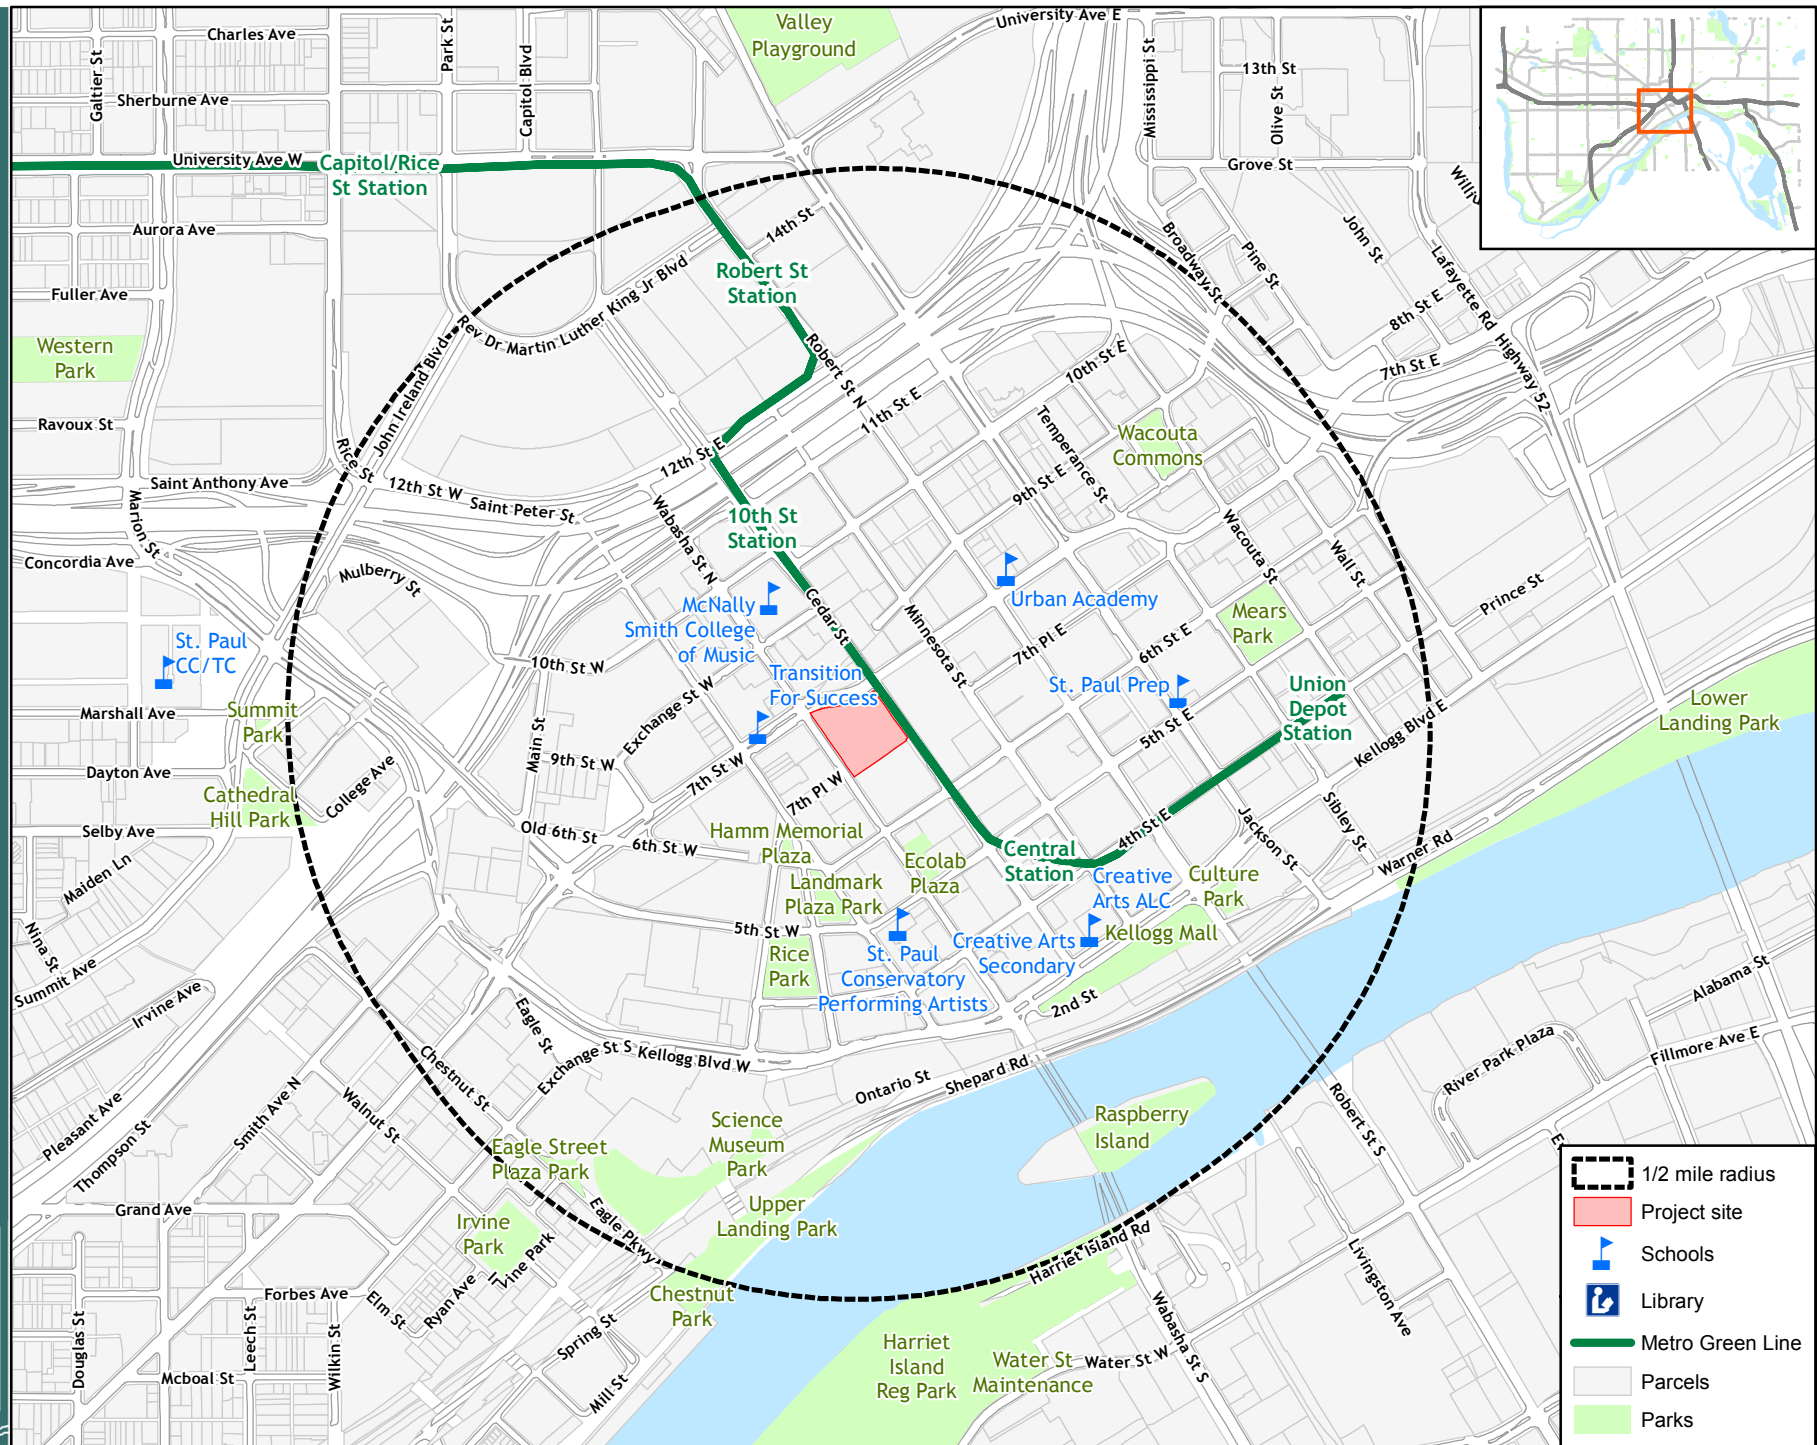

The Original Cakerie, Co. SIF Loan

-  1/2 mile radius
-  Project site
-  Schools
-  Library
-  Metro Green Line
-  Parcels
-  Parks