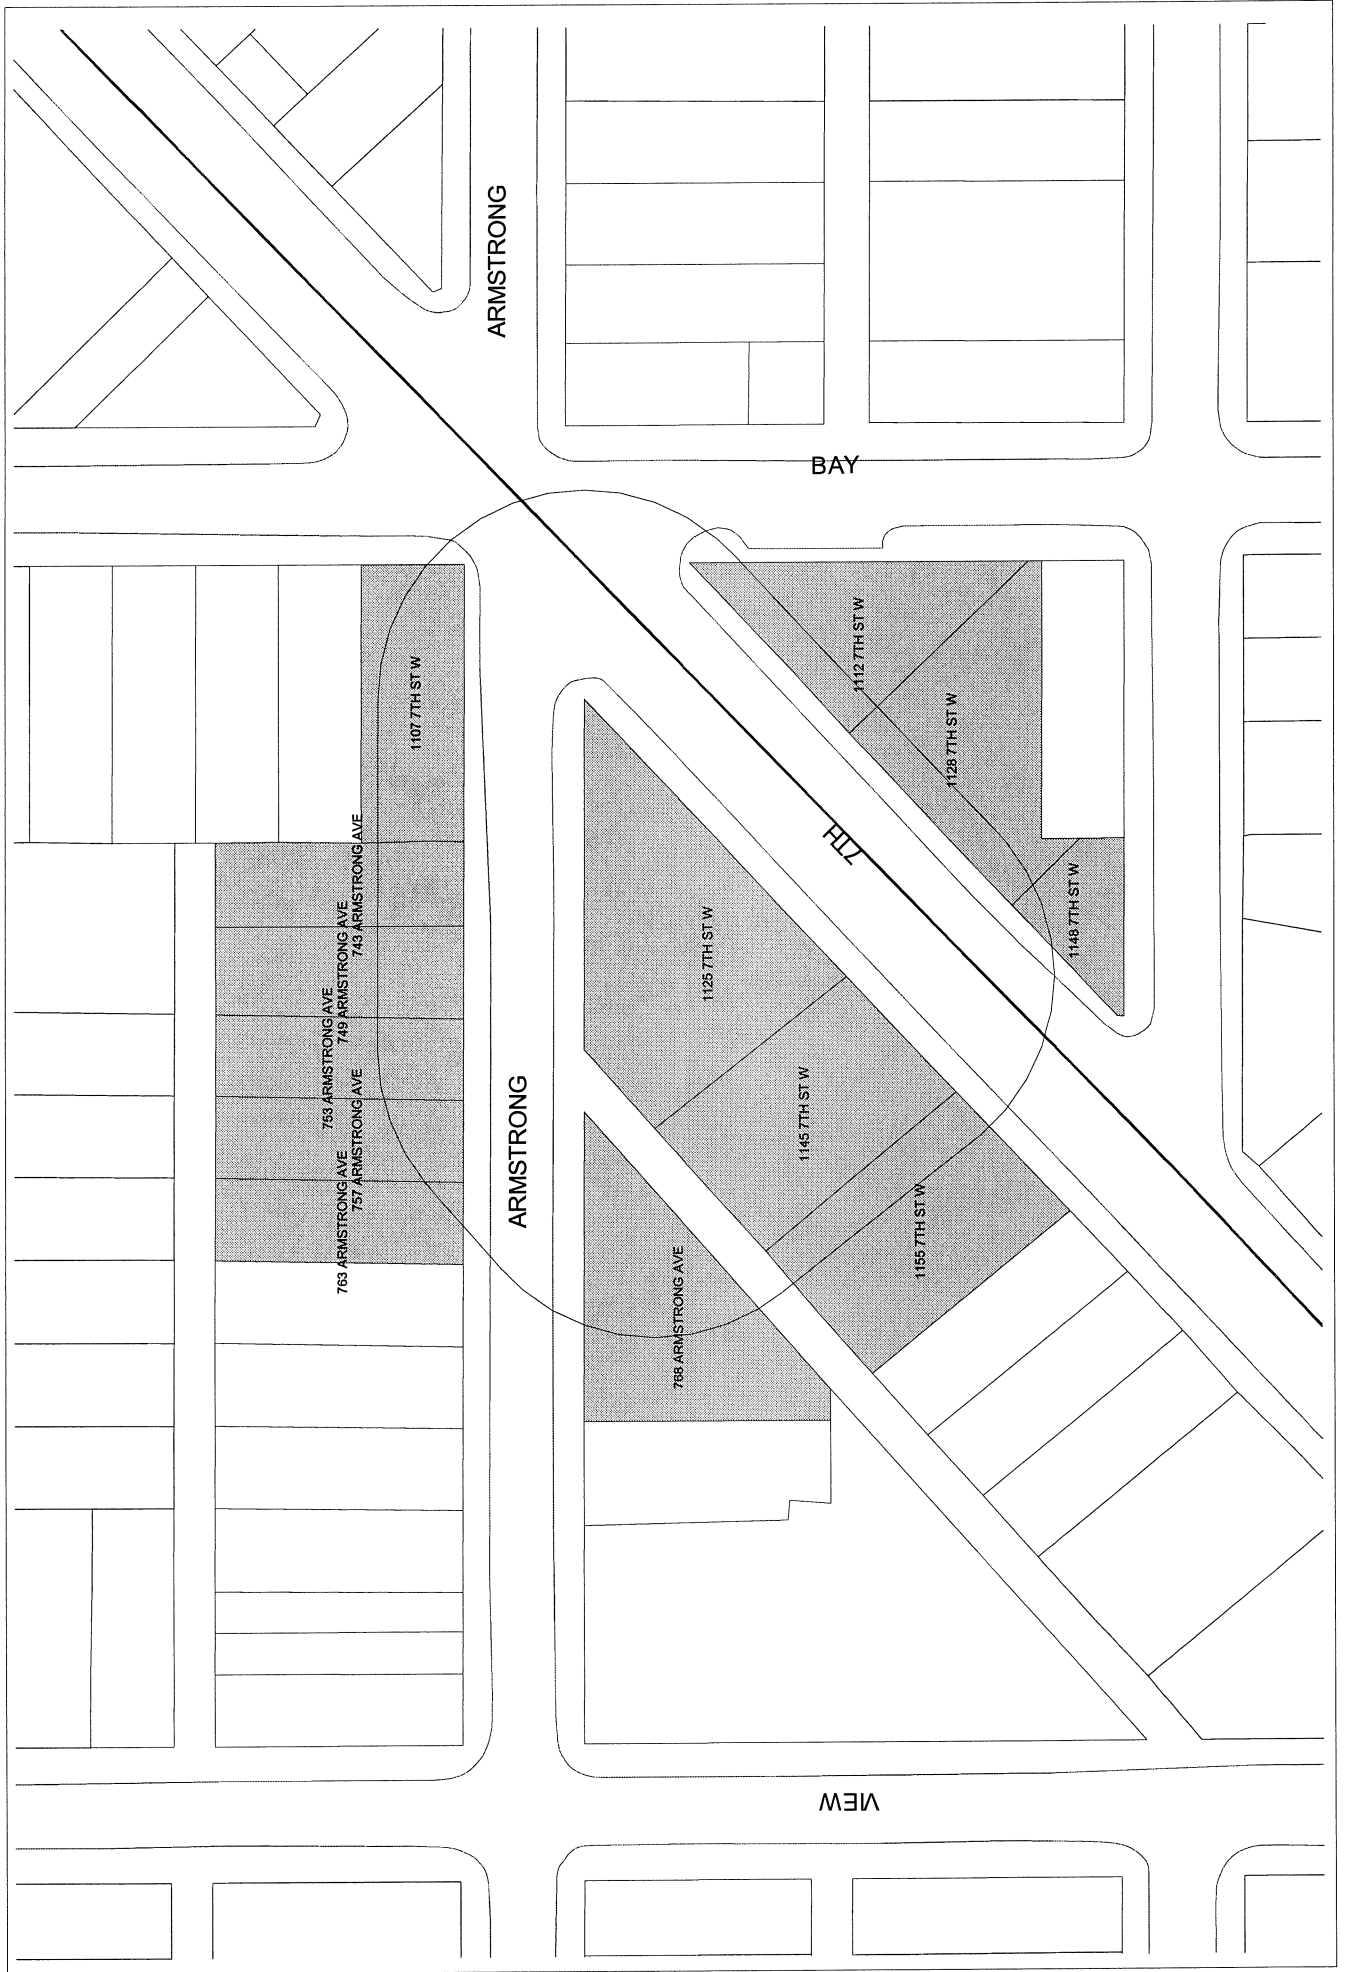

01/03/11

PROPERTY WITHIN 100 FEET OF PARCEL: 1125 7TH ST W

NA 112823410033
GEORGE L ZORTMAN AMY L ZORTMAN
1275 2ND AVE
NEWPORT MN 55055-7707

NA 112823410095
ROBERT P SCHNEIDER REVOCABLE FAMILY
TRUST
1112 7TH ST W
ST PAUL MN 55102-3914