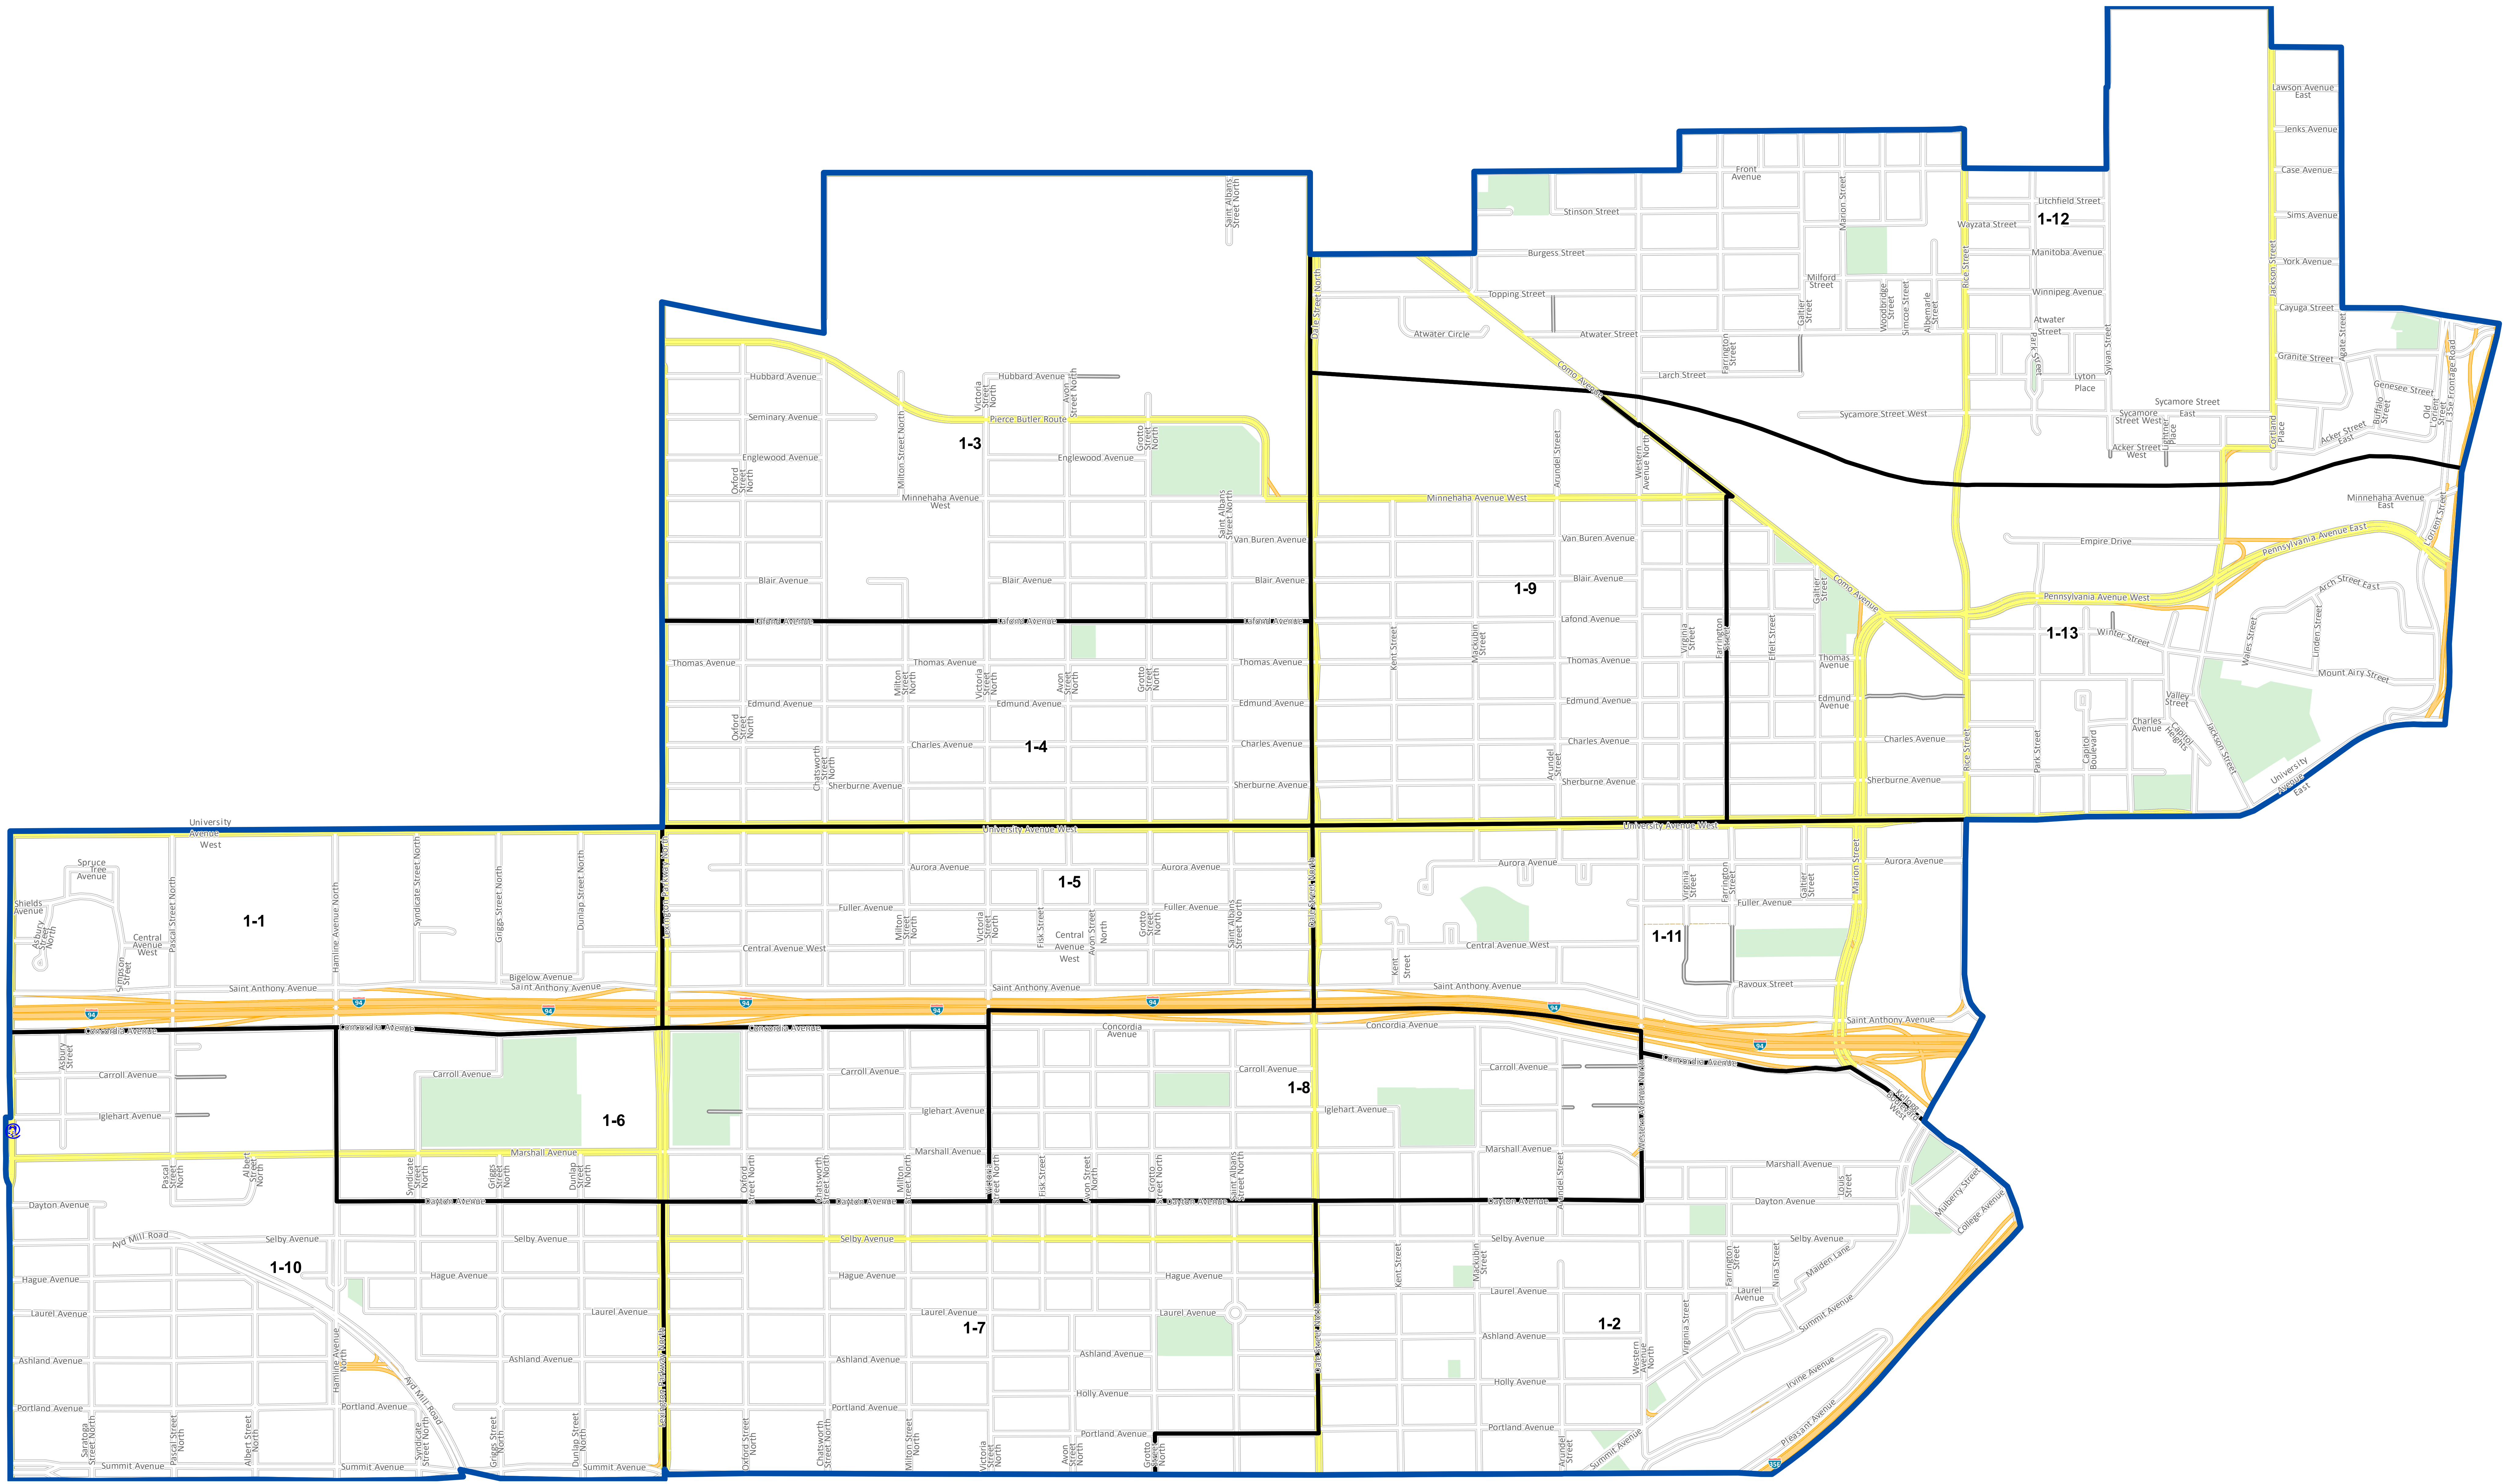

Saint Paul Ward 1

- Wards
- STP Precincts
- Interstate
- US or MN Highway
- Ramp (Connector)
- County Road
- Local Street
- Private Street, Public Access
- City Park
- County/Regional Park or Open Space
- State Park