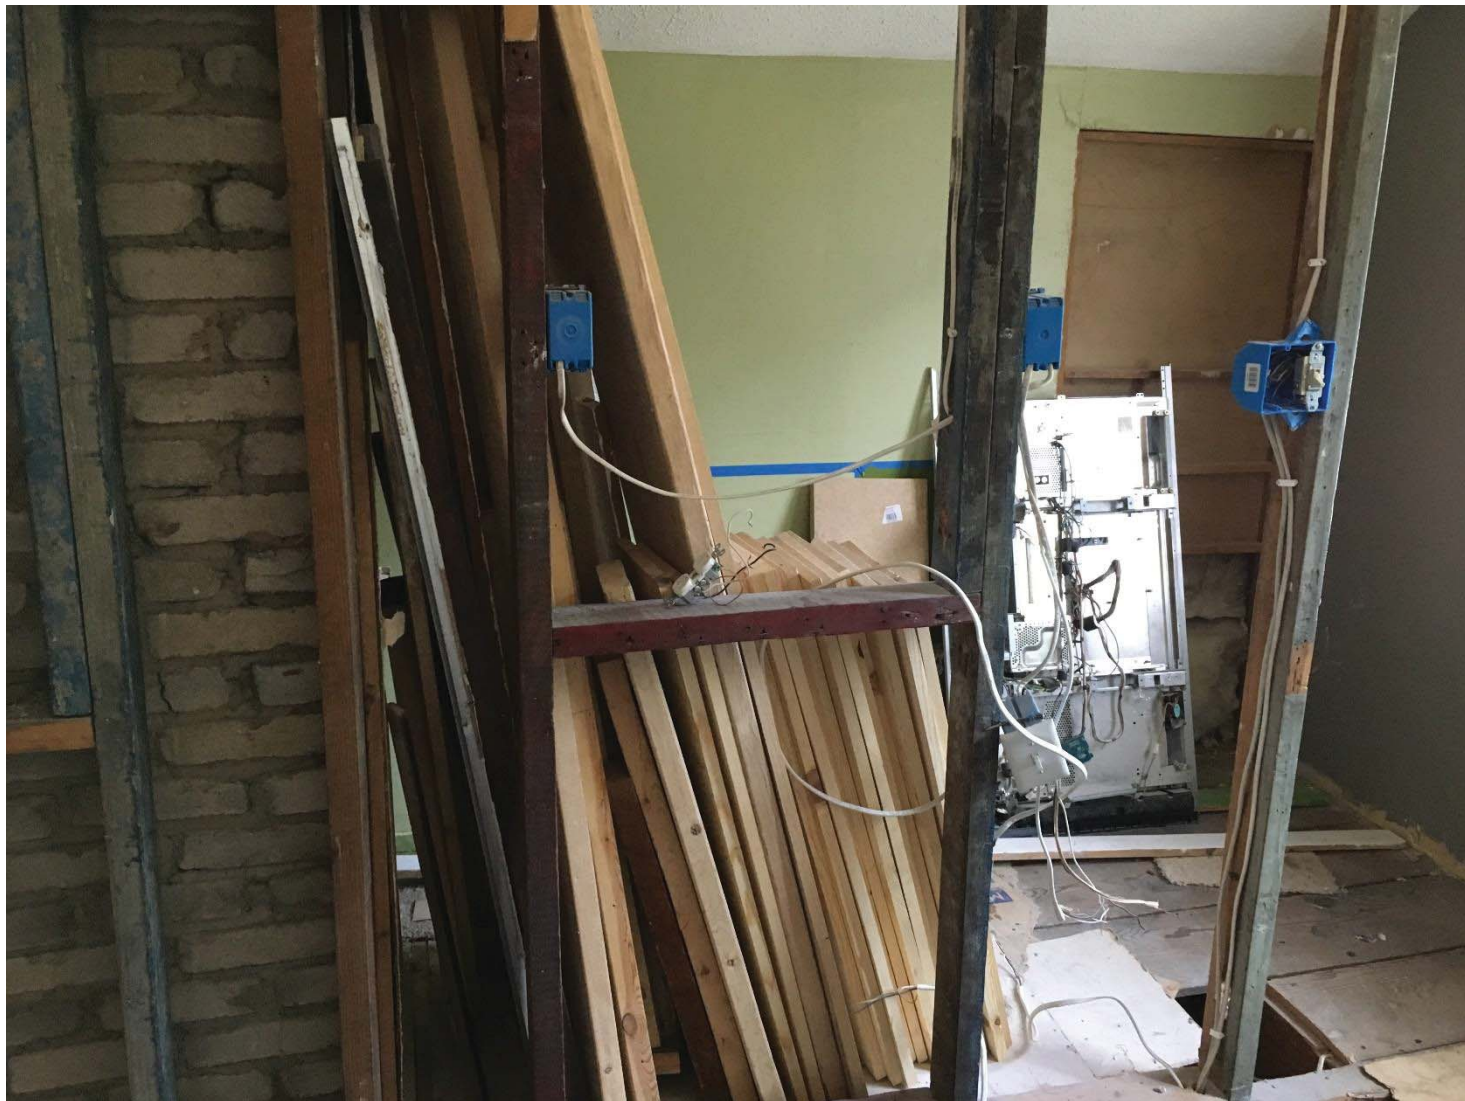

Date: August 16, 2018
File #: 17 - 213110
Folder Name: 1187 MARYLAND AVE E
PIN: 212922440023