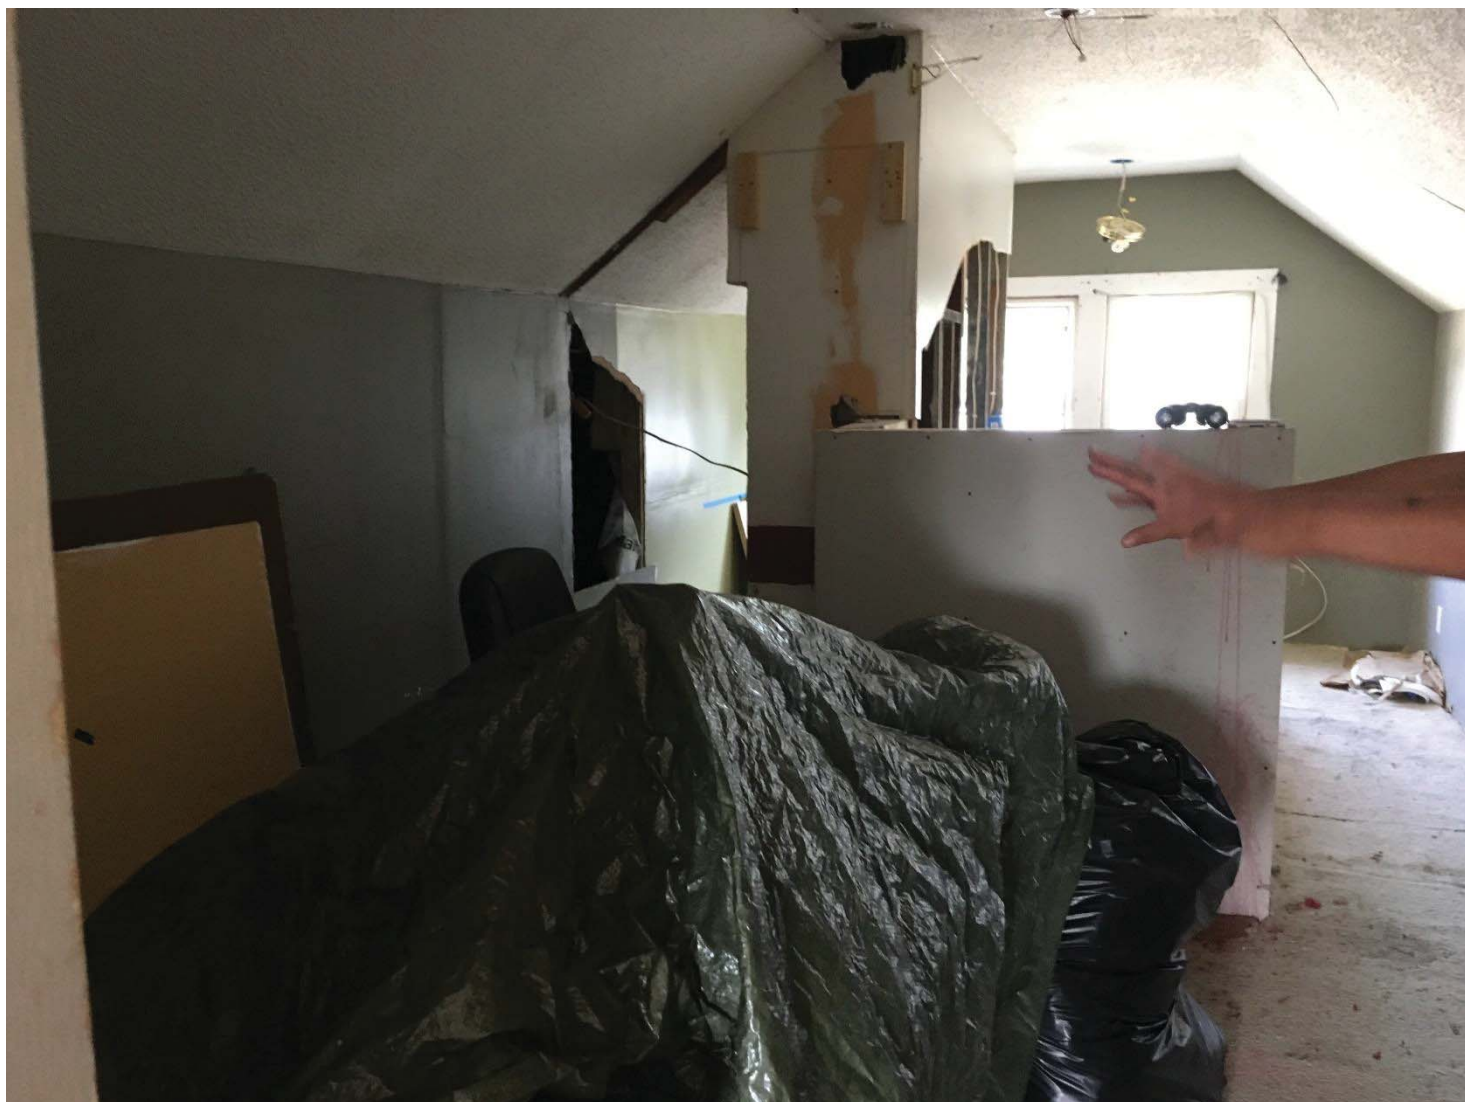

Date: August 16, 2018
File #: 17 - 213110
Folder Name: 1187 MARYLAND AVE E
PIN: 212922440023