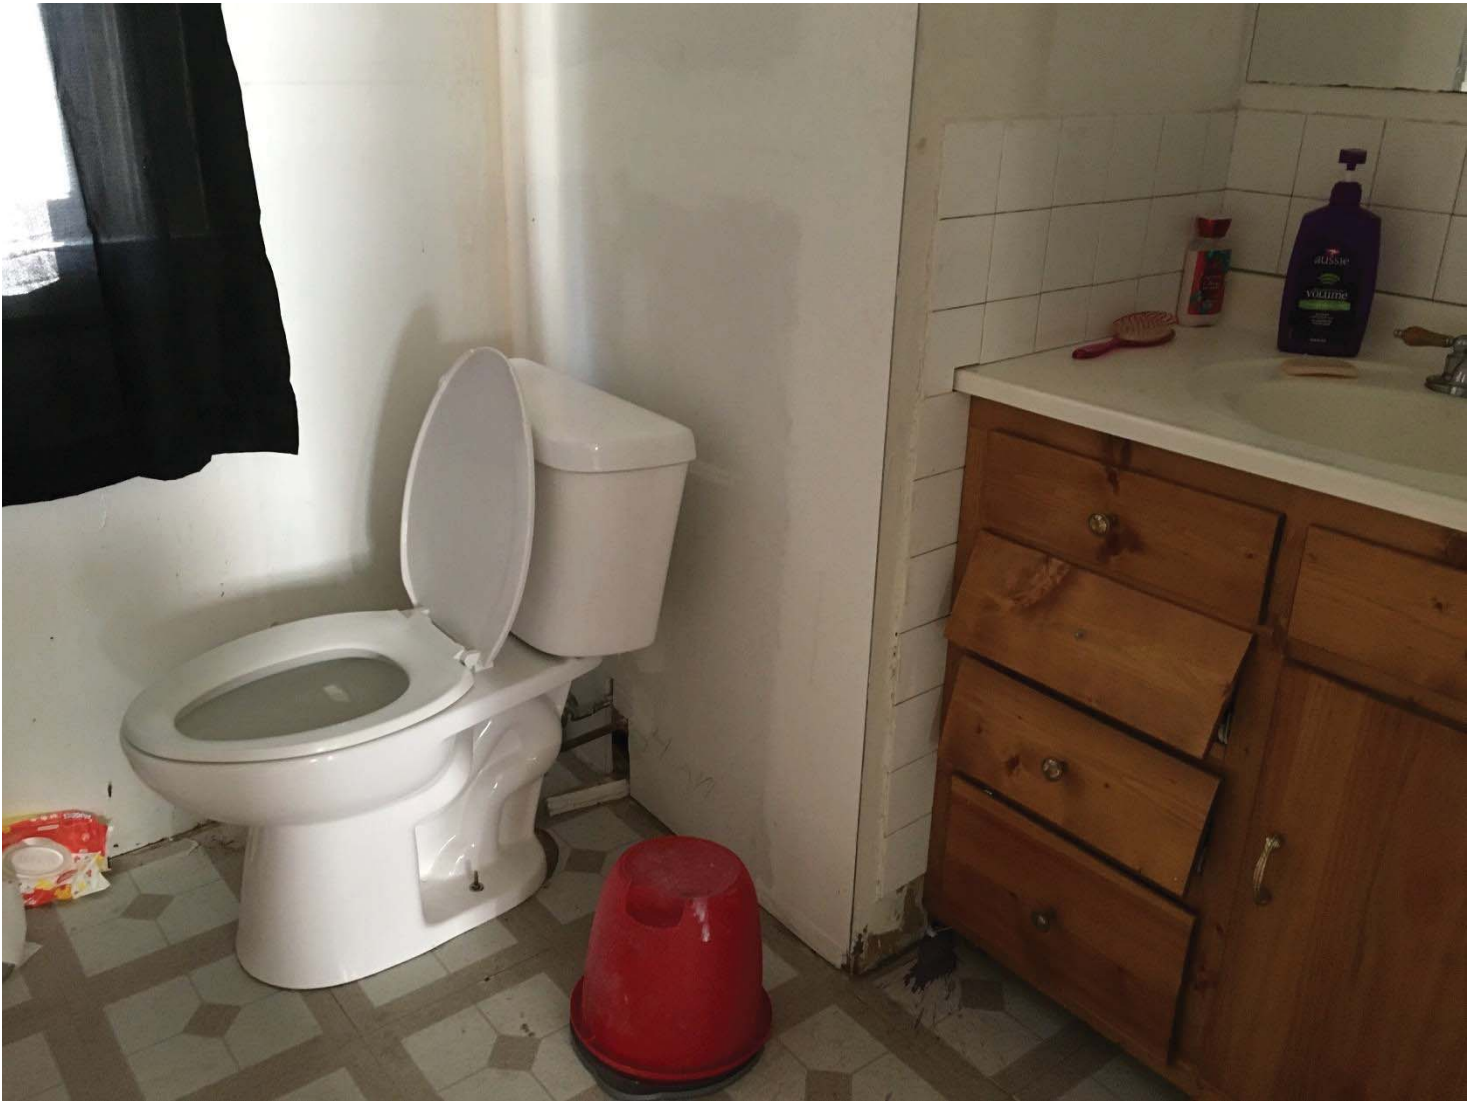

Date: August 16, 2018
File #: 17 - 213110
Folder Name: 1187 MARYLAND AVE E
PIN: 212922440023