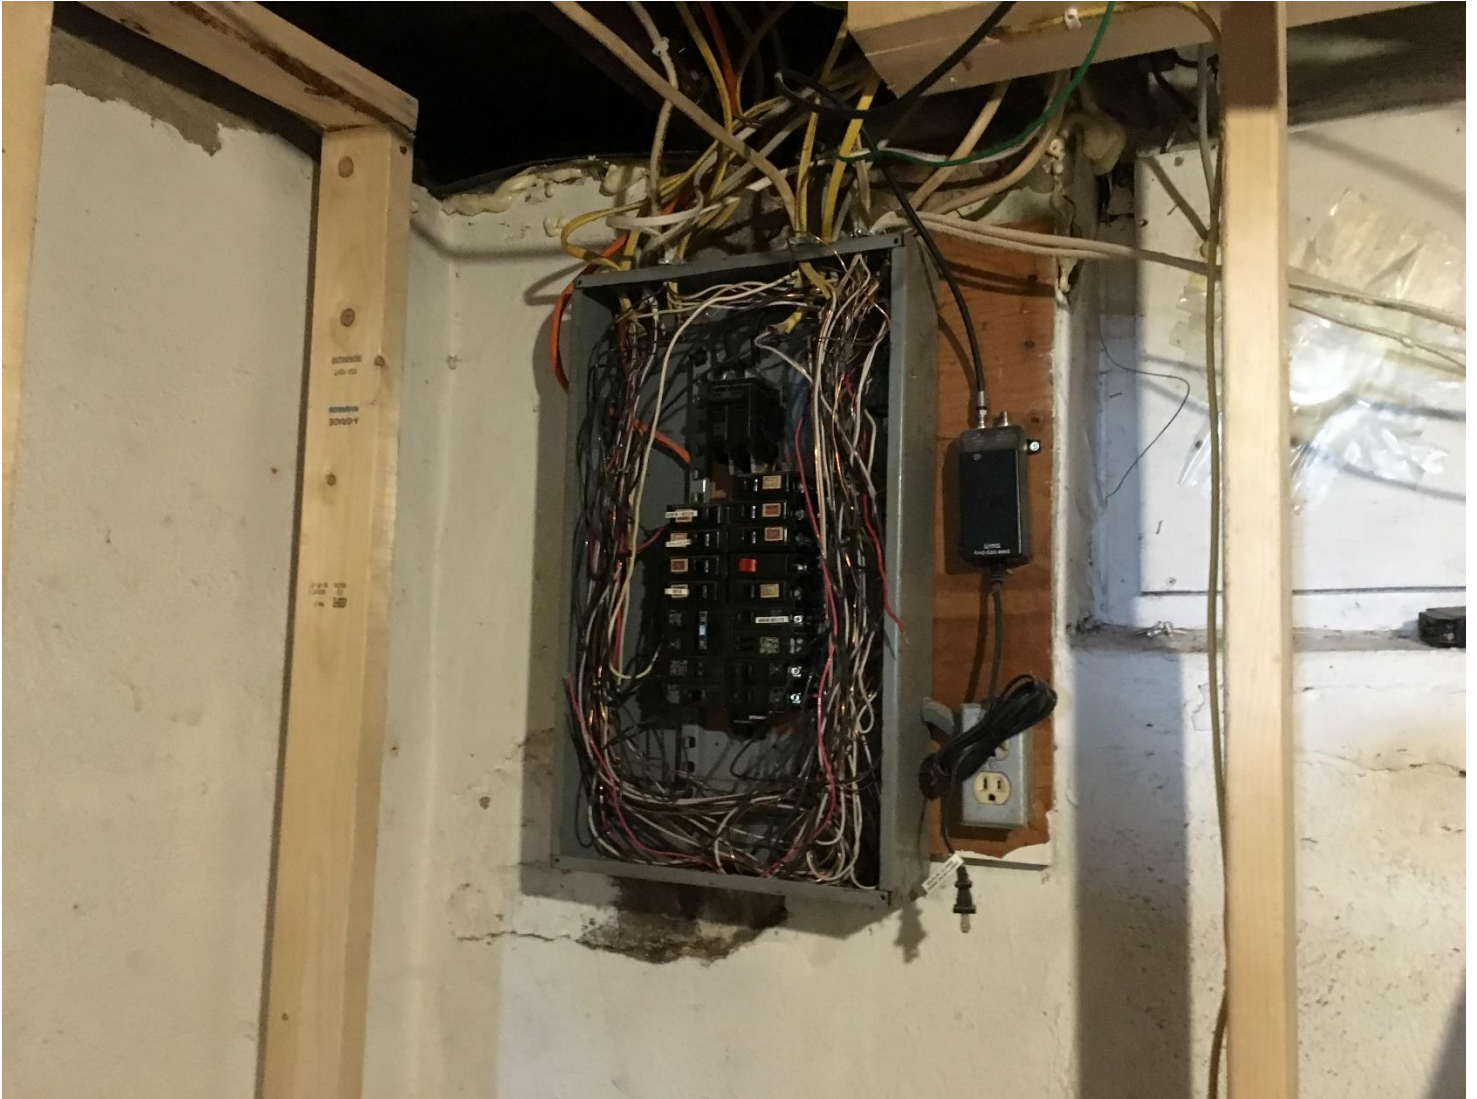

Date: August 16, 2018
File #: 17 - 213110
Folder Name: 1187 MARYLAND AVE E
PIN: 212922440023