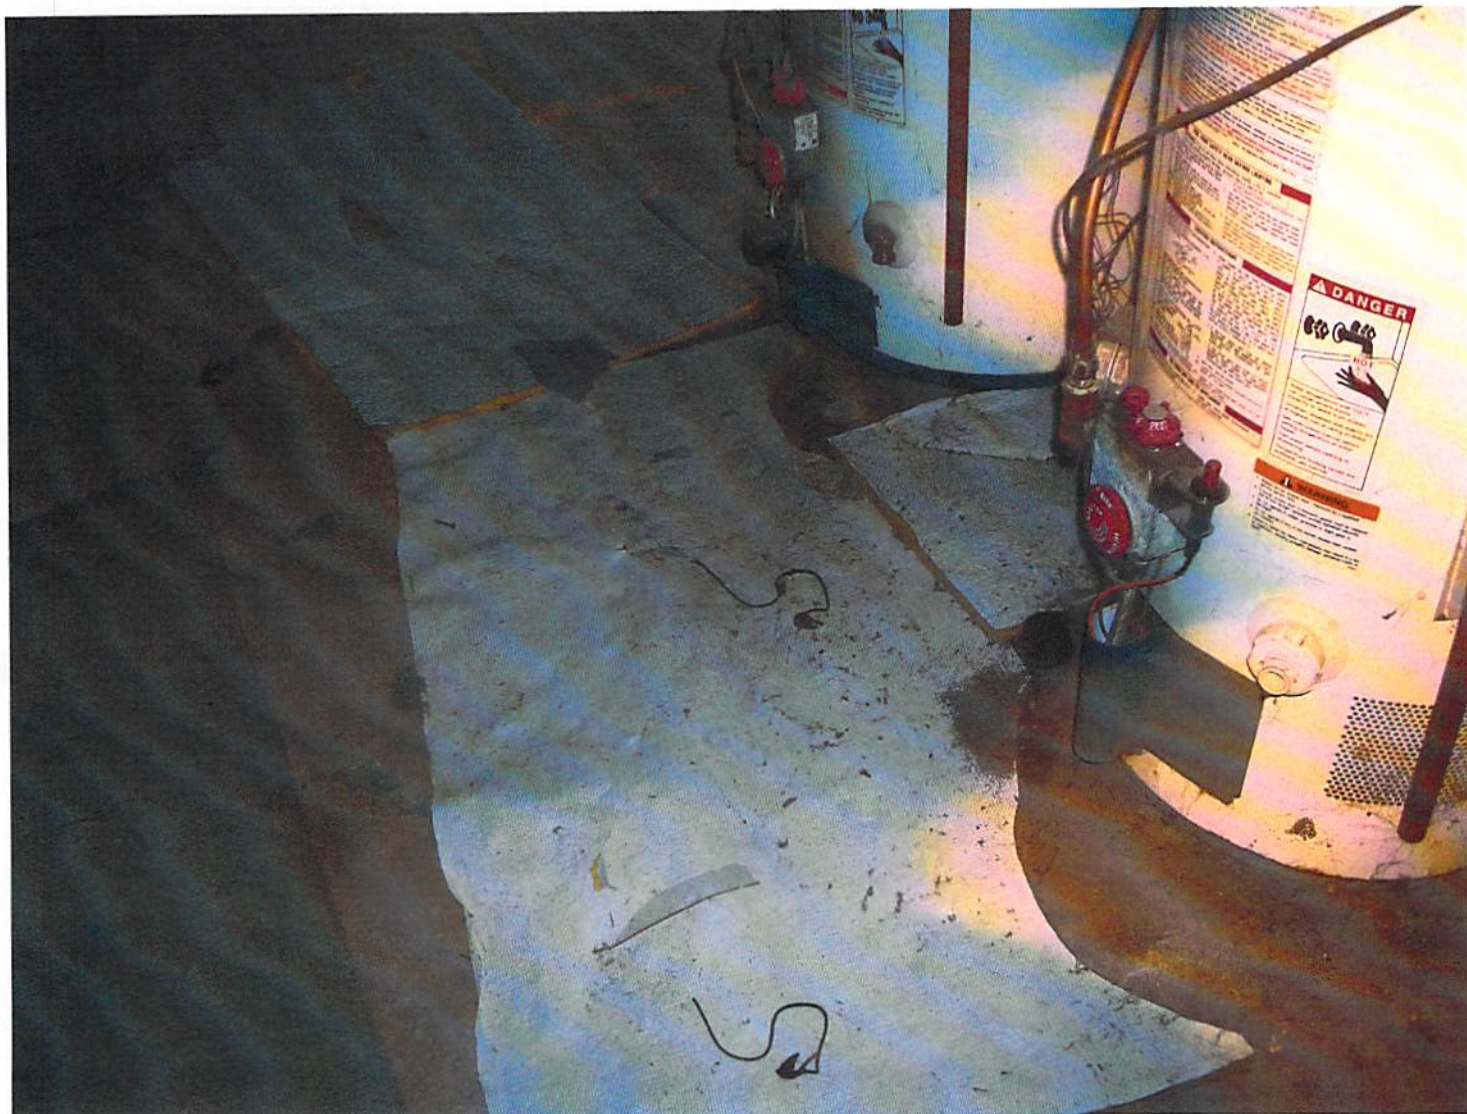

Date: April 05, 2011
File #: 11 - 010737
Folder Name: 869 ALBEMARLE ST
PIN: 252923410157

water heaters