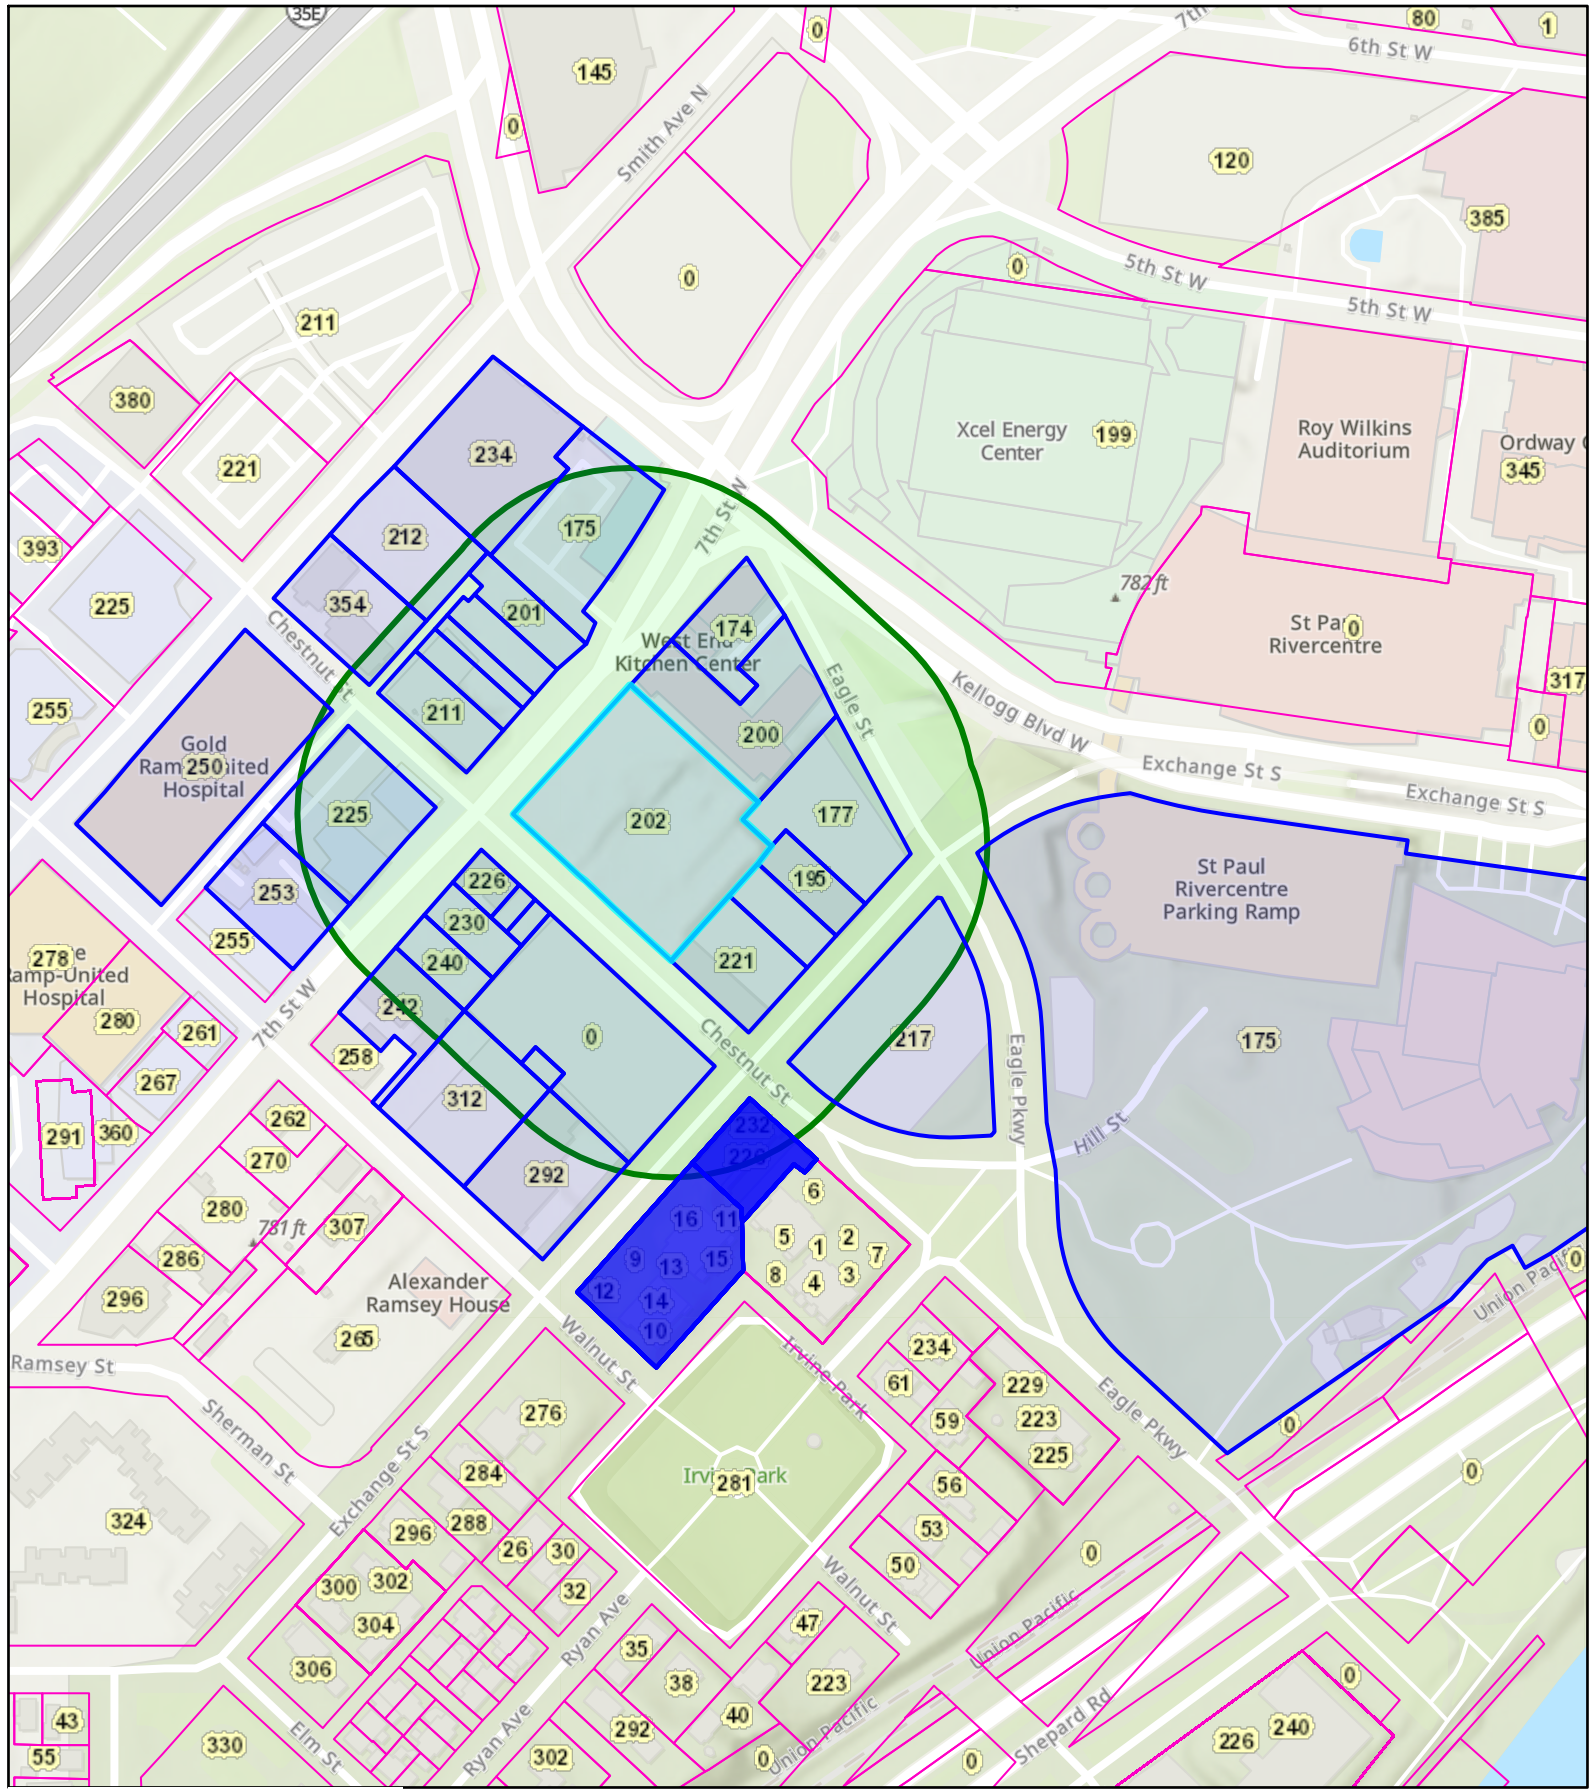

New Bohemia - Lucky Palooza Map

2/12/2020 10:09 AM

 **Saint Paul Minnesota**
The most livable city in America

Sources: Esri, Airbus DS, USGS, NGA, NASA, CGIAR, N Robinson, NCEAS, NLS, OS, NMA, Geodastystyrelsen, Rijkswaterstaat, GSA, Geoland, FEMA, Intermap and the GIS user community, City of Saint Paul - Public Works

The Geographic Information System (GIS) Data to which this notice is attached are made available pursuant to the Minnesota Government Data Practices Act (Minnesota Statutes Chapter 13). The GIS Data are provided to you "AS IS" and without any warranty as to their performance, merchantability, or fitness for any particular purpose. The GIS Data were developed by the City of Saint Paul for its own internal business purposes. The City of Saint Paul does not represent or warrant that the GIS Data or the data documentation are error-free, complete, current, or accurate. You are responsible for any consequences resulting from your use of the GIS Data or your reliance on the GIS Data. You should consult the data documentation for this particular GIS Data to determine the limitations of the GIS Data and the precision with which the GIS Data may depict distance, direction, location, or other geographic features. If you transmit or provide the GIS Data (or any portion of it) to another user, the GIS Data must include a copy of this disclaimer.