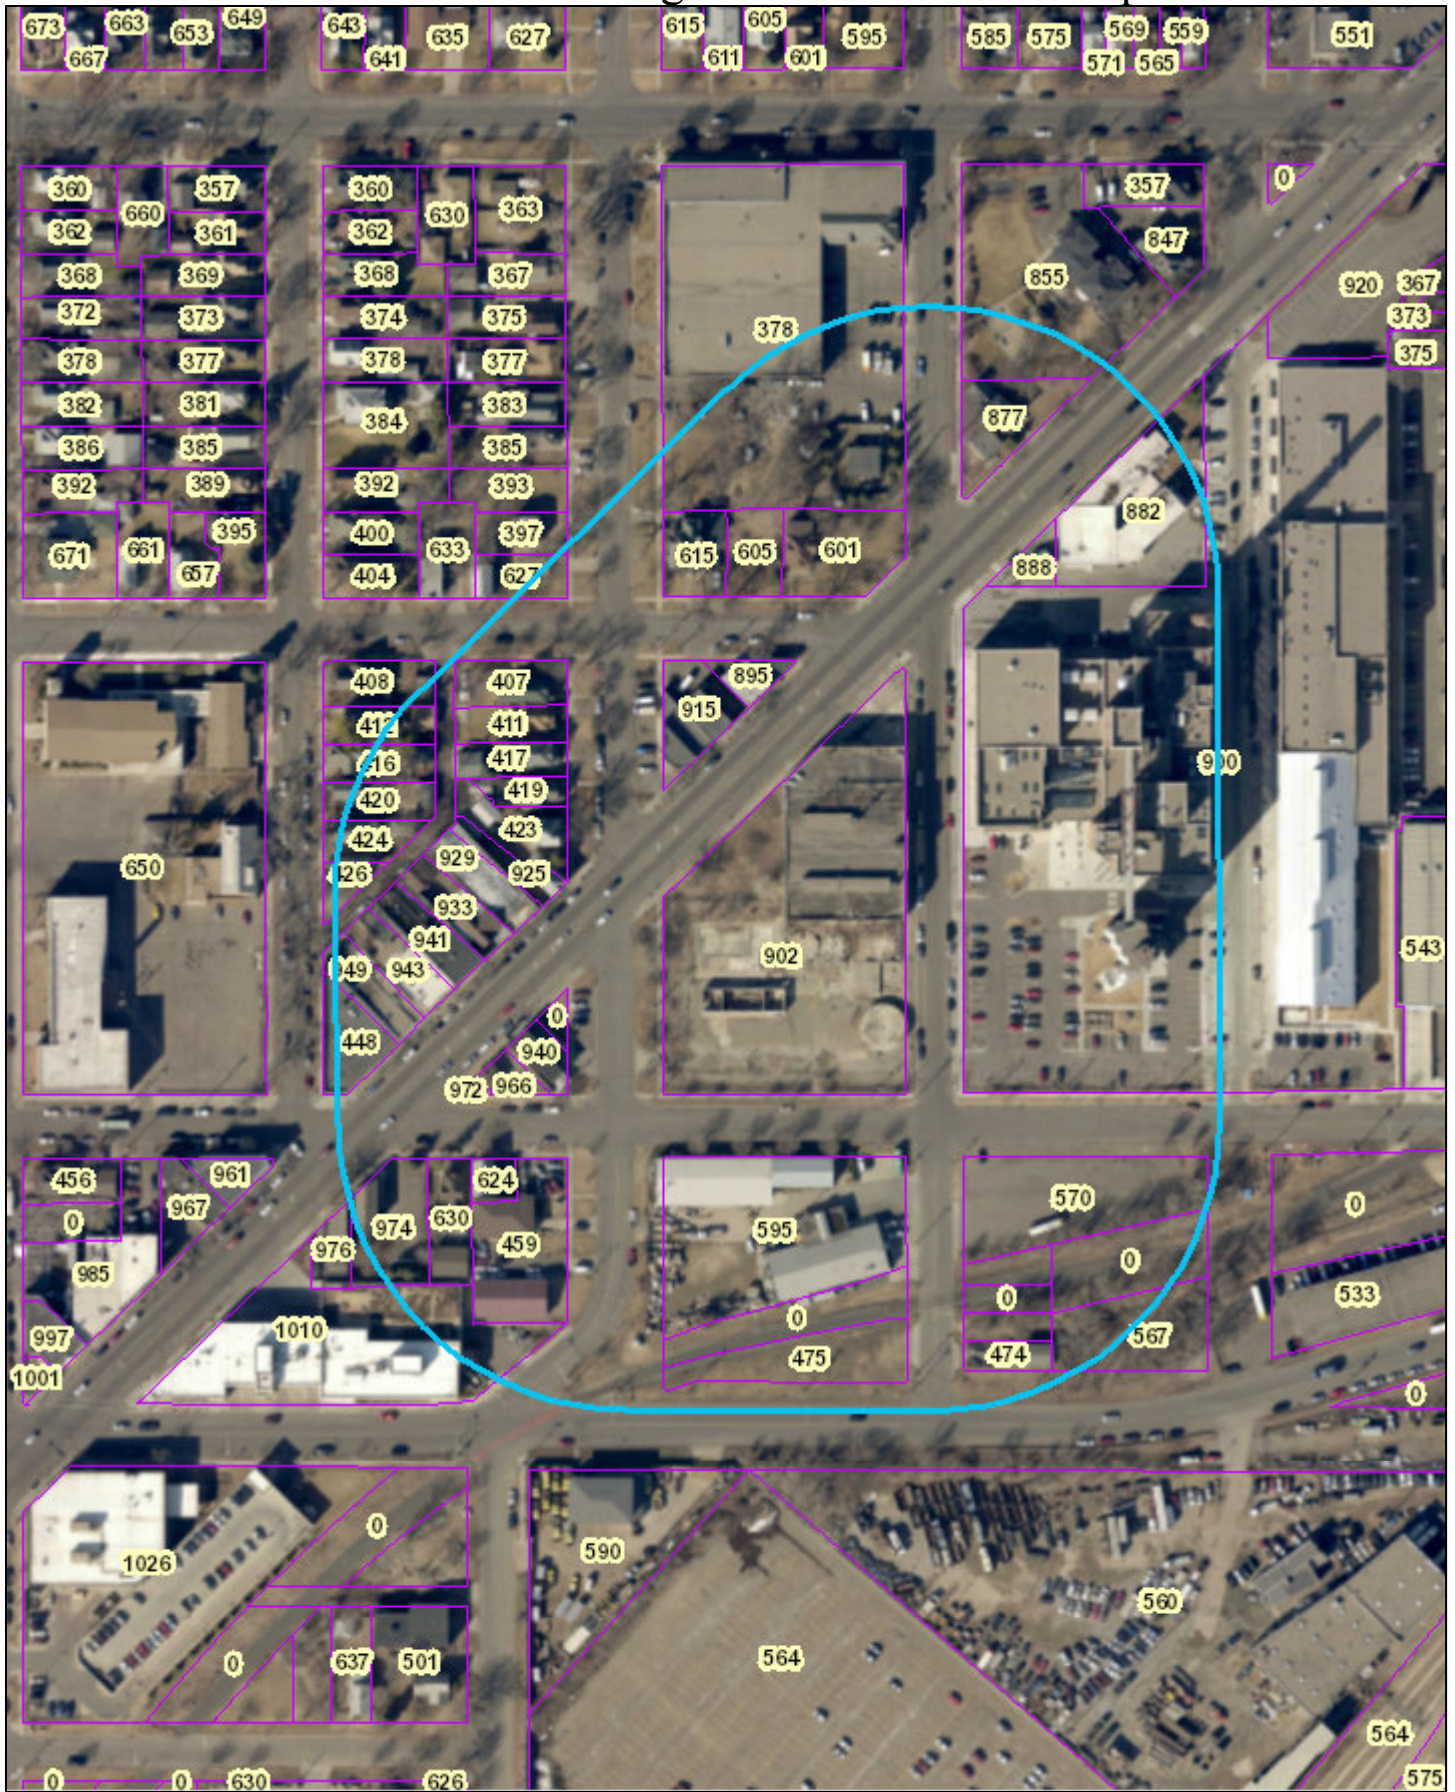

MPLS. St. Paul Magazine - Smoke Out Map

0.00 0.02 Miles

Date: 8/22/2019 Time: 9:32:58 AM

Service Layer Credits: City of Saint Paul - Public Works

The City of Saint Paul Office of Technology cannot accept any responsibility for errors, omissions, or positional inaccuracy in this map.