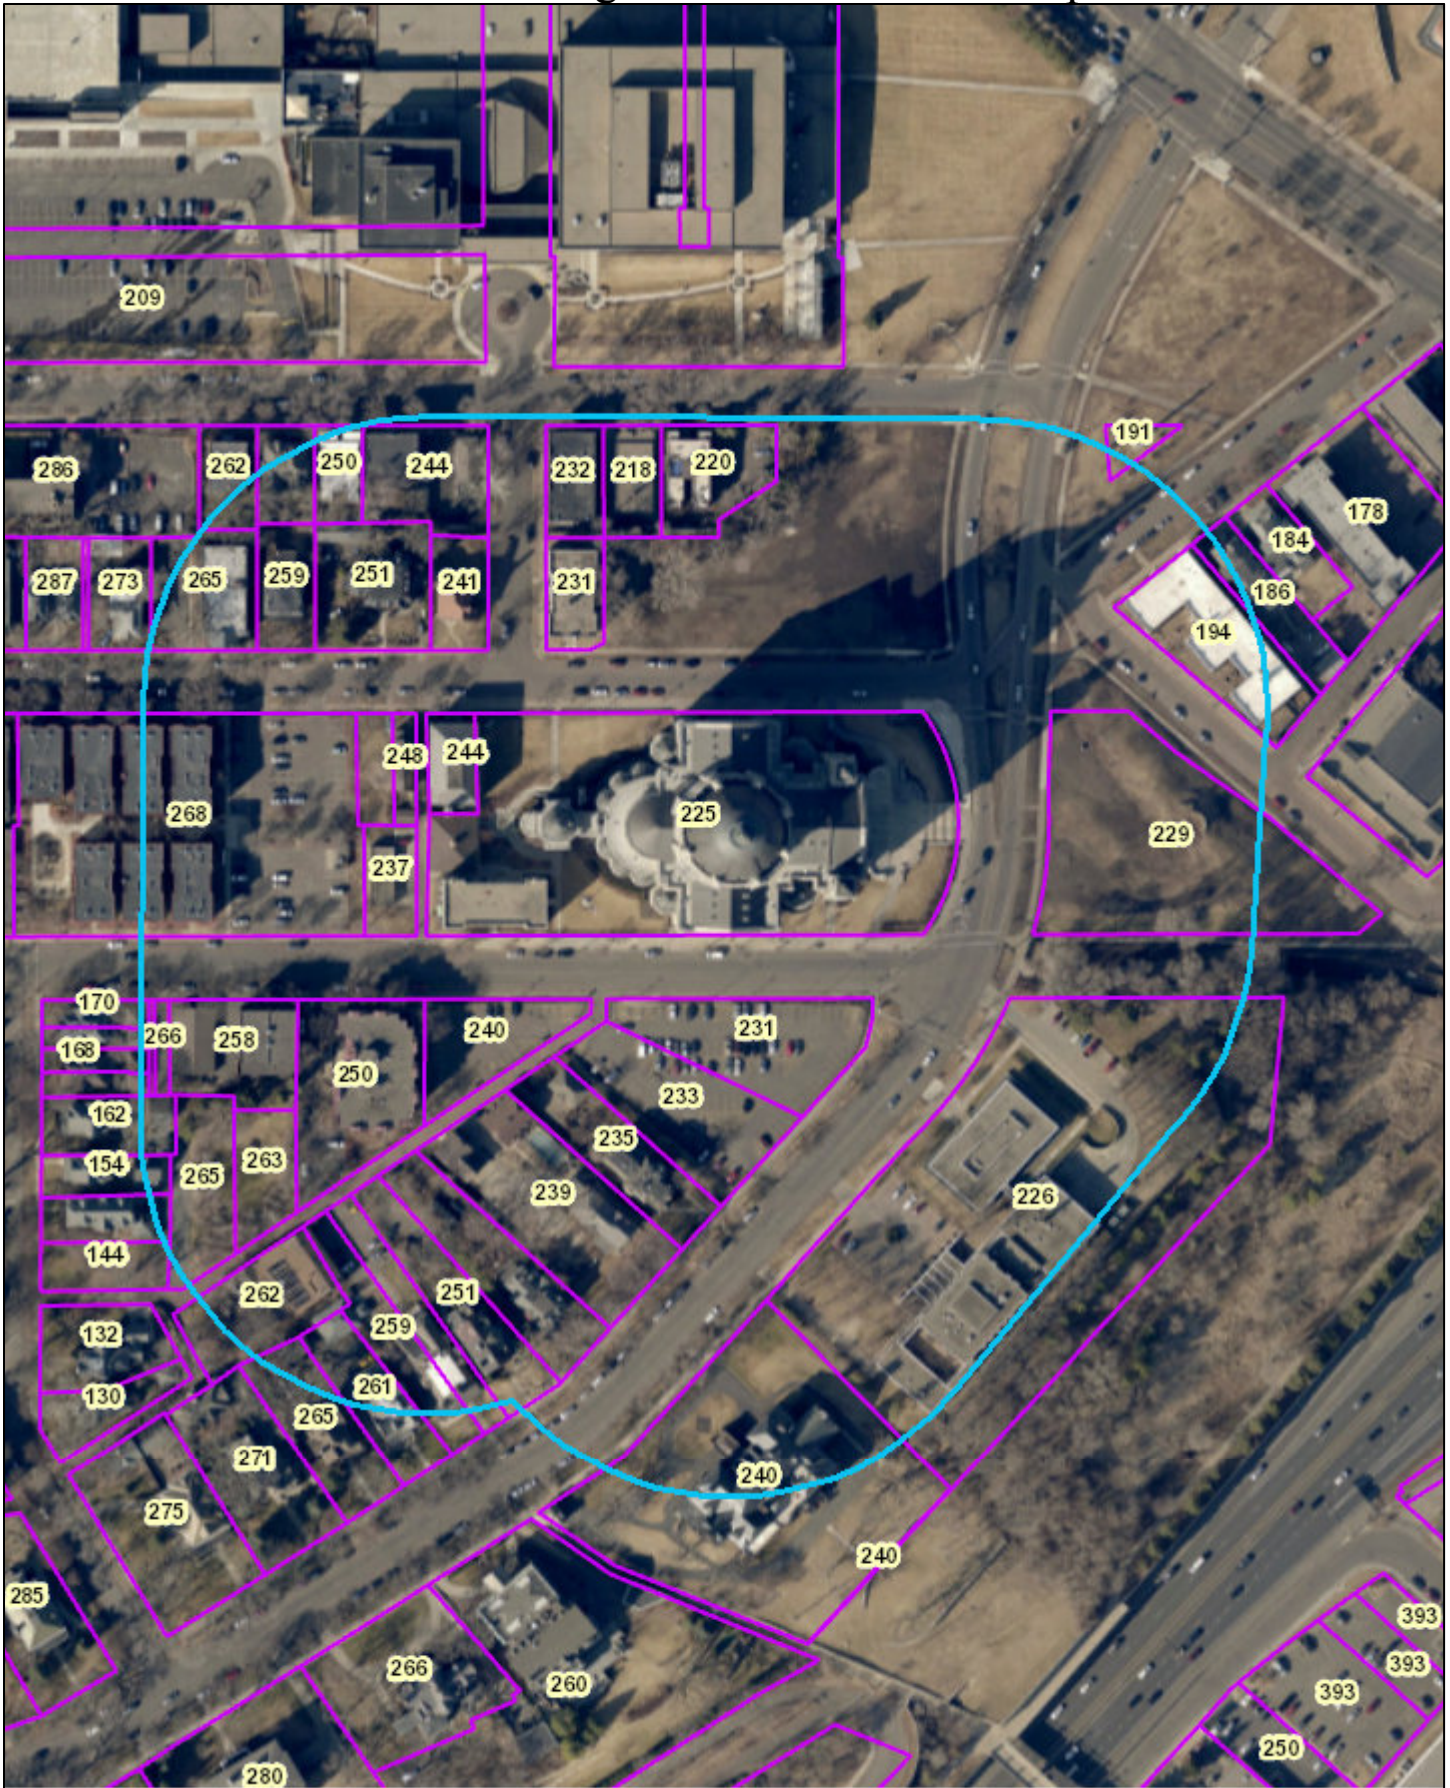

Festival of Lights at the Cathedral Map

0.00 0.02
Miles

Date: 8/21/2018 Time: 10:53:21 AM

Service Layer Credits: OTC GIS

The City of Saint Paul Office of Technology cannot accept any responsibility for errors, omissions, or positional inaccuracy in this map.