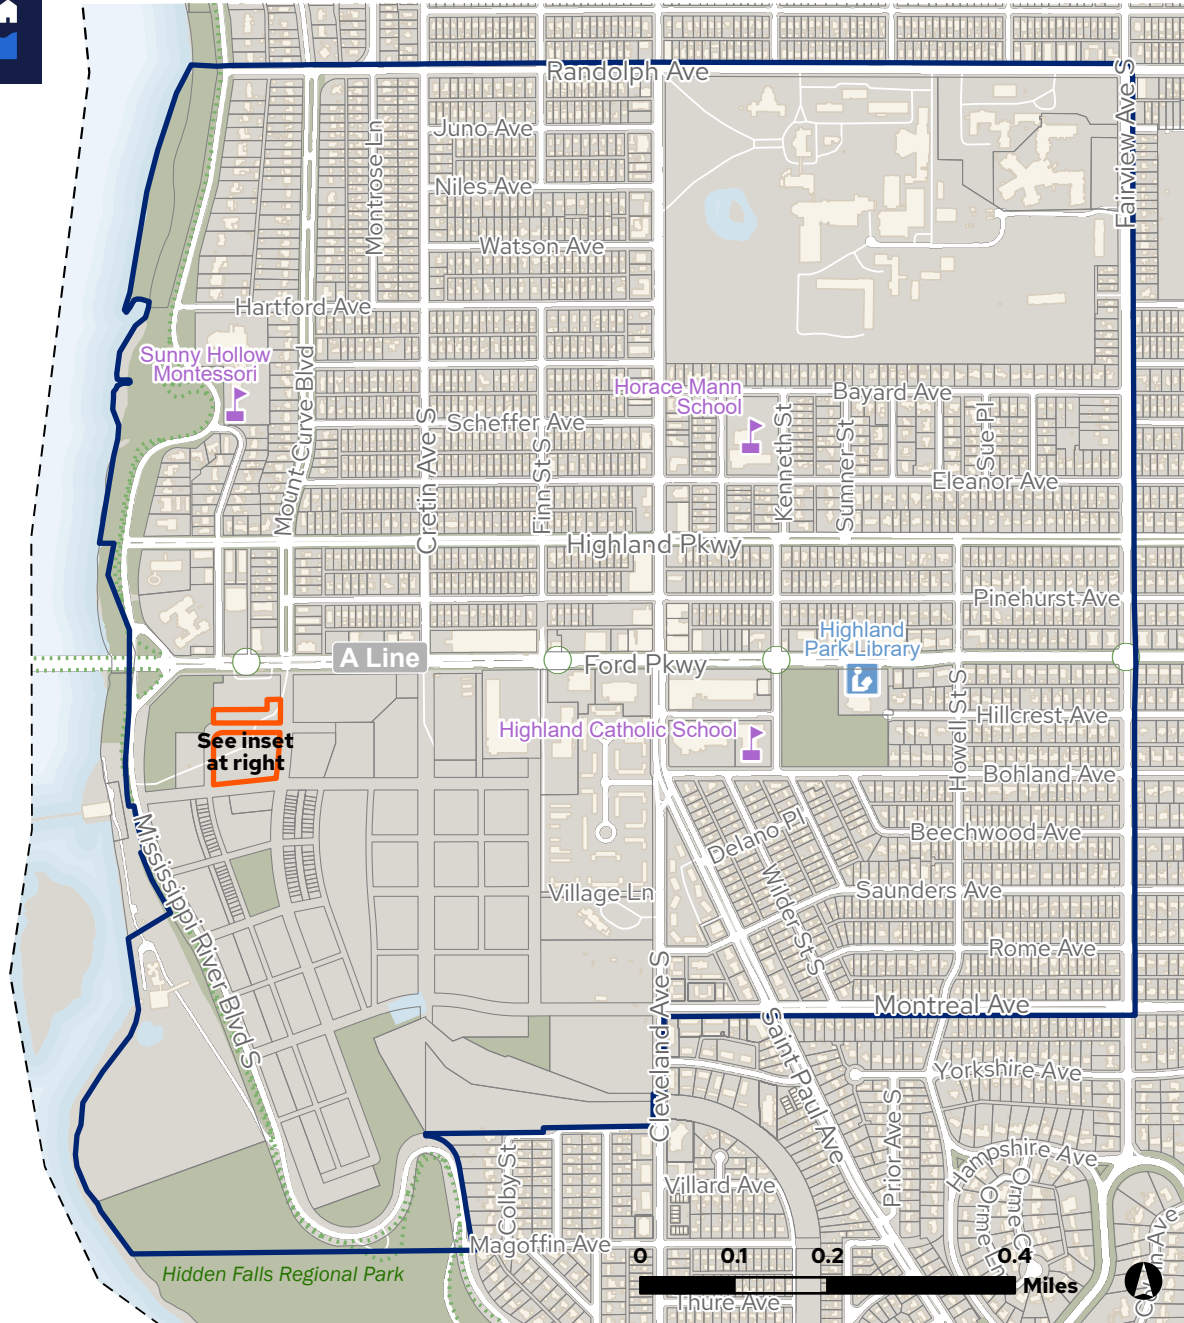

Ford Site Housing TIF District #1

February 28th, 2021

See inset at right

-  Ford Site Redevelopment Project Area
-  Parcel Boundaries
-  Ford Site Housing TIF District #1